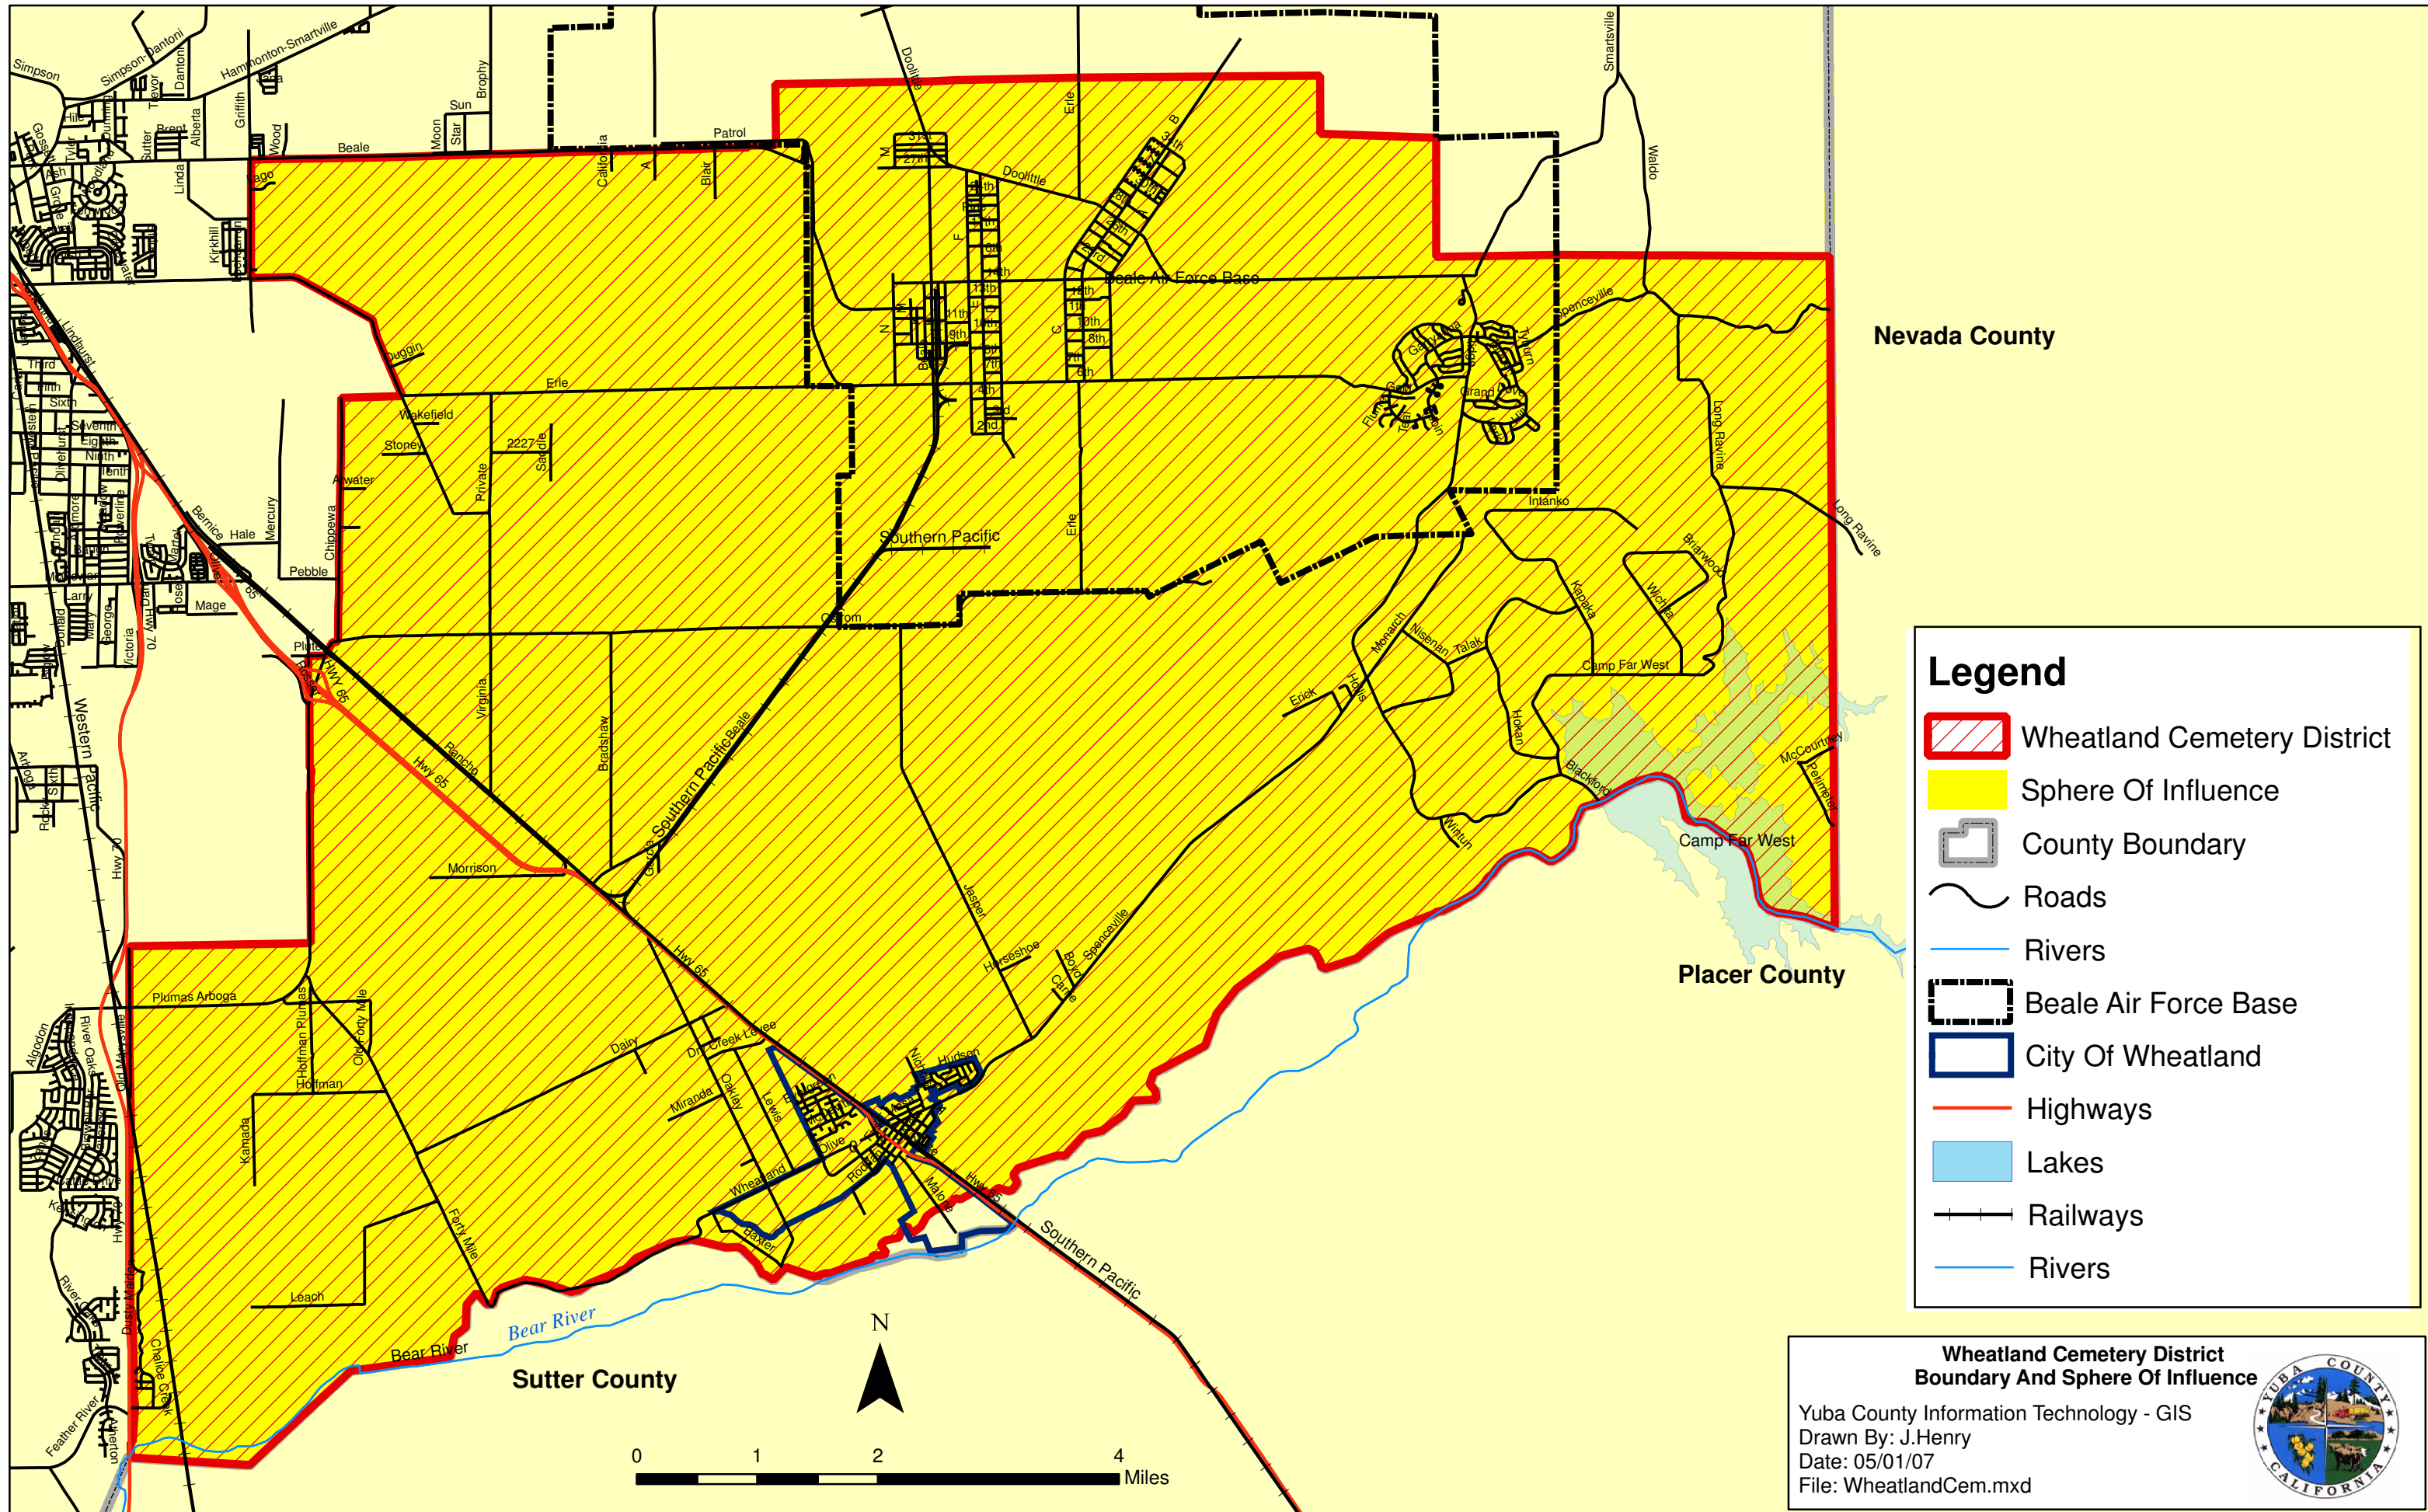

# Wheatland Cemetery District - Boundary And Sphere Of Influence

## Legend

-  Wheatland Cemetery District
-  Sphere Of Influence
-  County Boundary
-  Roads
-  Rivers
-  Beale Air Force Base
-  City Of Wheatland
-  Highways
-  Lakes
-  Railways
-  Rivers

## Wheatland Cemetery District Boundary And Sphere Of Influence

Yuba County Information Technology - GIS  
 Drawn By: J.Henry  
 Date: 05/01/07  
 File: WheatlandCem.mxd