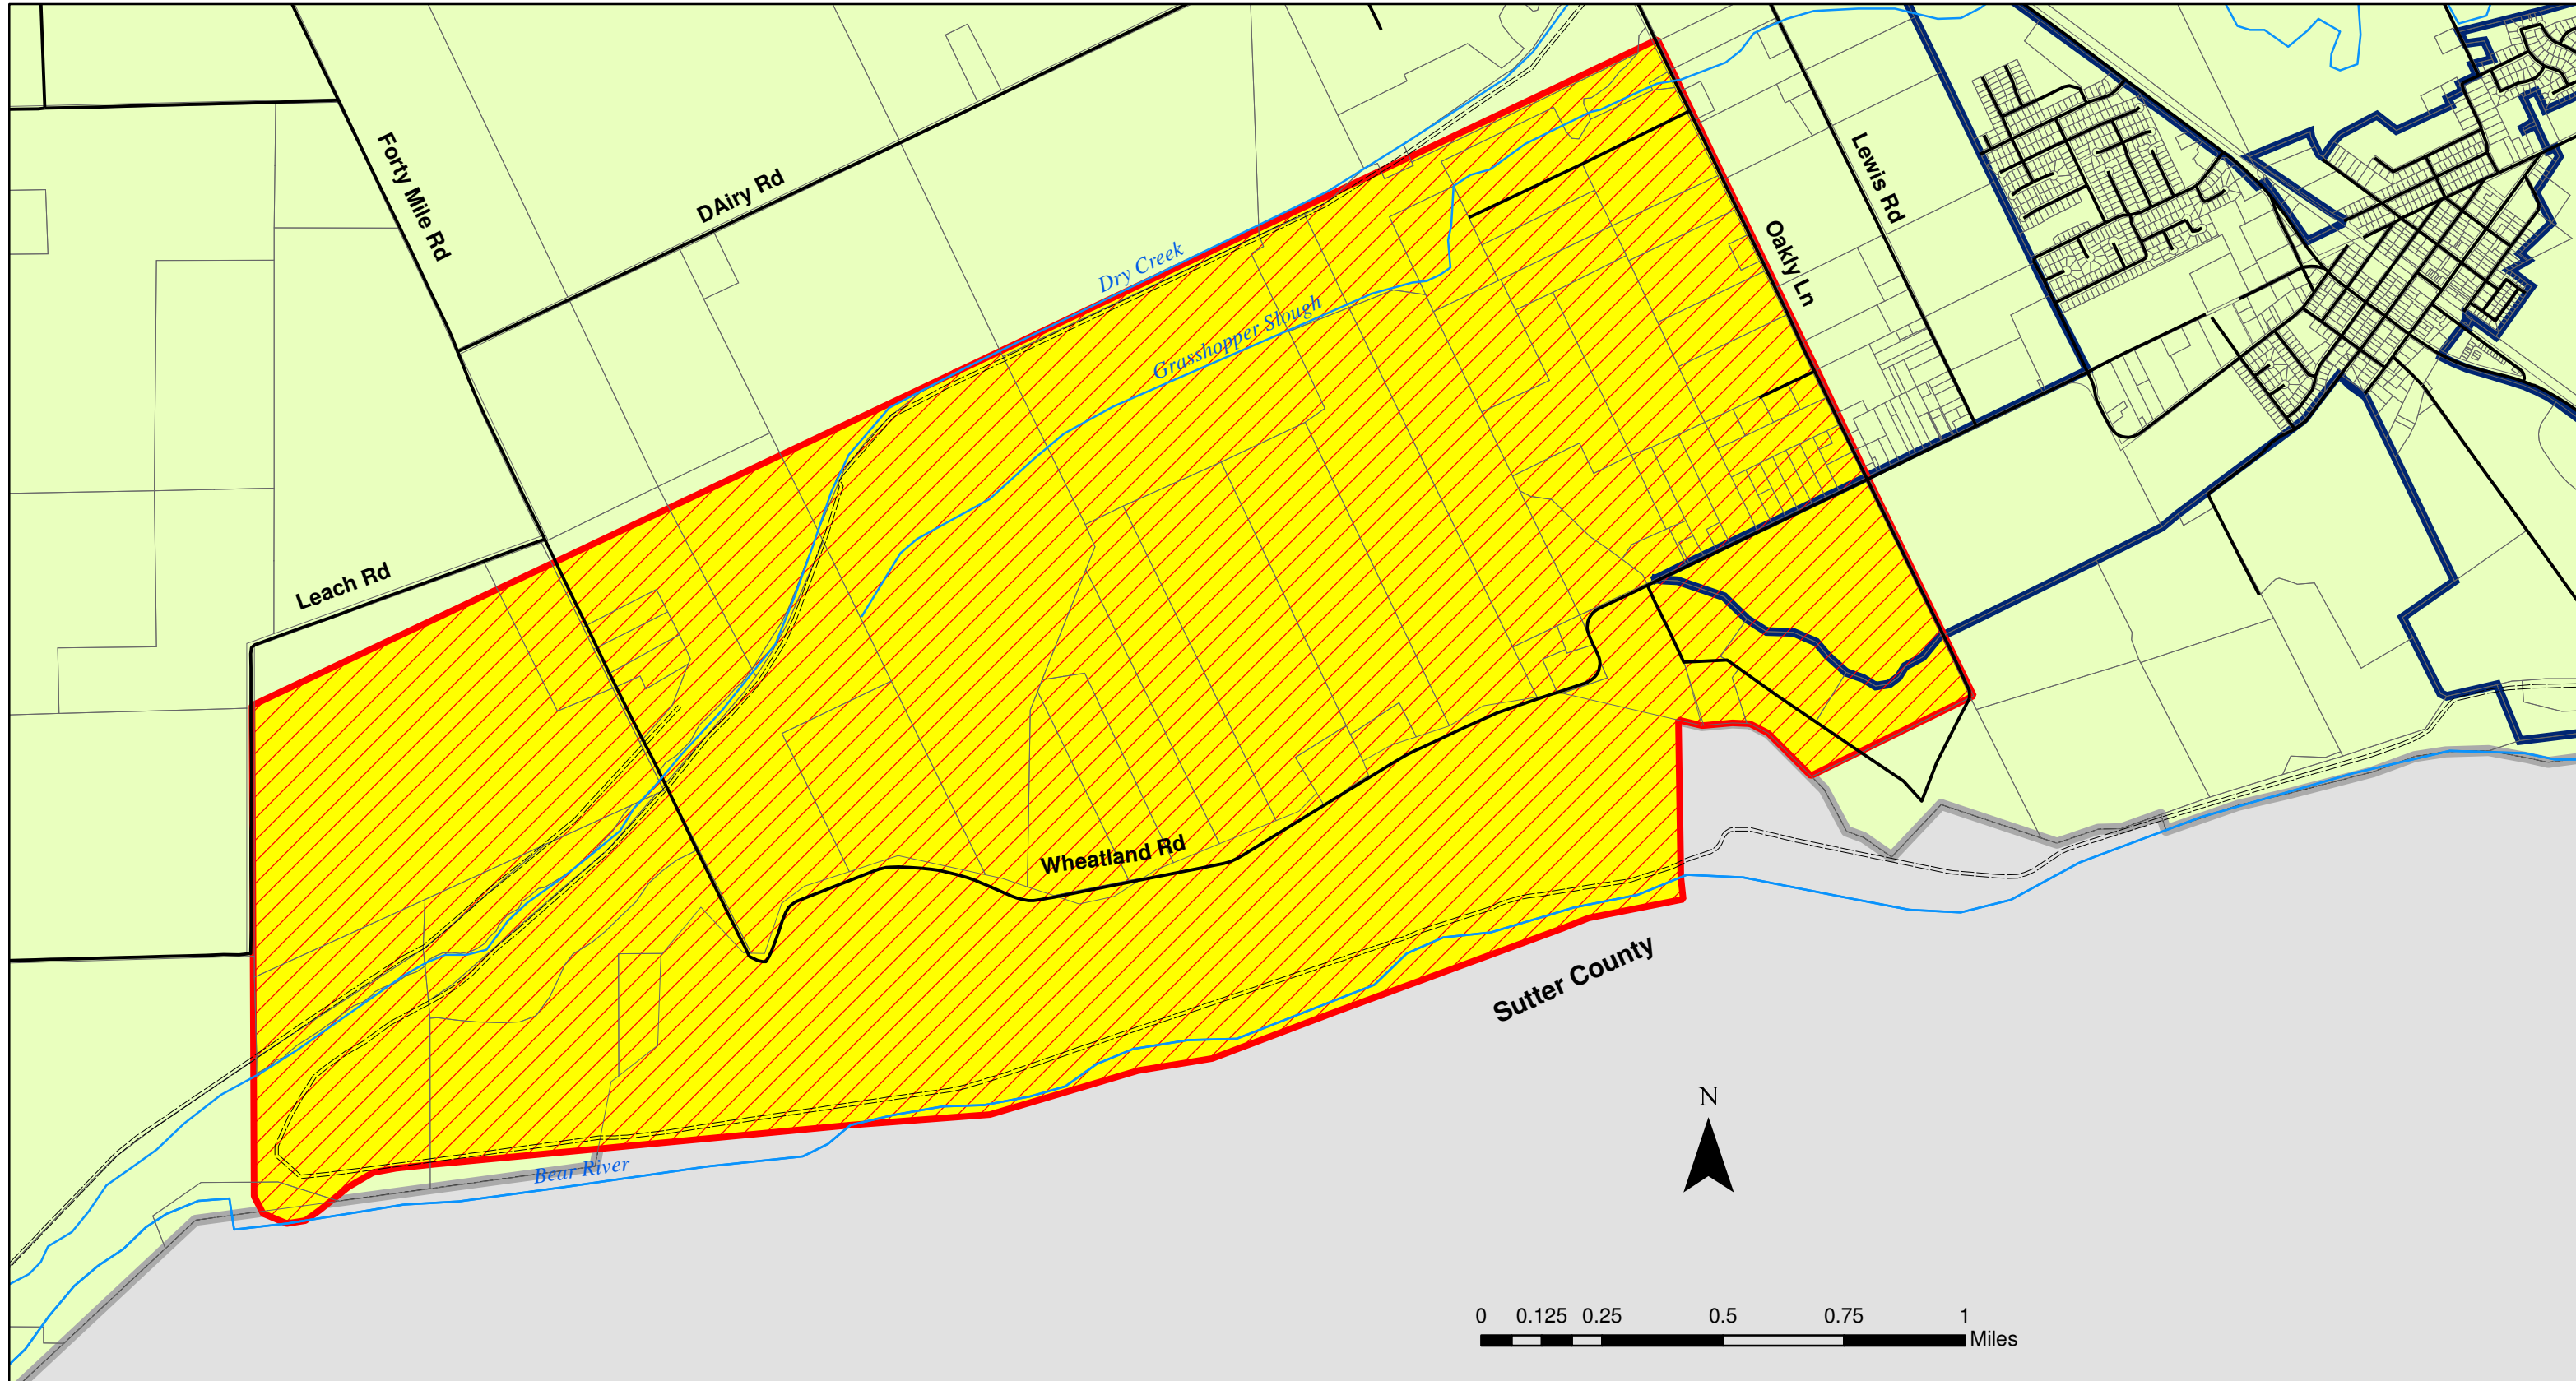

Reclamation District 817 - Boundary And Sphere Of Influence

Legend

- | | | |
|--|---|--|
|  Reclamation District 817 |  County Boundary |  Roads |
|  Sphere Of Influence |  Parcels |  Rivers |
|  City Of Wheatland |  Levee | |

Reclamation District 817
Boundary And Sphere Of Influence
 Yuba County Information Technology - GIS
 Drawn By: J.Henry
 Date: 10/11/07
 File:rec817Agency.mxd