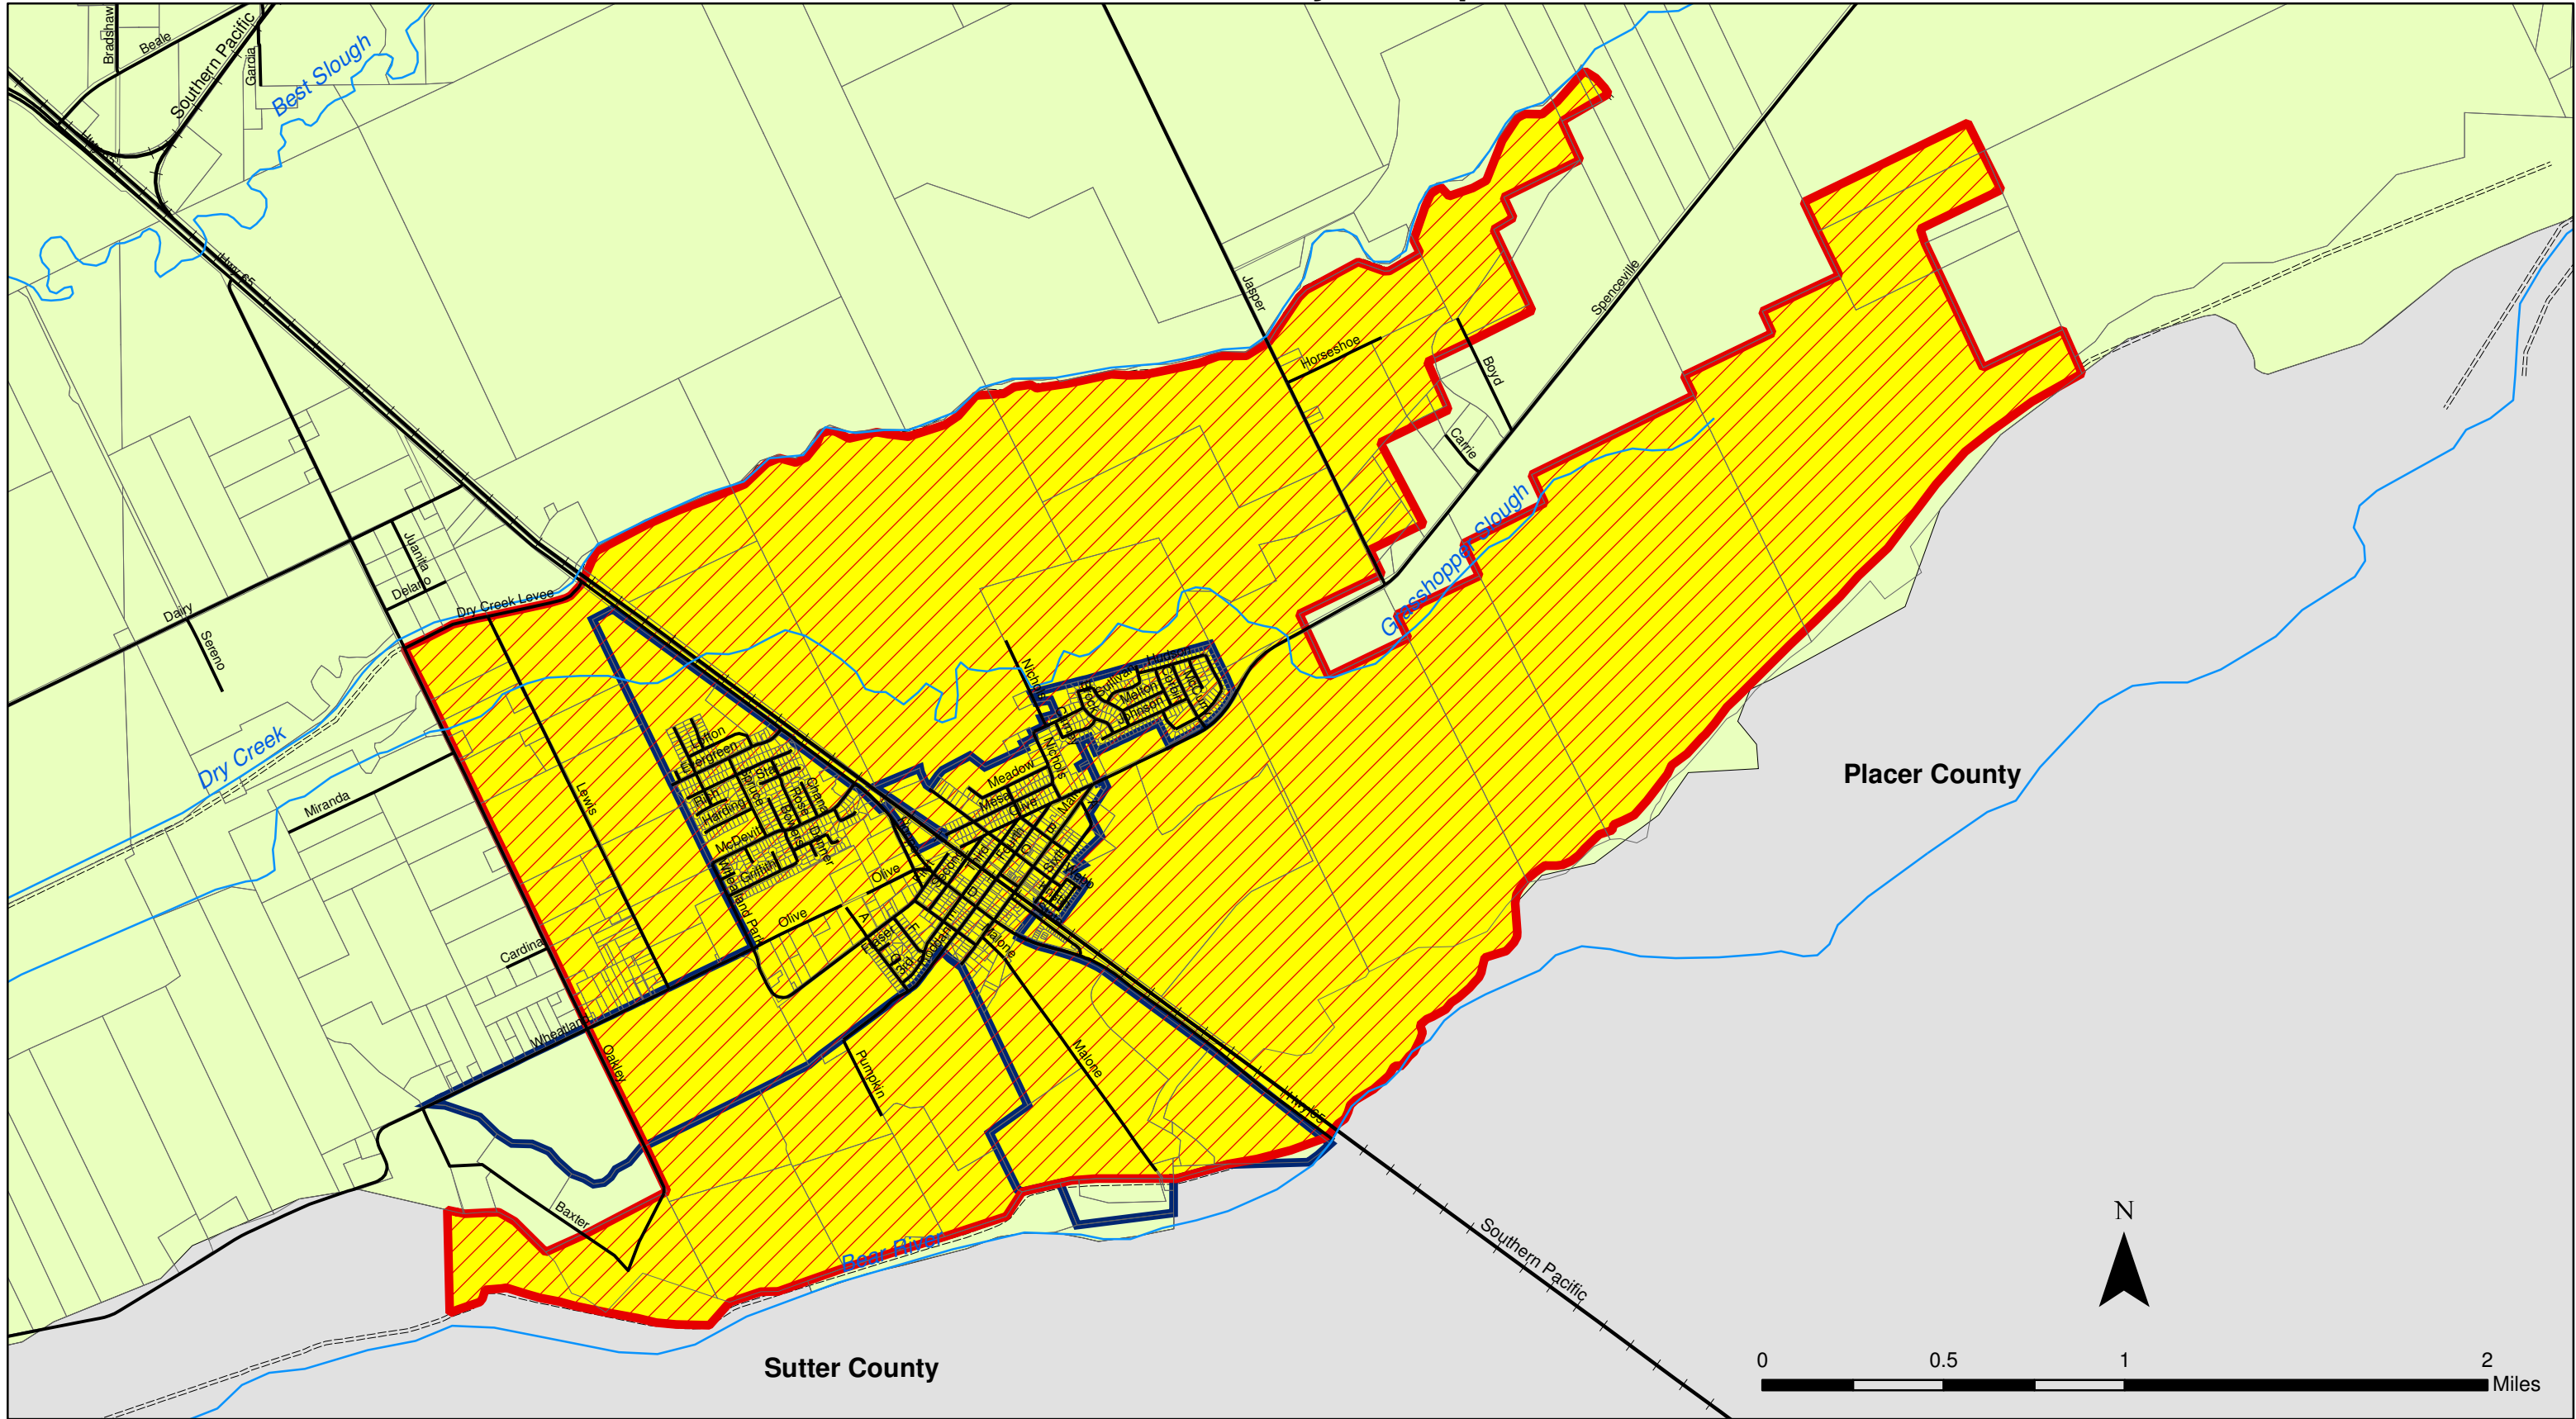

Reclamation District 2103 - Boundary And Sphere Of Influence

Legend

Reclamation District 2103	Parcels	Roads
Sphere Of Influence	City Of Wheatland	Railways
County Boundary	Levee	Rivers

**Reclamation District 2103
Boundary And Sphere Of Influence**
 Yuba County Information Technology - GIS
 Drawn By: J.Henry
 Date: 10/09/07
 File:rec2103_agency.mxd