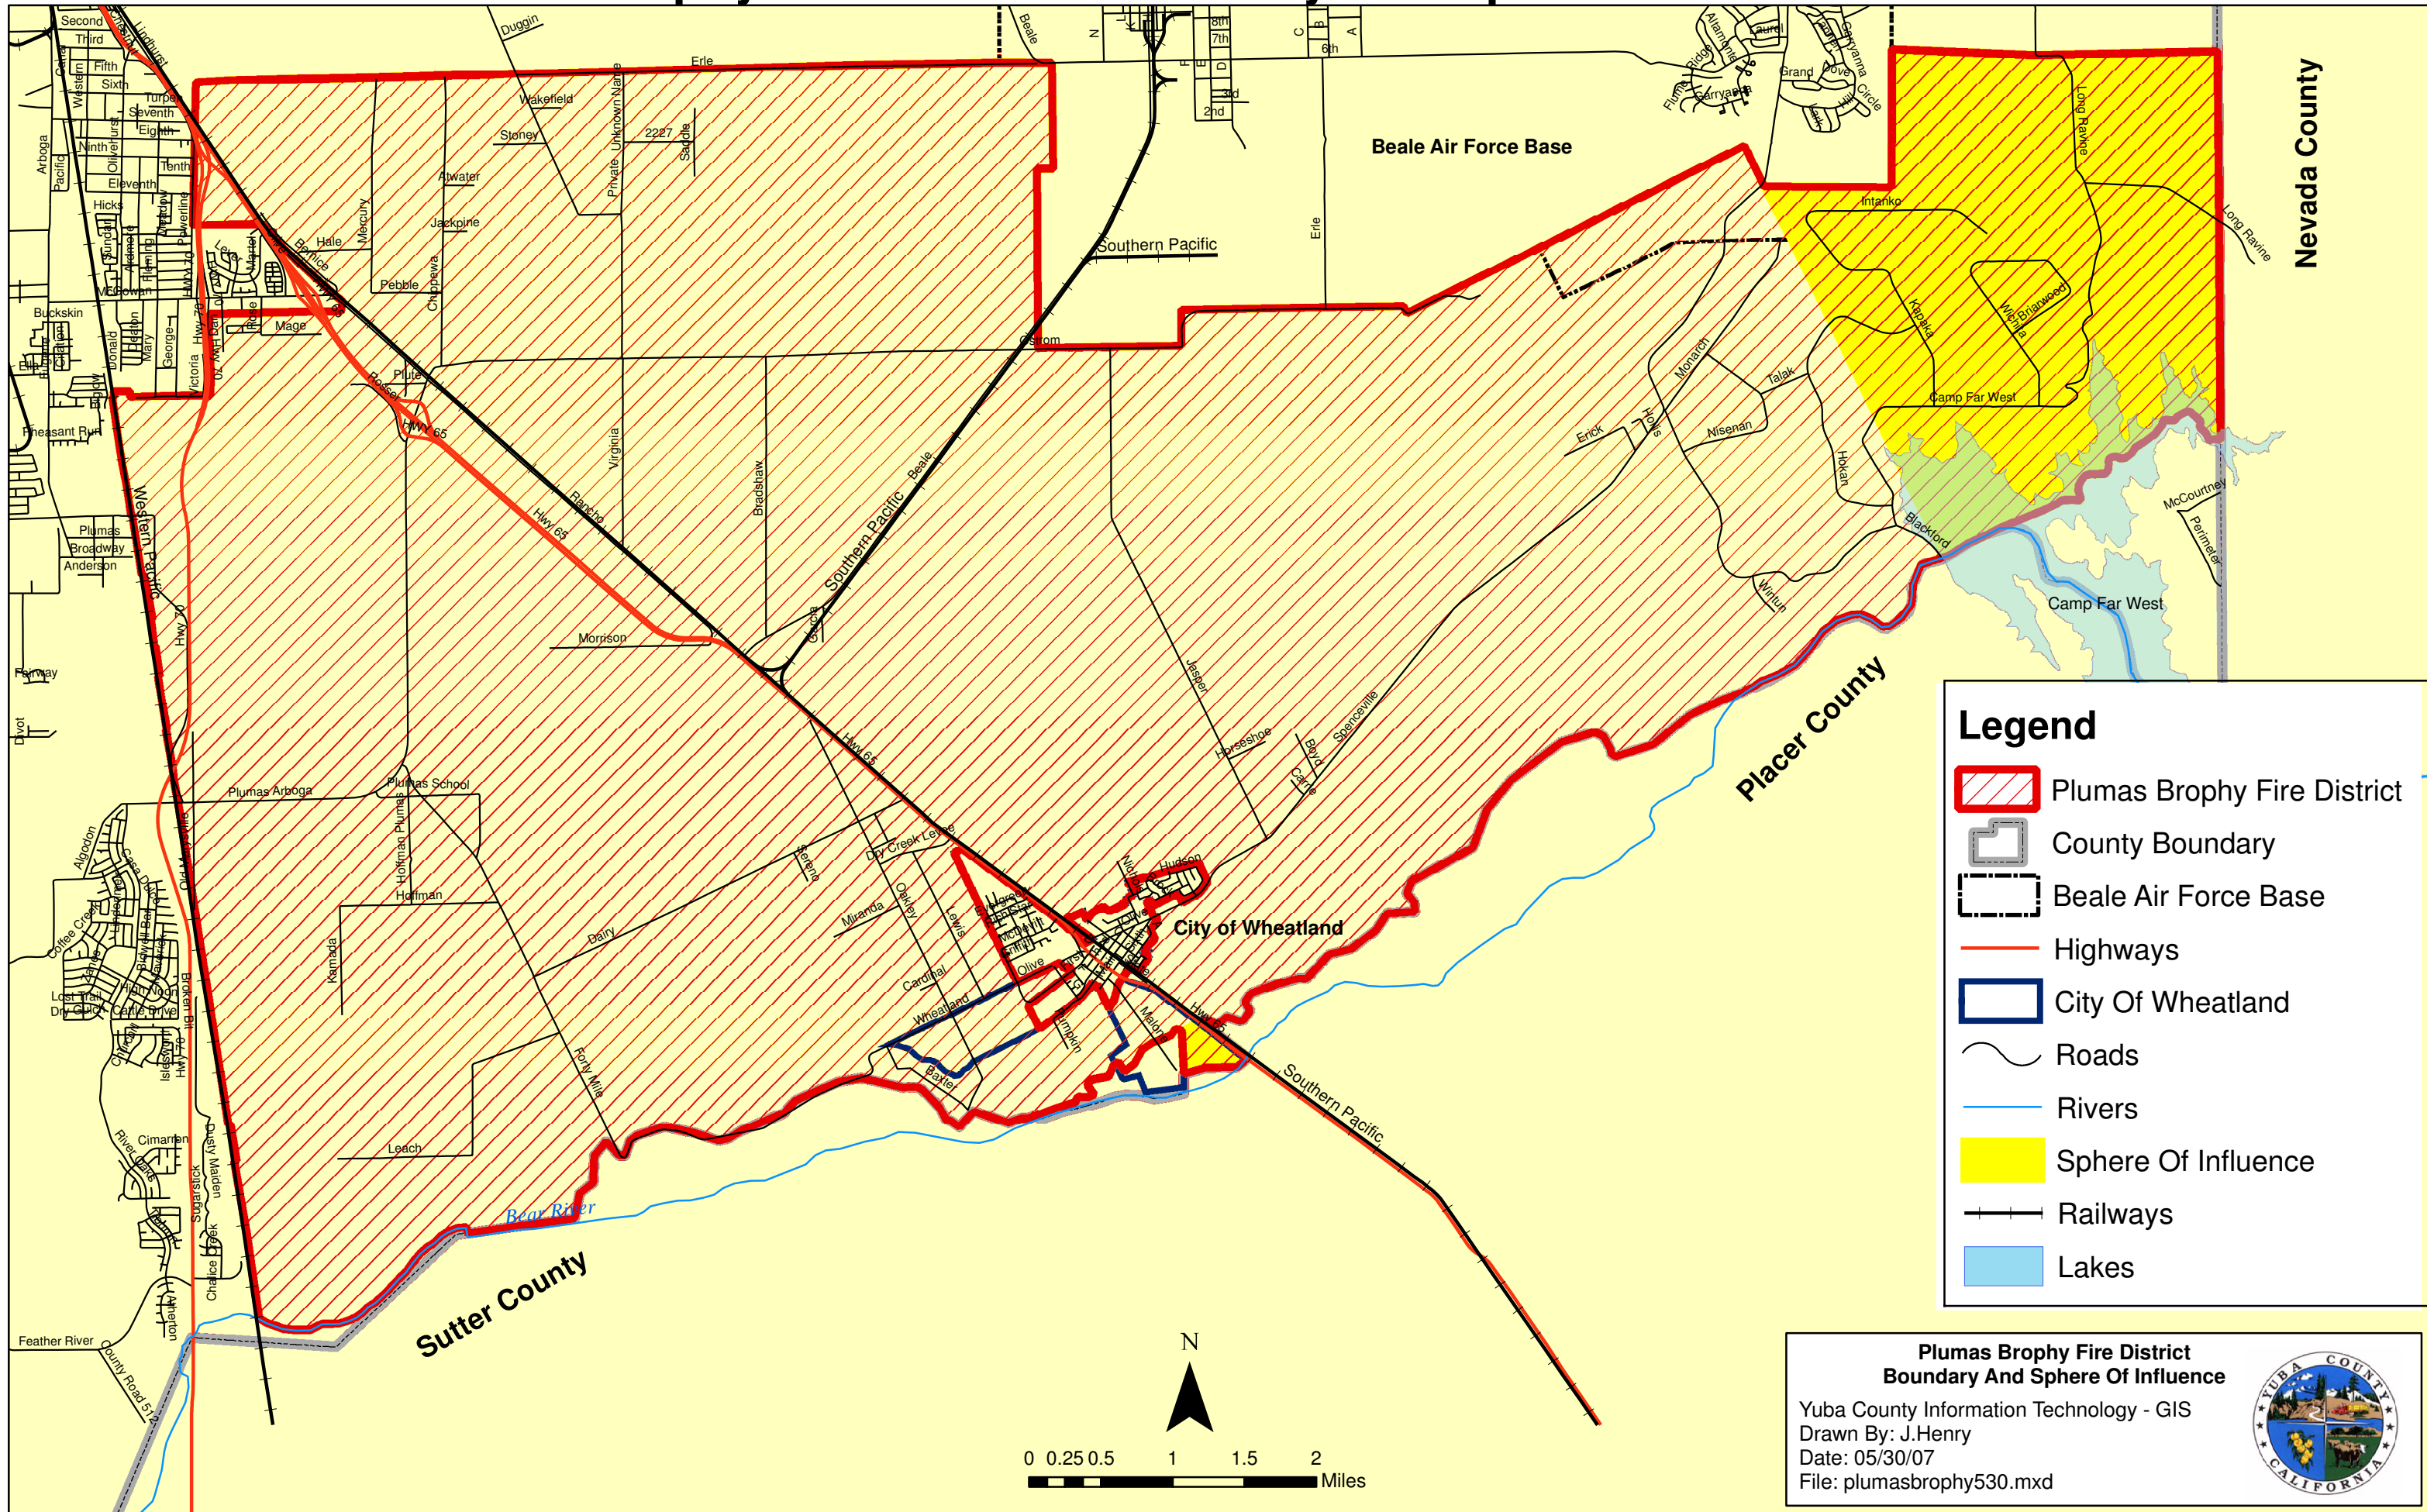

Plumas Brophy Fire District - Boundary And Sphere Of Influence

Legend

-  Plumas Brophy Fire District
-  County Boundary
-  Beale Air Force Base
-  Highways
-  City Of Wheatland
-  Roads
-  Rivers
-  Sphere Of Influence
-  Railways
-  Lakes

**Plumas Brophy Fire District
Boundary And Sphere Of Influence**

Yuba County Information Technology - GIS
 Drawn By: J.Henry
 Date: 05/30/07
 File: plumasbrophy530.mxd