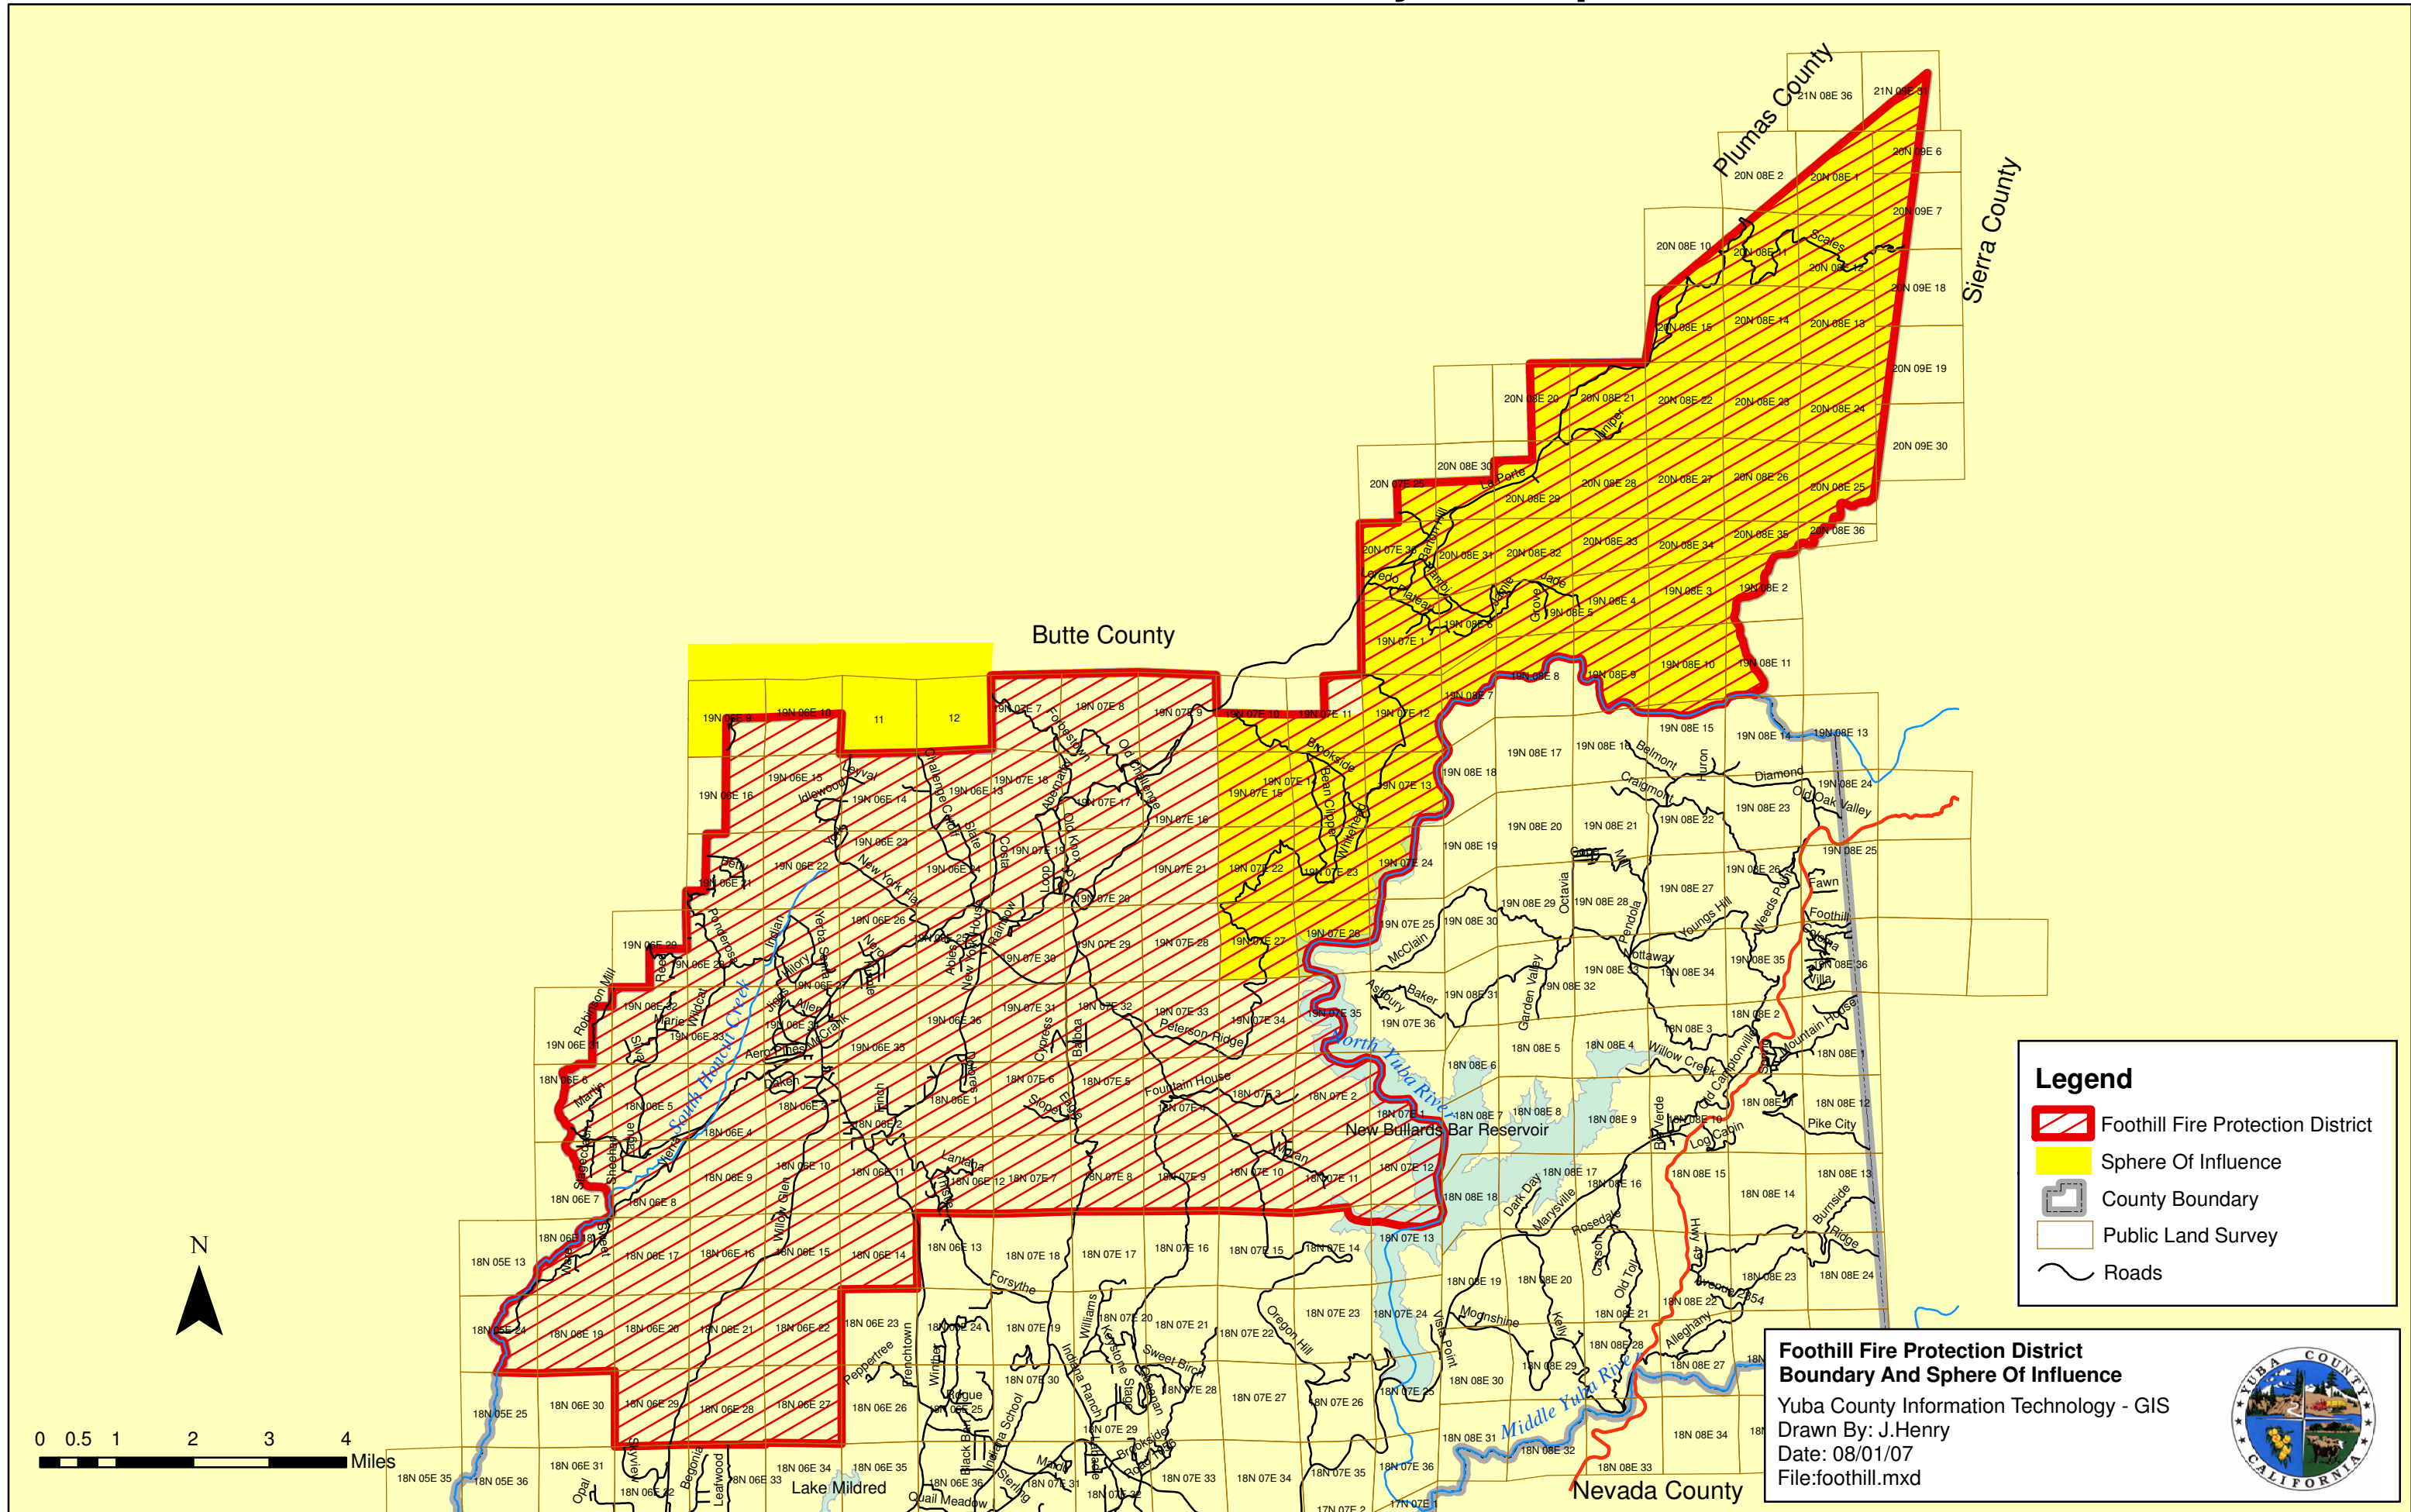

Foothill Fire Protection District - Boundary And Sphere Of Influence

Legend

-  Foothill Fire Protection District
-  Sphere Of Influence
-  County Boundary
-  Public Land Survey
-  Roads

**Foothill Fire Protection District
Boundary And Sphere Of Influence**
 Yuba County Information Technology - GIS
 Drawn By: J.Henry
 Date: 08/01/07
 File:foothill.mxd