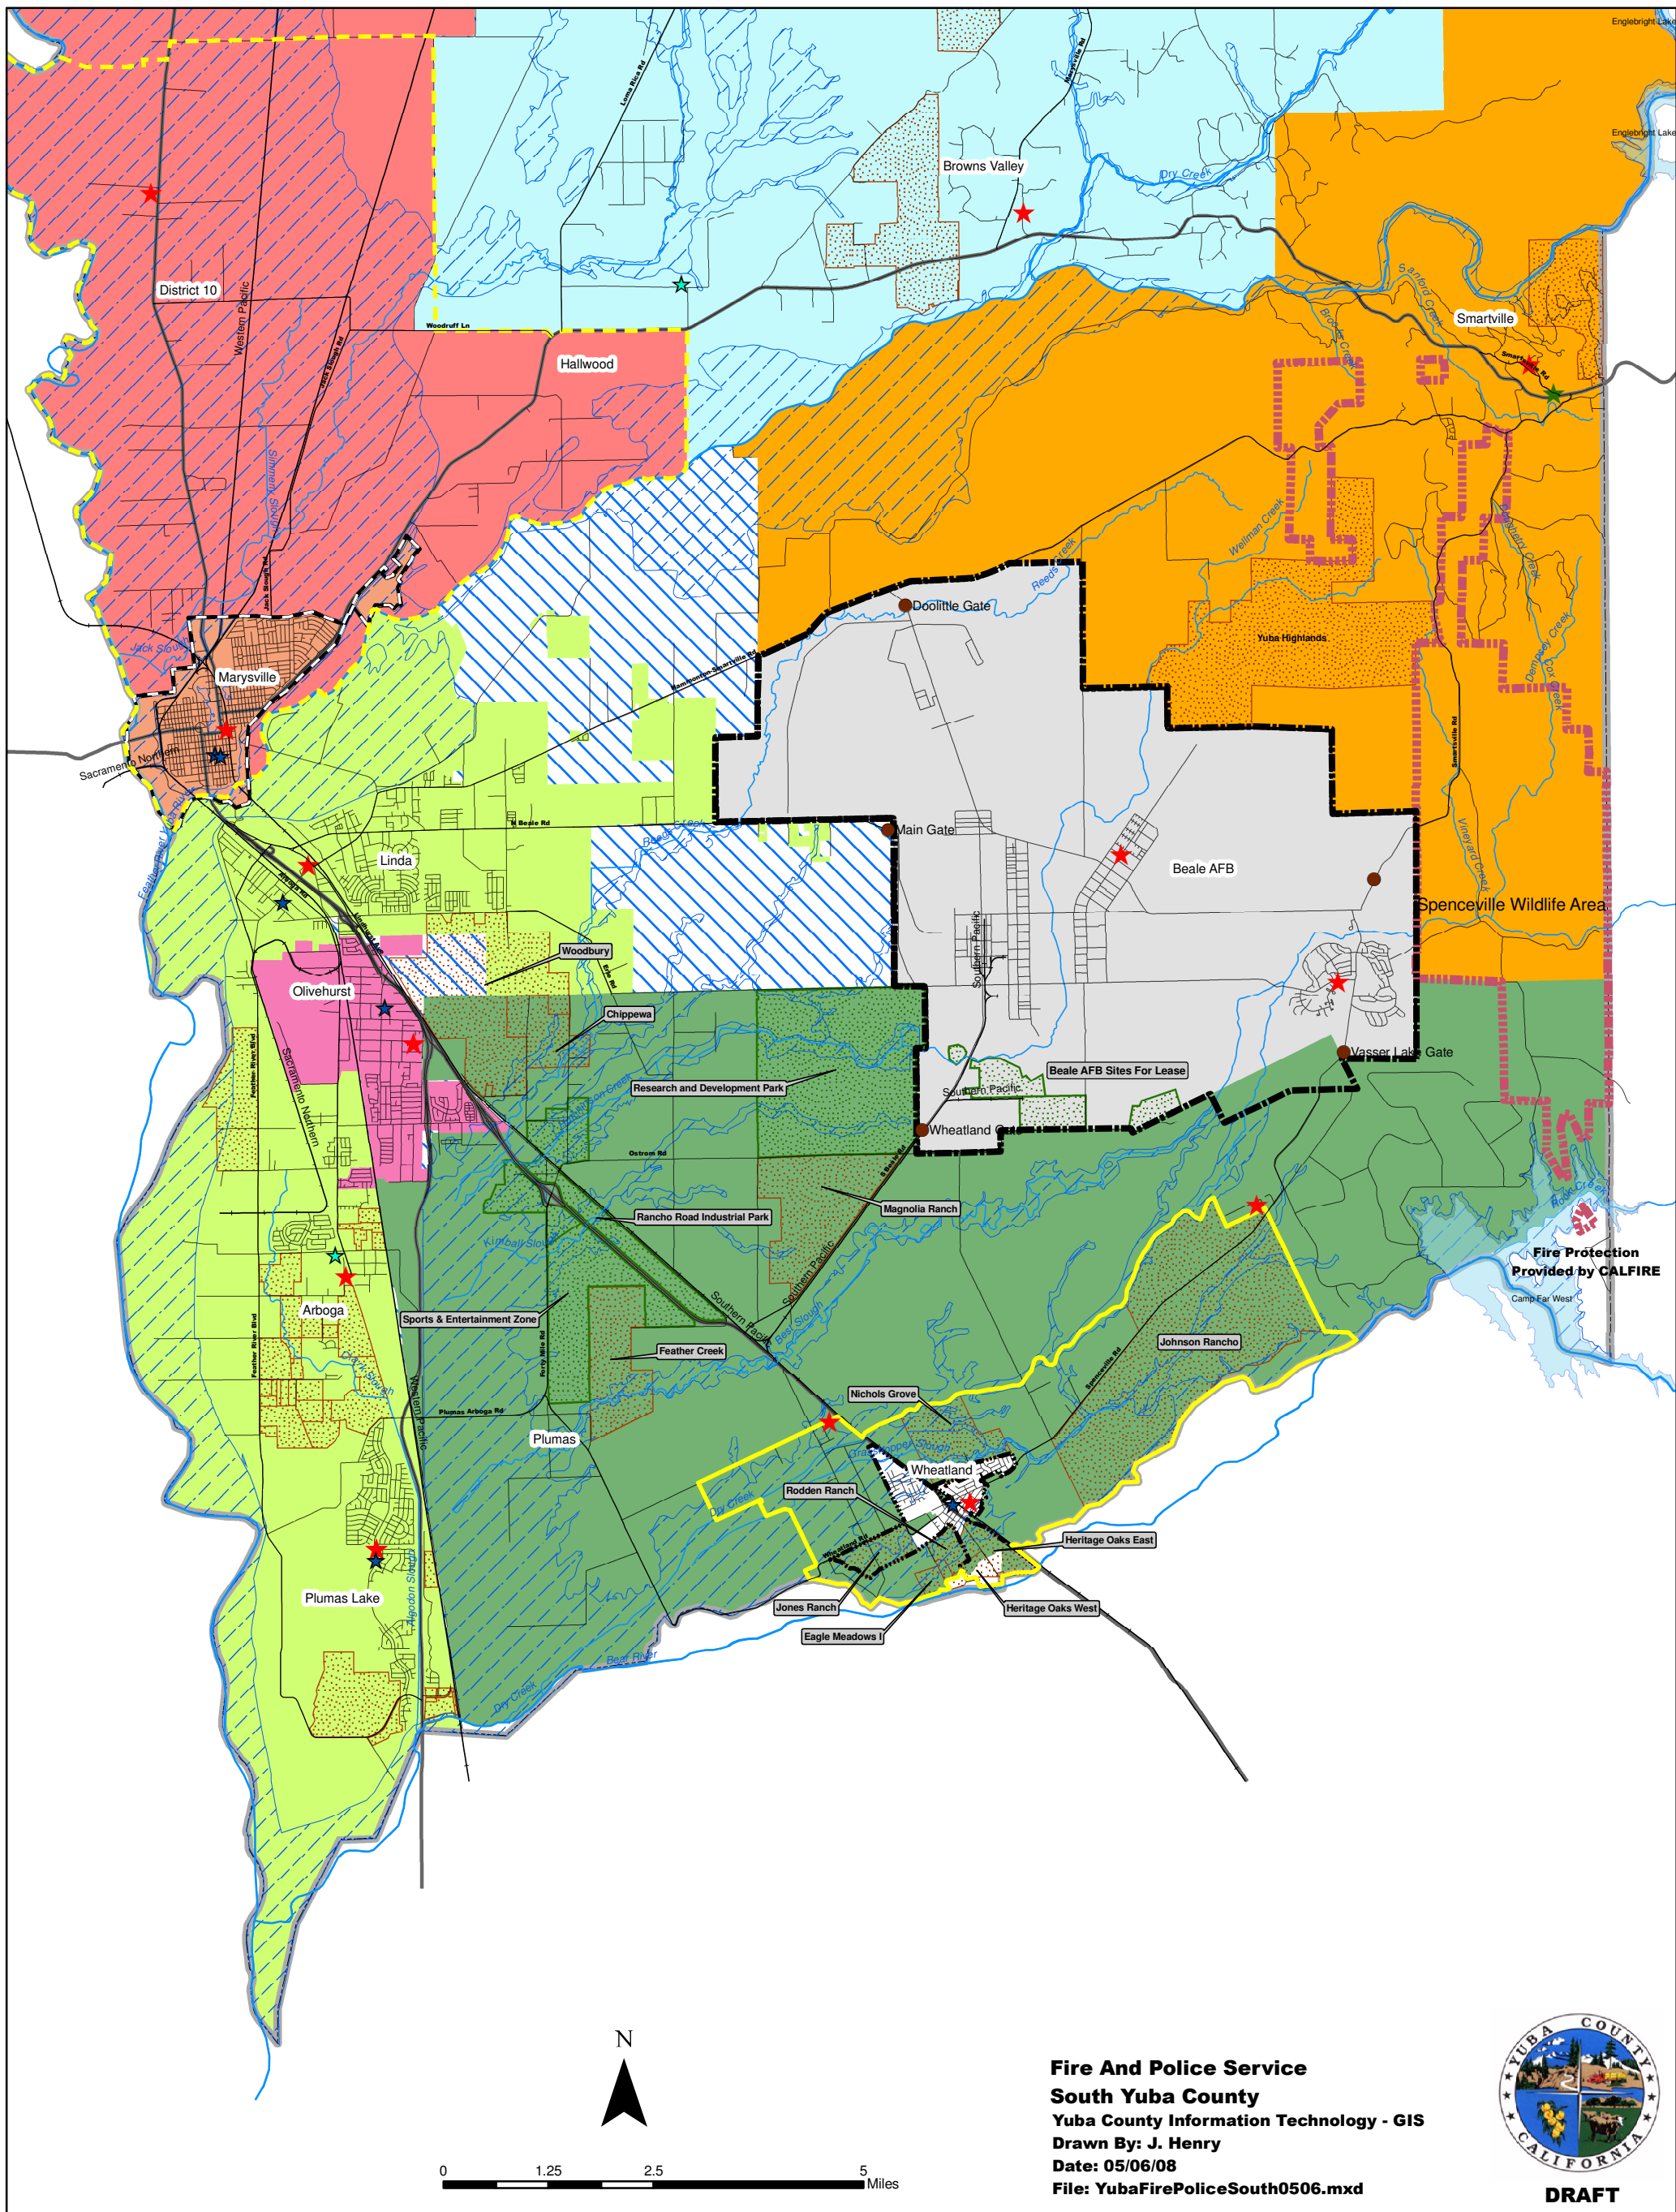

Fire And Police Service - South Yuba County

Fire And Police Service
South Yuba County
 Yuba County Information Technology - GIS
 Drawn By: J. Henry
 Date: 05/06/08
 File: YubaFirePoliceSouth0506.mxd

DRAFT

Legend		
City Of Marysville (Contract with CDF)	Fire Station	Smartville Fire Protection District
City Of Marysville Primary Sphere of influence	CALFIRE Station	Linda Fire Protection District
City Of Wheatland	Proposed Station	Plumas Brophy Fire District
City Of Wheatland Sphere Of Influence	Police Stations	Olivehurst Public Utility District - Fire Service Area
	Loma Rica Browns Valley Community Service District	Economic Development Areas
		Planned and Proposed Subdivisions
		No Designated Provider
		Projected Post-Improvement Floodplain*

* Source: MBK Engineers