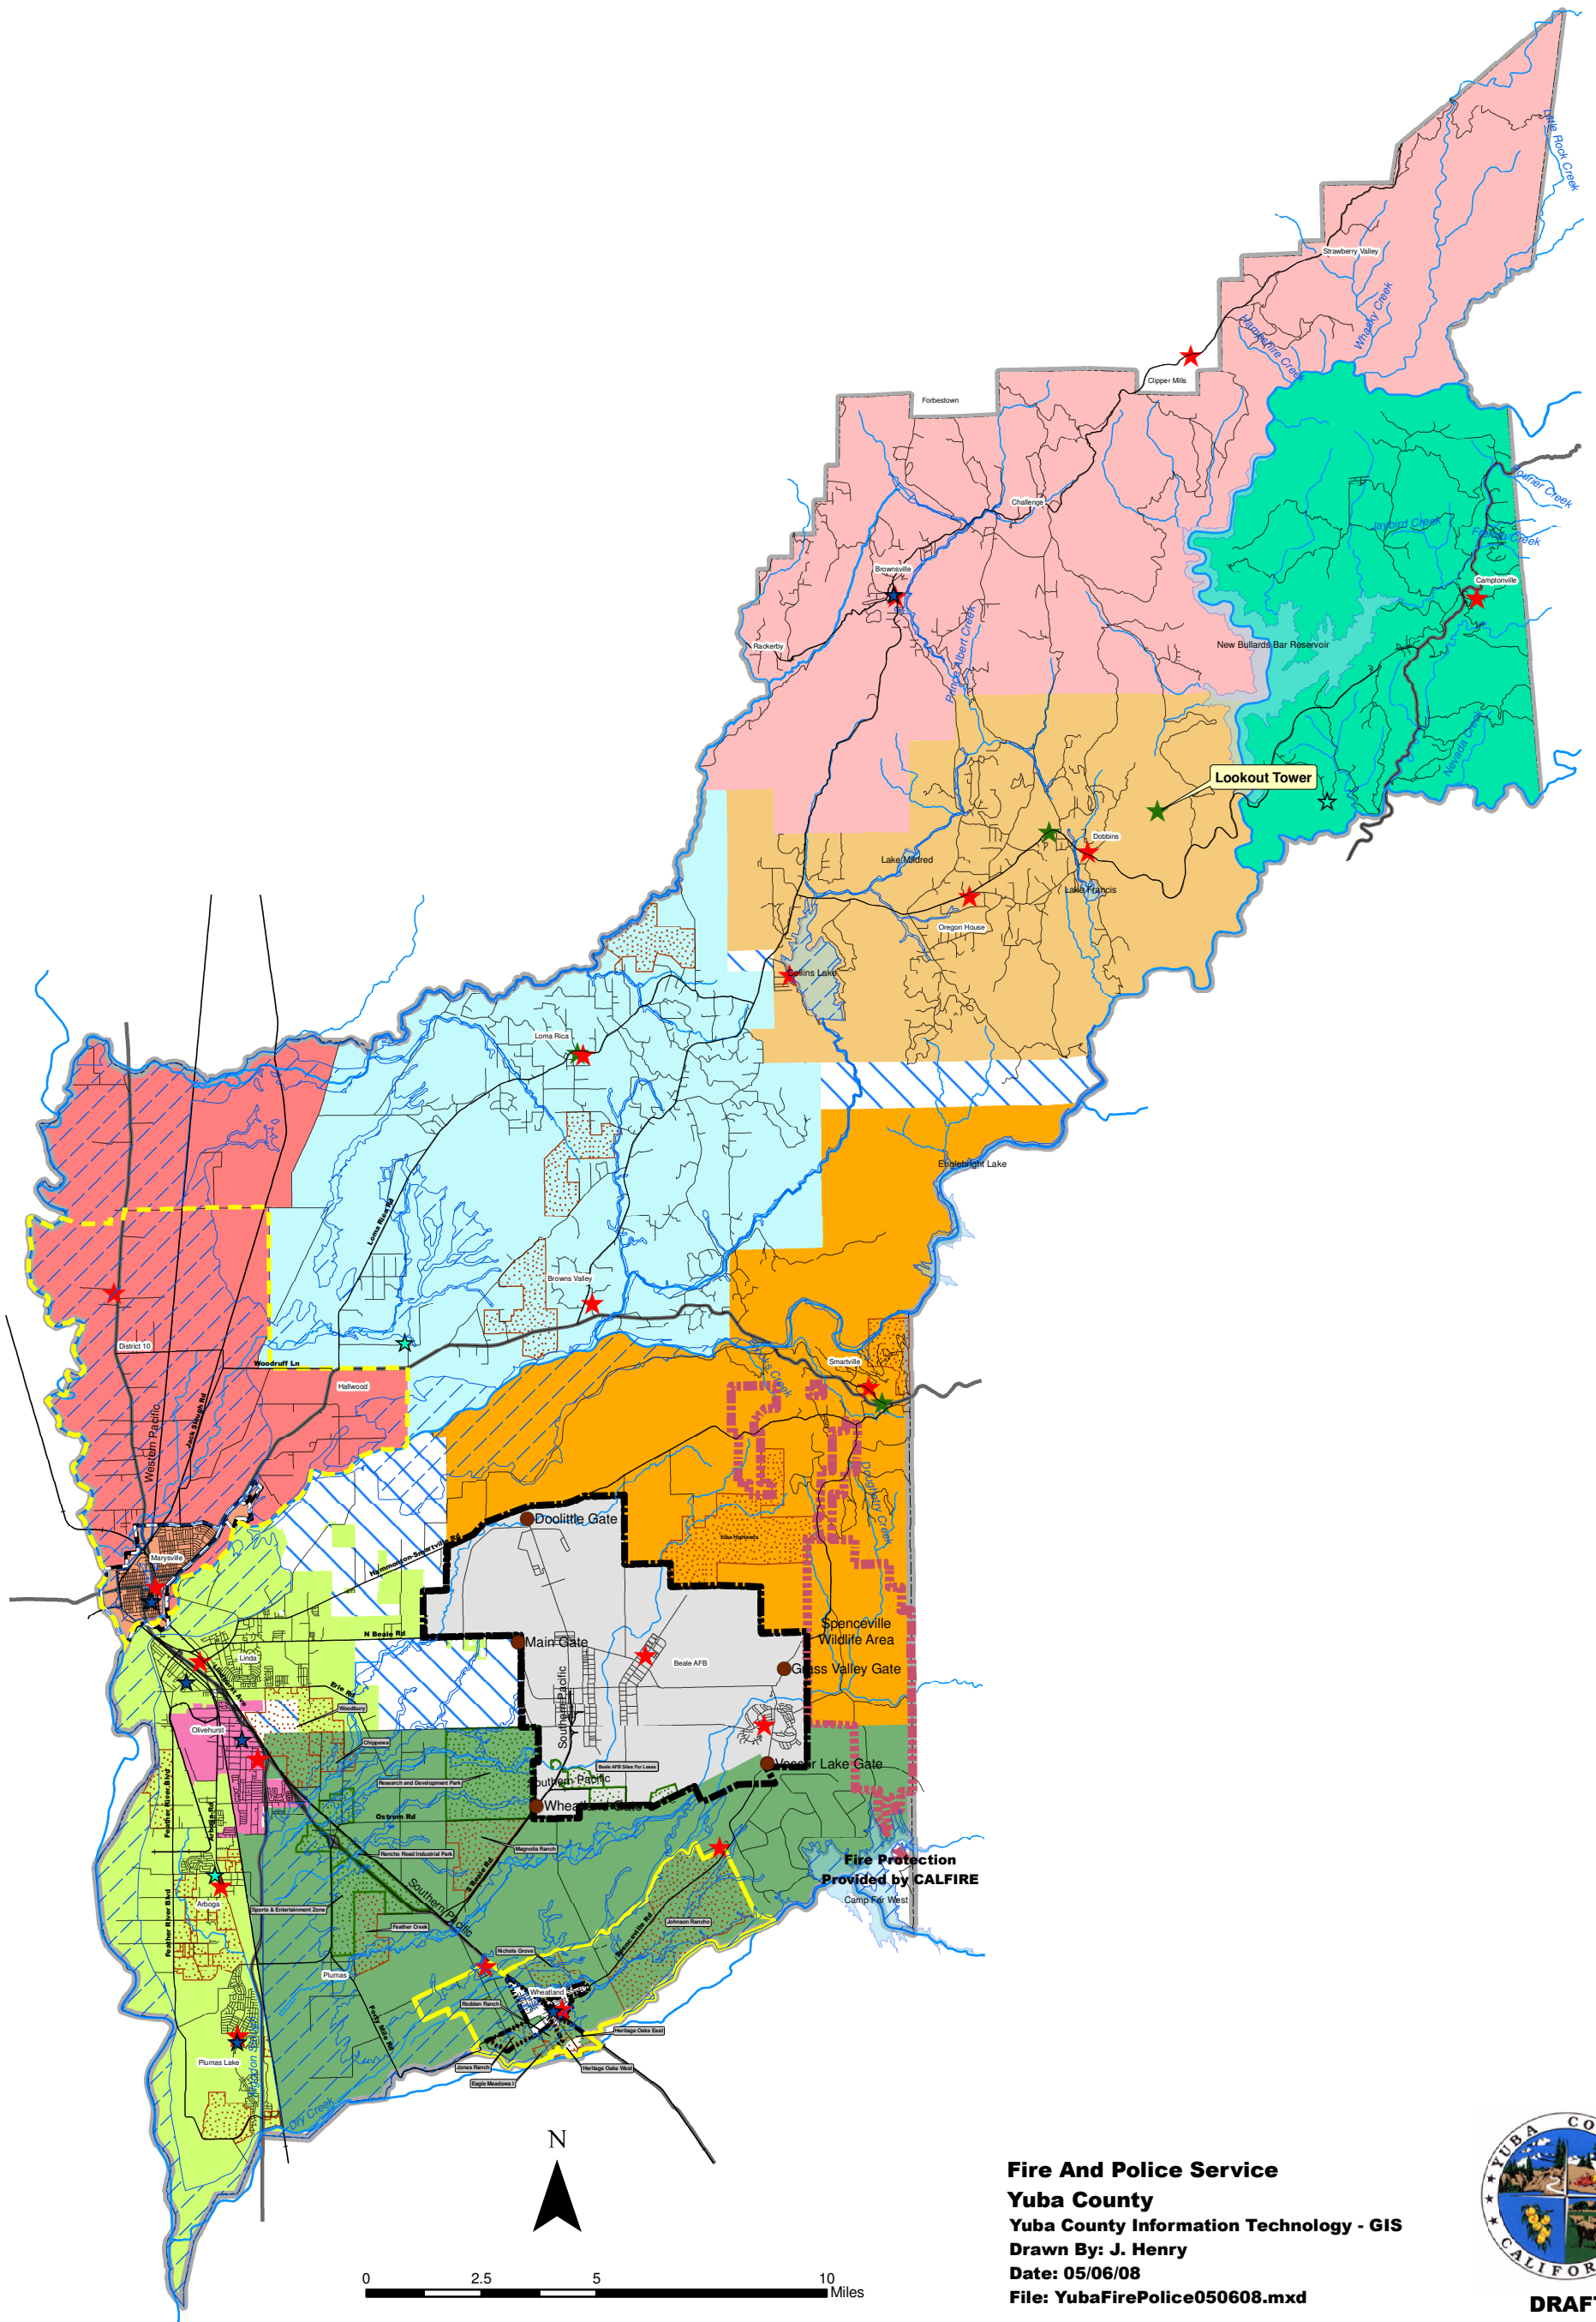

Fire And Police Service - Yuba County

Fire And Police Service
Yuba County
 Yuba County Information Technology - GIS
 Drawn By: J. Henry
 Date: 05/06/08
 File: YubaFirePolice050608.mxd

DRAFT

Legend

- | | | | |
|--|-------------------------------------|---|--|
| City Of Marysville (Contract with CDF) | Fire Stations | Foothill Fire Protection District | Olivehurst Public Utility District - Fire Service Area |
| City Of Marysville Primary Sphere of influence | CALFIRE Station | Linda Fire Protection District | Loma Rica Browns Valley Community Service District |
| City Of Wheatland | Proposed Fire Station | Plumas Brophy Fire Protection District | Economic Development Areas |
| City Of Wheatland Sphere Of Influence | Smartville Fire Protection District | Hallwood CSD (Contract with Marysville) | Planned and Proposed Subdivisions |
| Police Stations | Camptonville CSD | Dobbins Oregon House Fire Protection District | No Designated Provider |
| | | | Projected Post-Improvement Floodplain* |

* Source: MBK Engineers