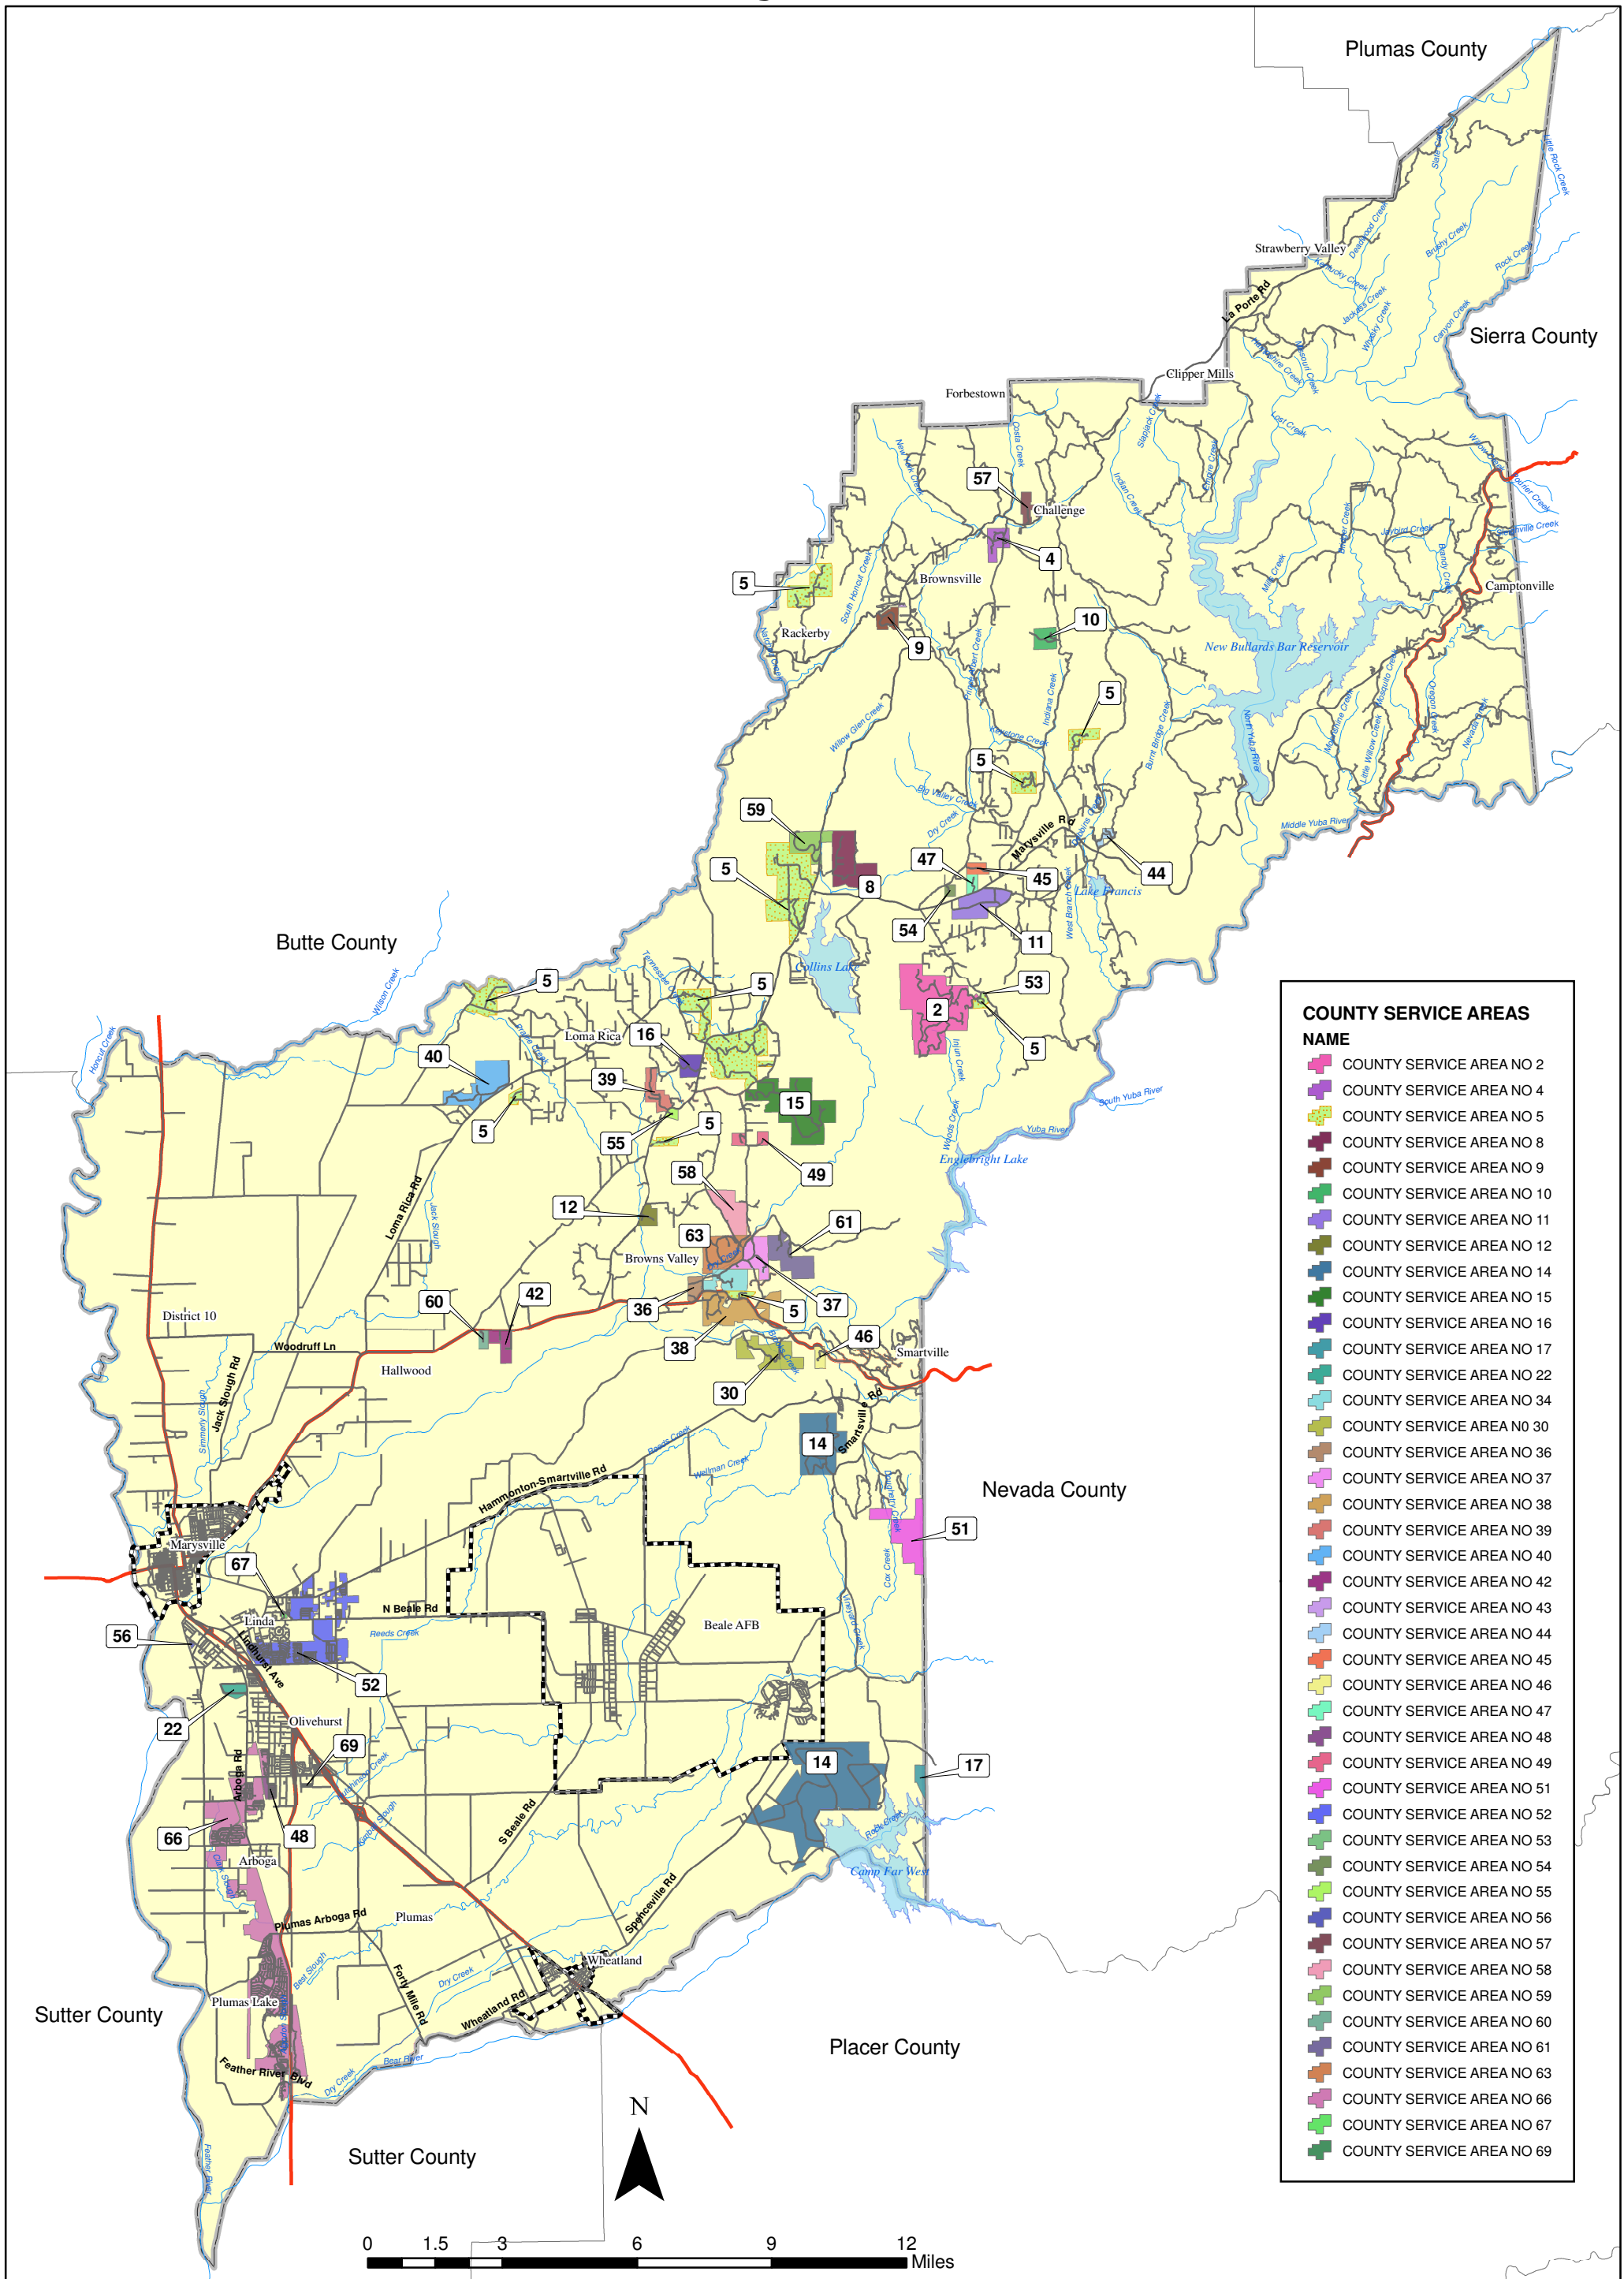

# County Service Areas

COUNTY SERVICE AREAS	
NAME	
	COUNTY SERVICE AREA NO 2
	COUNTY SERVICE AREA NO 4
	COUNTY SERVICE AREA NO 5
	COUNTY SERVICE AREA NO 8
	COUNTY SERVICE AREA NO 9
	COUNTY SERVICE AREA NO 10
	COUNTY SERVICE AREA NO 11
	COUNTY SERVICE AREA NO 12
	COUNTY SERVICE AREA NO 14
	COUNTY SERVICE AREA NO 15
	COUNTY SERVICE AREA NO 16
	COUNTY SERVICE AREA NO 17
	COUNTY SERVICE AREA NO 22
	COUNTY SERVICE AREA NO 34
	COUNTY SERVICE AREA NO 30
	COUNTY SERVICE AREA NO 36
	COUNTY SERVICE AREA NO 37
	COUNTY SERVICE AREA NO 38
	COUNTY SERVICE AREA NO 39
	COUNTY SERVICE AREA NO 40
	COUNTY SERVICE AREA NO 42
	COUNTY SERVICE AREA NO 43
	COUNTY SERVICE AREA NO 44
	COUNTY SERVICE AREA NO 45
	COUNTY SERVICE AREA NO 46
	COUNTY SERVICE AREA NO 47
	COUNTY SERVICE AREA NO 48
	COUNTY SERVICE AREA NO 49
	COUNTY SERVICE AREA NO 51
	COUNTY SERVICE AREA NO 52
	COUNTY SERVICE AREA NO 53
	COUNTY SERVICE AREA NO 54
	COUNTY SERVICE AREA NO 55
	COUNTY SERVICE AREA NO 56
	COUNTY SERVICE AREA NO 57
	COUNTY SERVICE AREA NO 58
	COUNTY SERVICE AREA NO 59
	COUNTY SERVICE AREA NO 60
	COUNTY SERVICE AREA NO 61
	COUNTY SERVICE AREA NO 63
	COUNTY SERVICE AREA NO 66
	COUNTY SERVICE AREA NO 67
	COUNTY SERVICE AREA NO 69

Legend			
	County Boundary		Roadways
	Municipal Boundary		Rivers
	Lakes		

## County Service Areas

Yuba County Information Technology - GIS

Drawn By: J. Henry

Date: 05/06/08

File: ALL\_CSAS0506.mxd