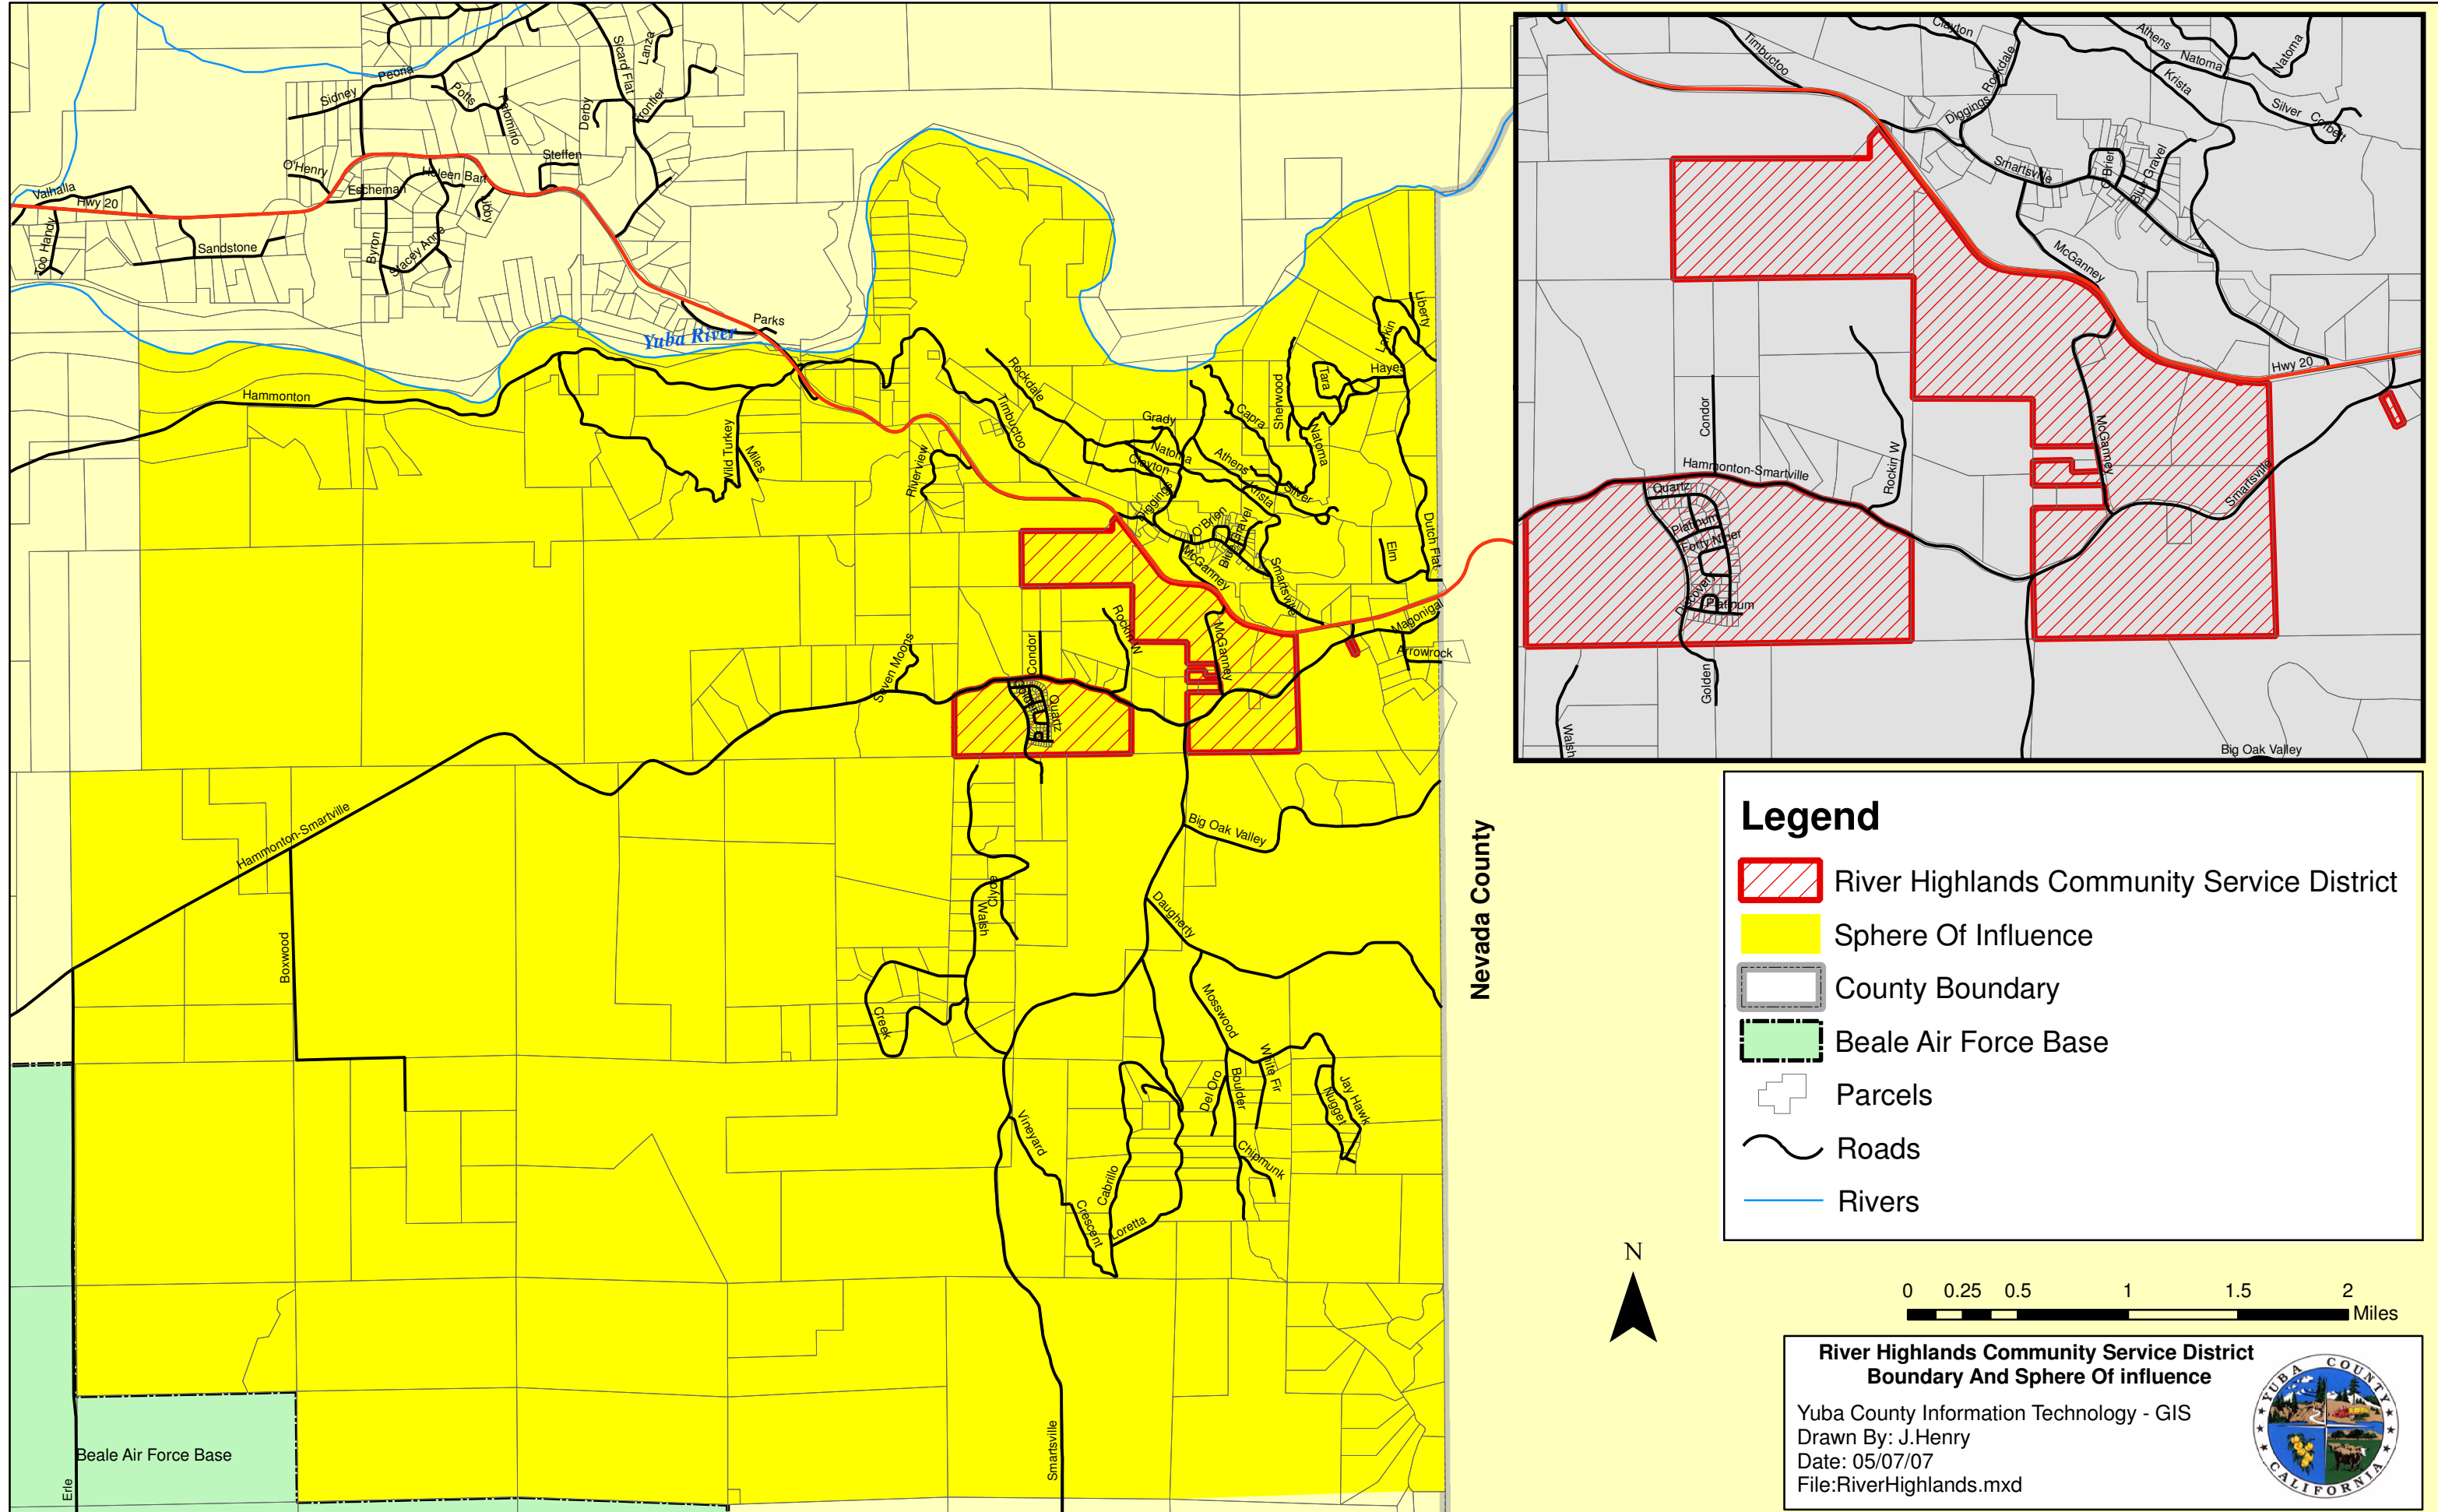

River Highlands Community Service District - Boundary And Sphere Of Influence

Legend

-  River Highlands Community Service District
-  Sphere Of Influence
-  County Boundary
-  Beale Air Force Base
-  Parcels
-  Roads
-  Rivers

**River Highlands Community Service District
Boundary And Sphere Of influence**

Yuba County Information Technology - GIS
 Drawn By: J.Henry
 Date: 05/07/07
 File:RiverHighlands.mxd