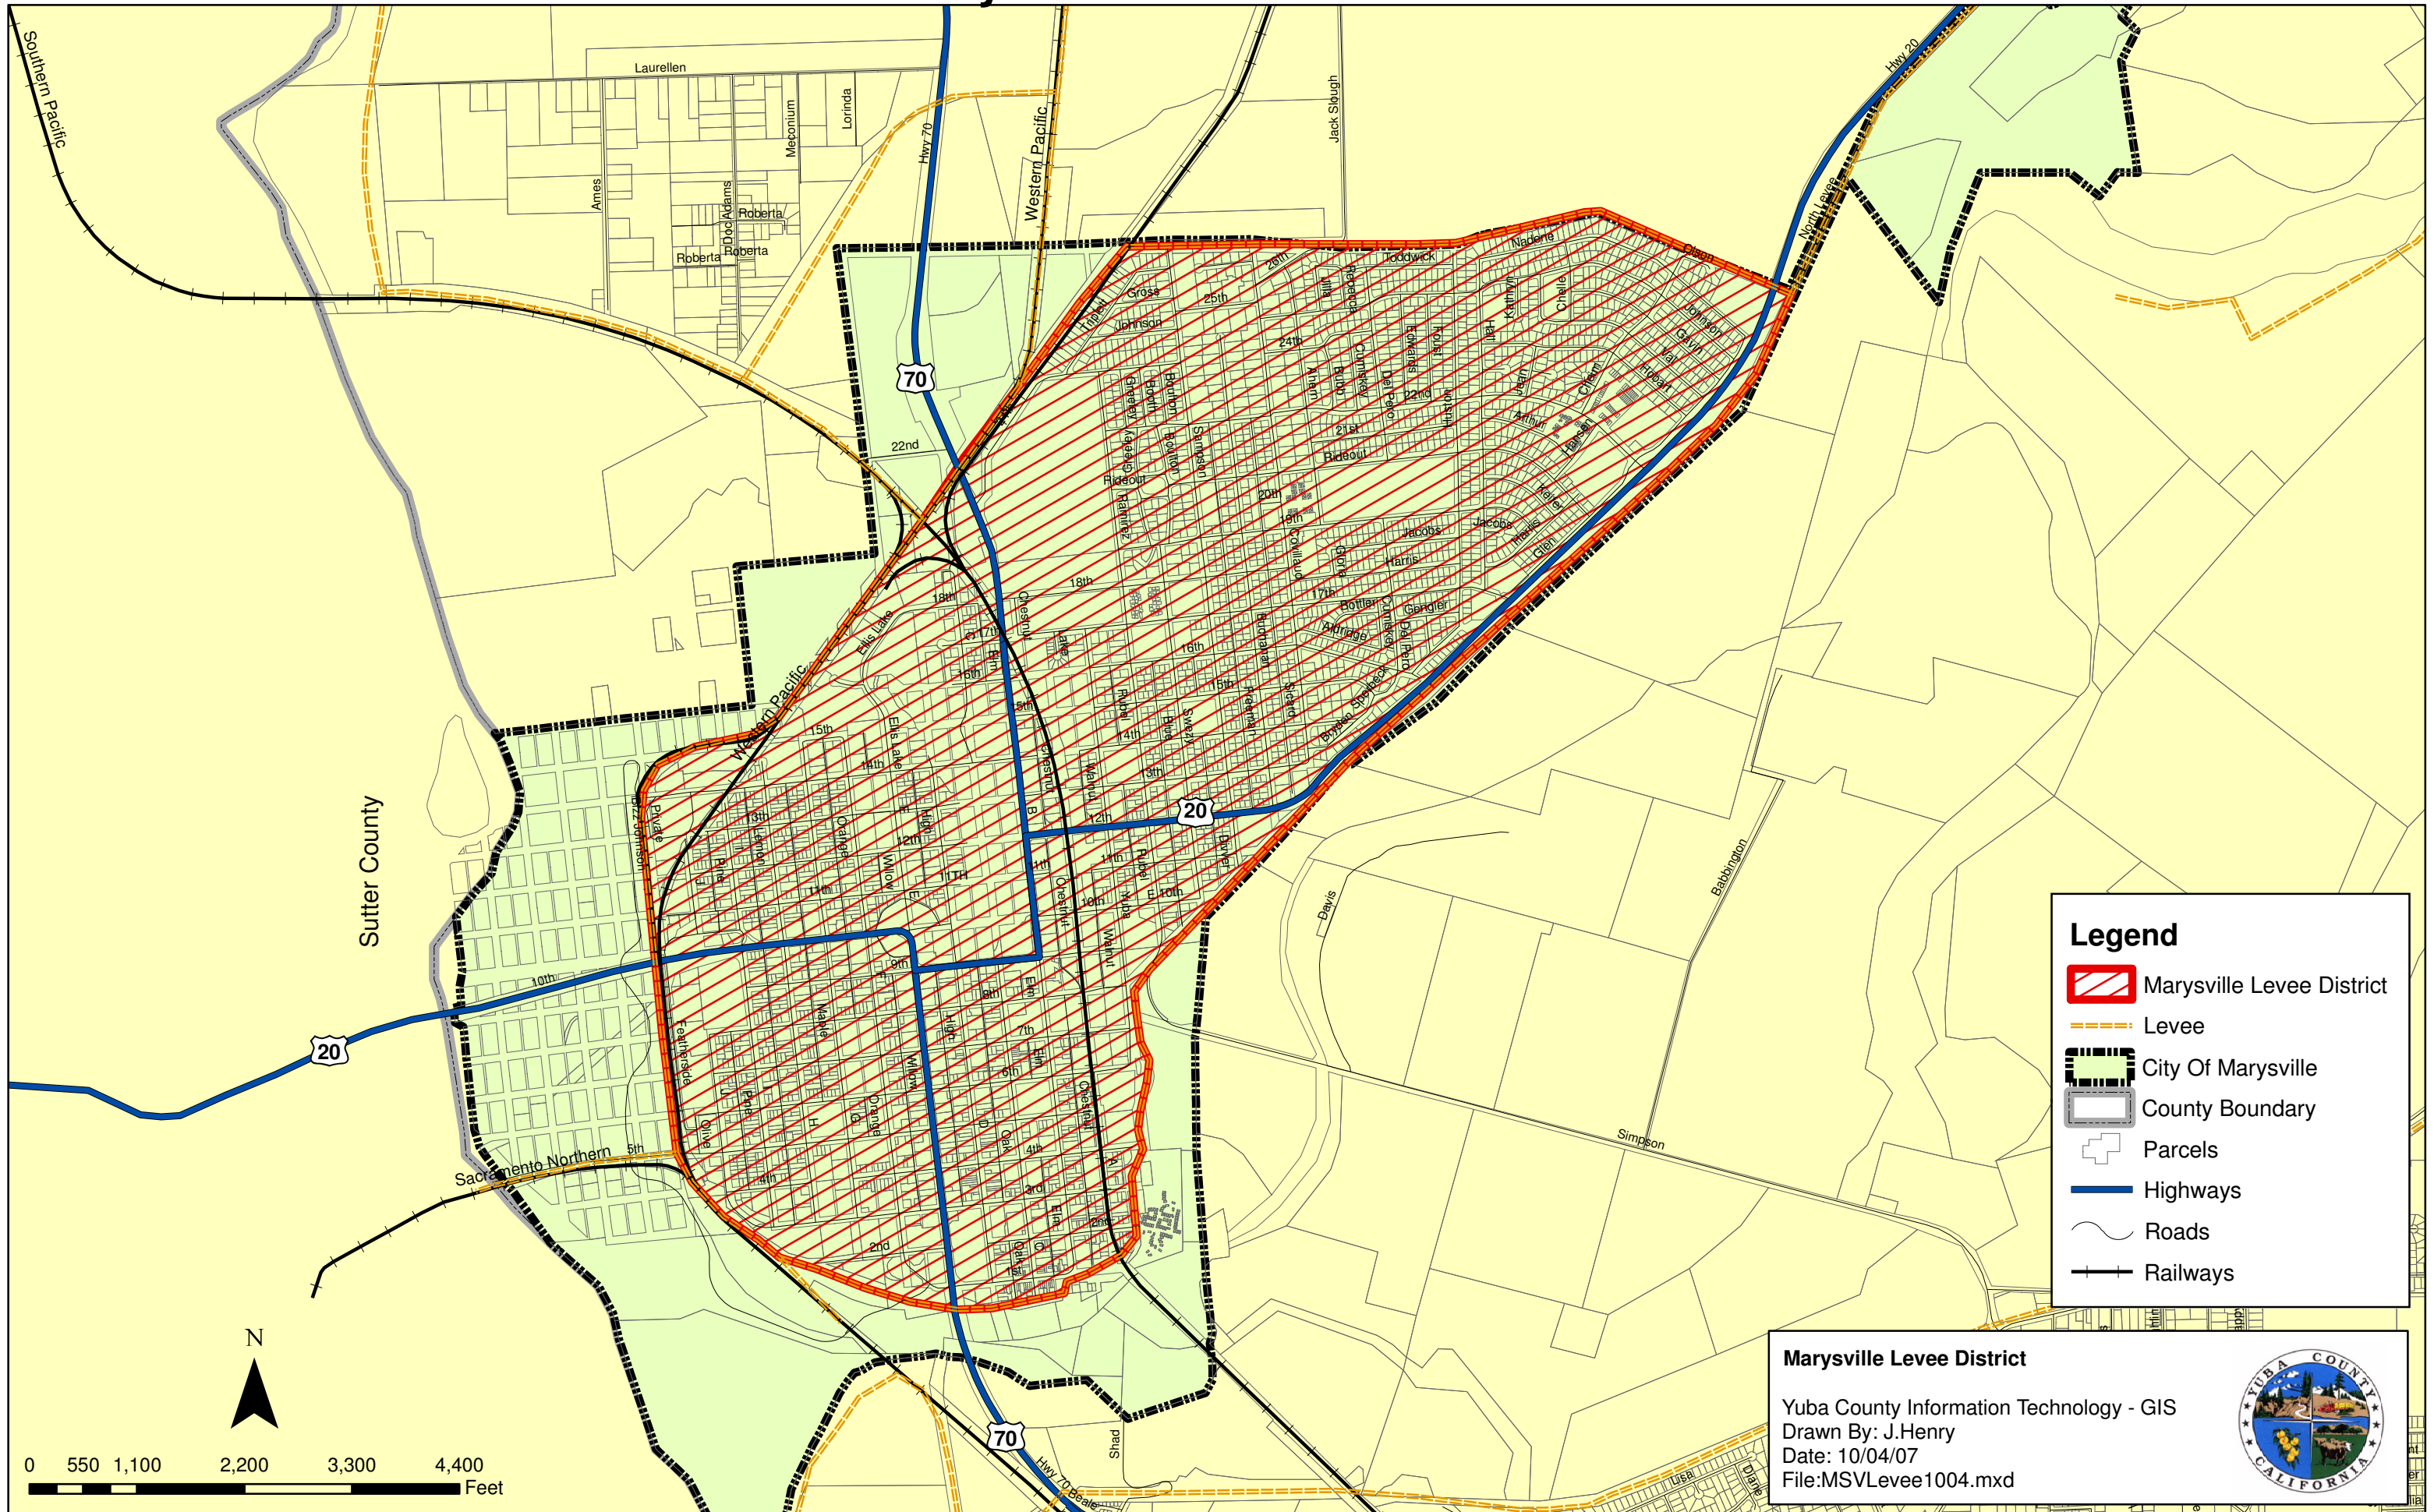

Marysville Levee District

Legend

- Marysville Levee District
- Levee
- City Of Marysville
- County Boundary
- Parcels
- Highways
- Roads
- Railways

Marysville Levee District
Yuba County Information Technology - GIS
Drawn By: J.Henry
Date: 10/04/07
File:MSVLevee1004.mxd

0 550 1,100 2,200 3,300 4,400 Feet