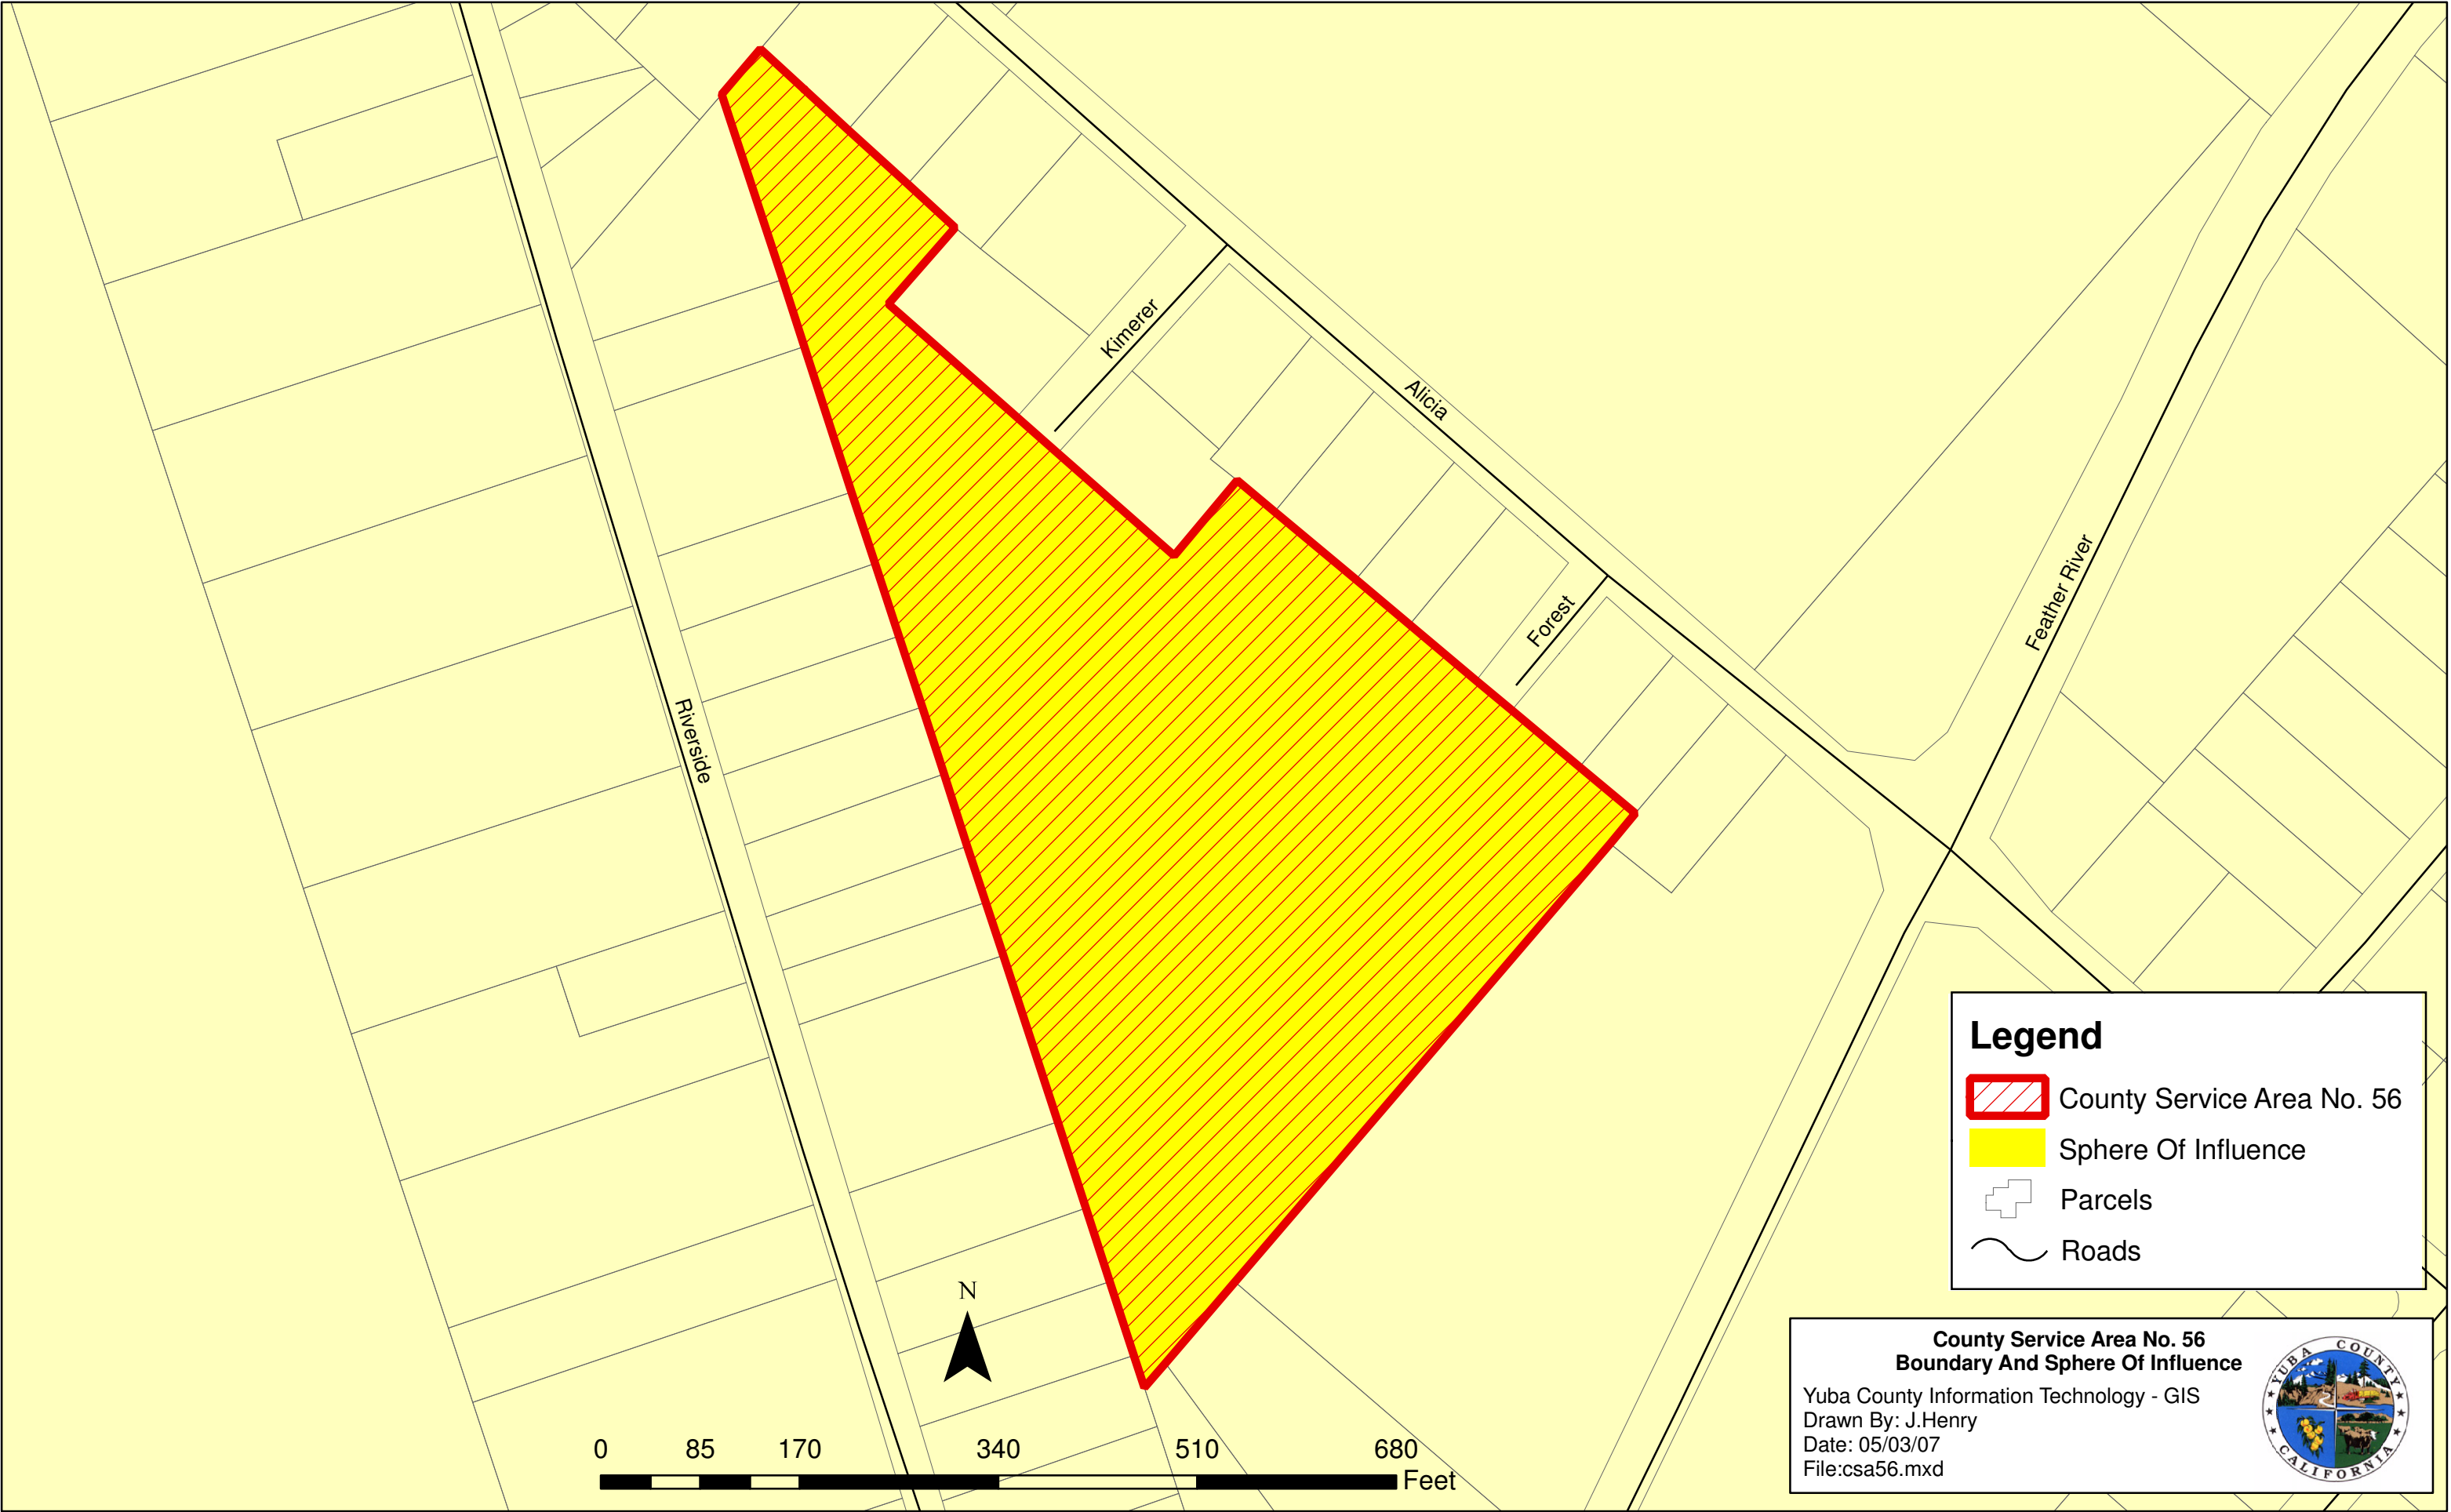

County Service Area No. 56 - Boundary And Sphere Of Influence

Legend

-  County Service Area No. 56
-  Sphere Of Influence
-  Parcels
-  Roads

**County Service Area No. 56
Boundary And Sphere Of Influence**
Yuba County Information Technology - GIS
Drawn By: J.Henry
Date: 05/03/07
File: csa56.mxd