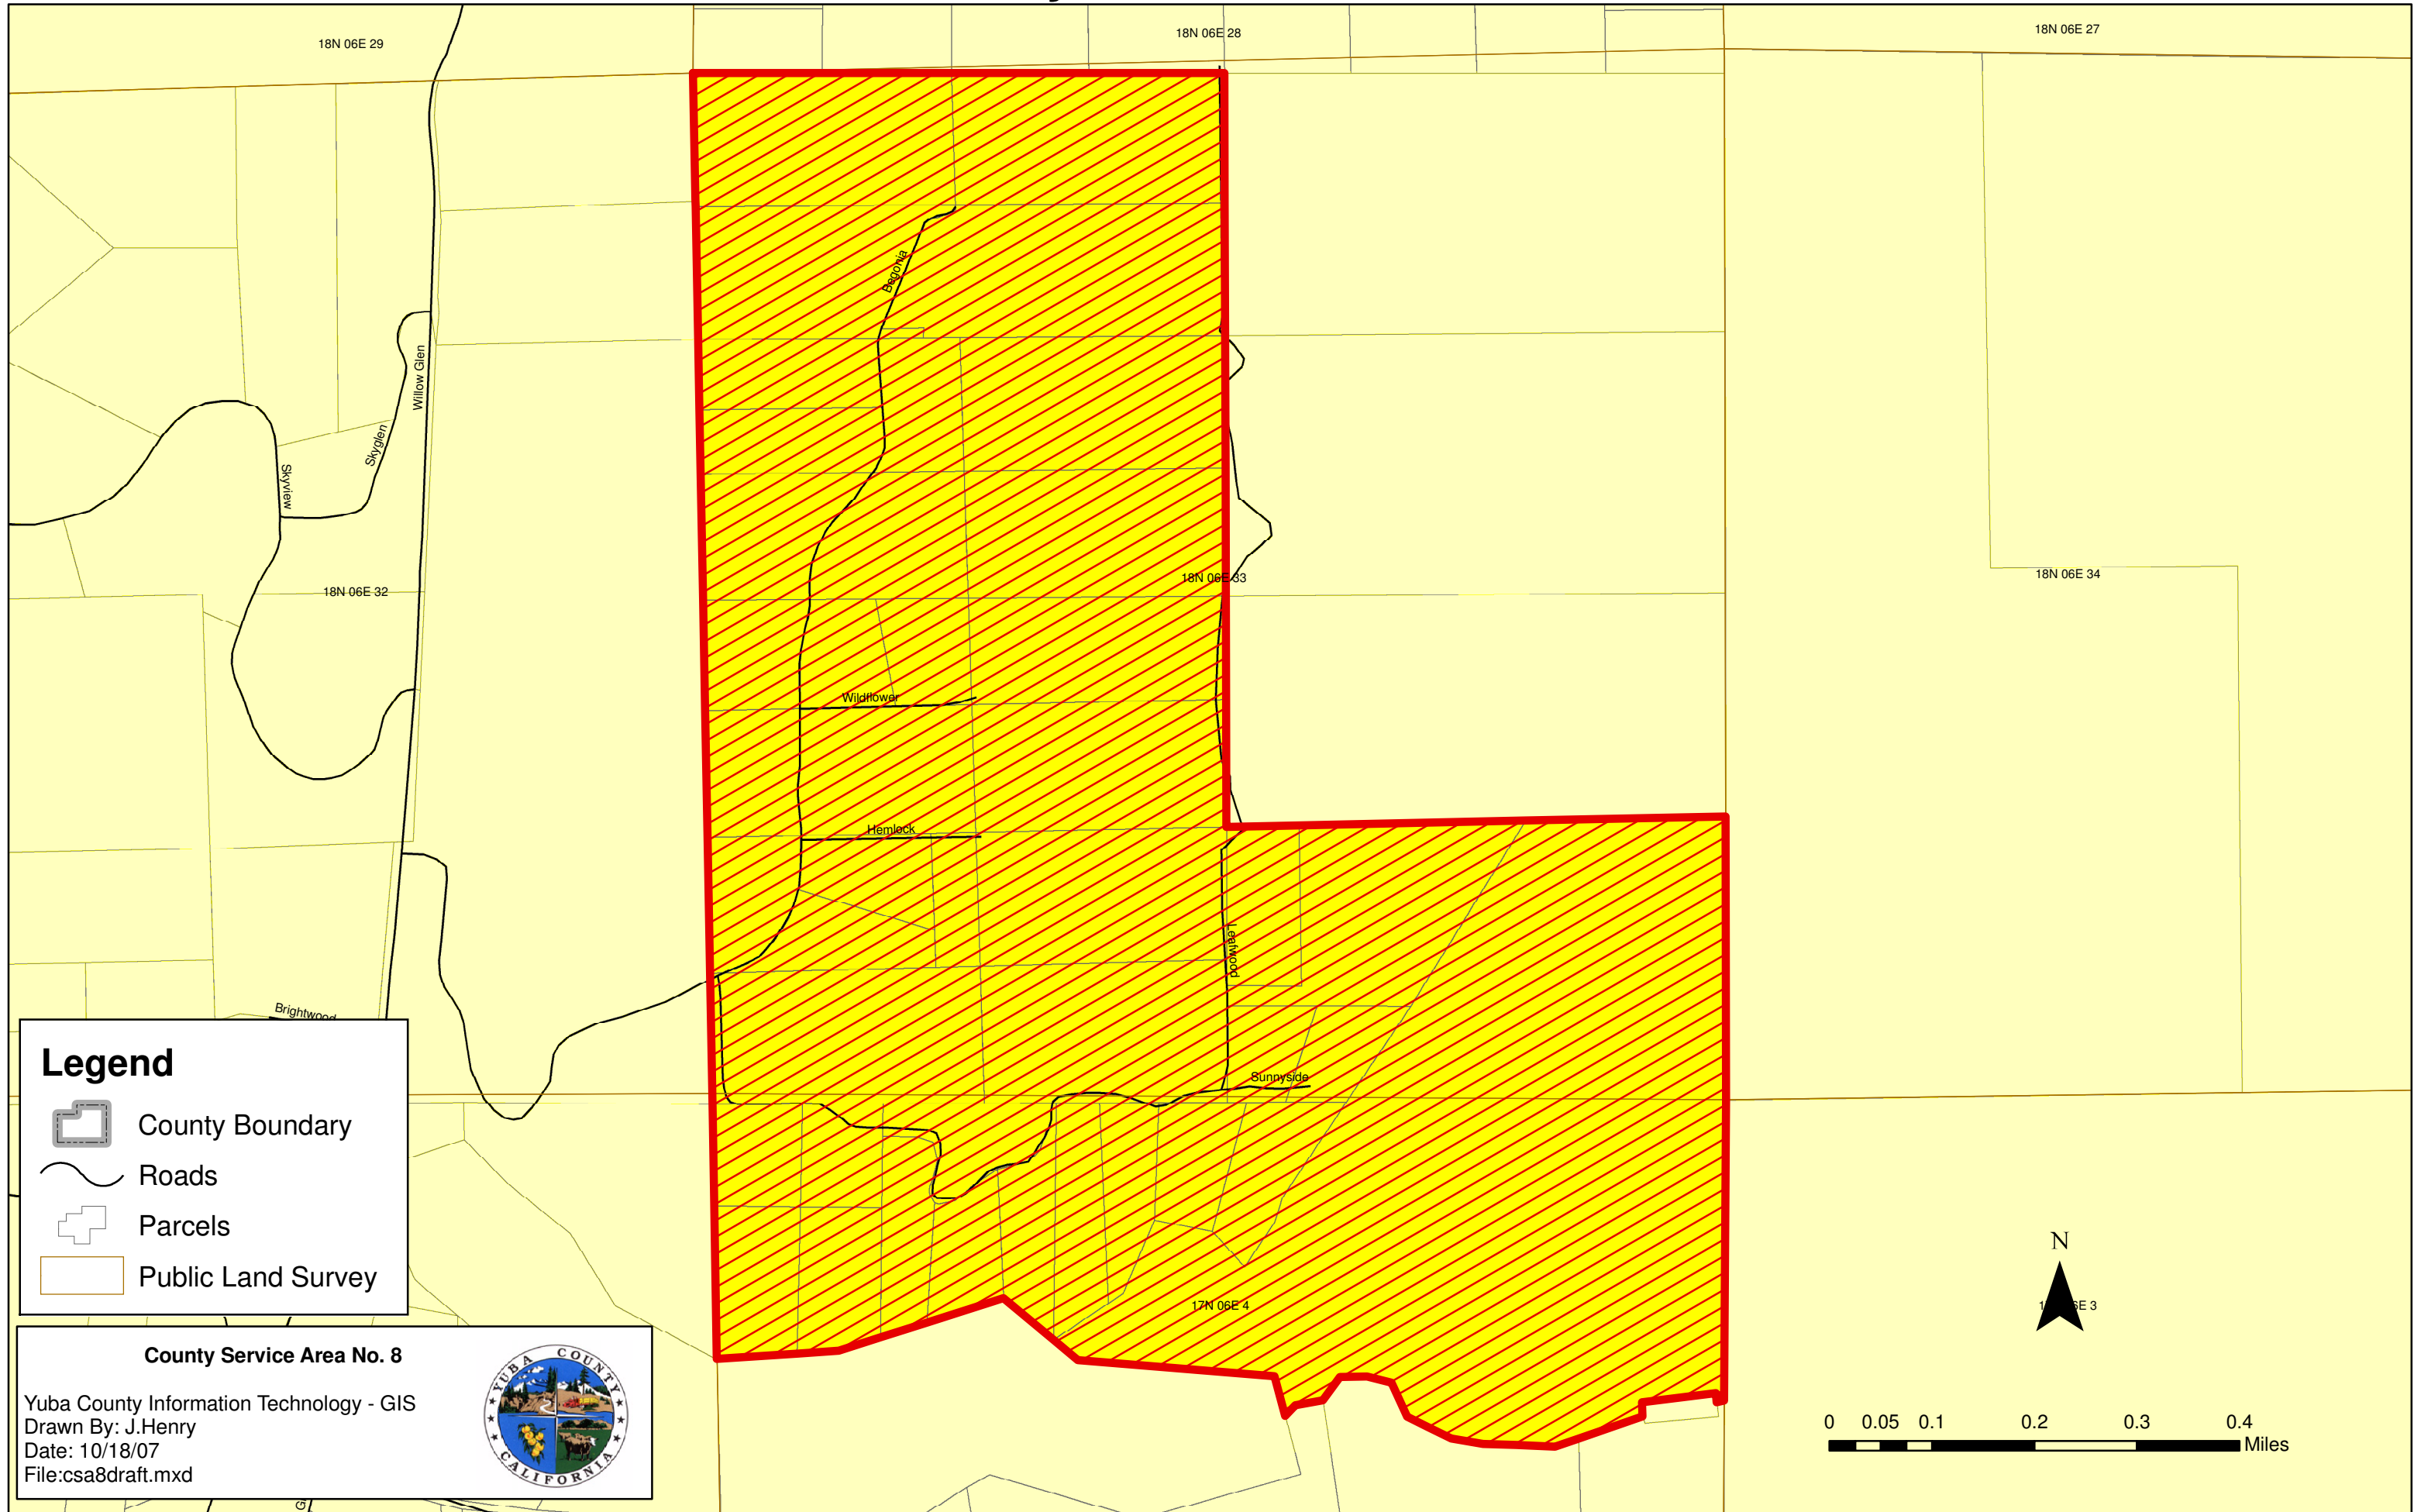

County Service Area No. 8

Legend

-  County Boundary
-  Roads
-  Parcels
-  Public Land Survey

County Service Area No. 8

Yuba County Information Technology - GIS
Drawn By: J.Henry
Date: 10/18/07
File:csa8draft.mxd