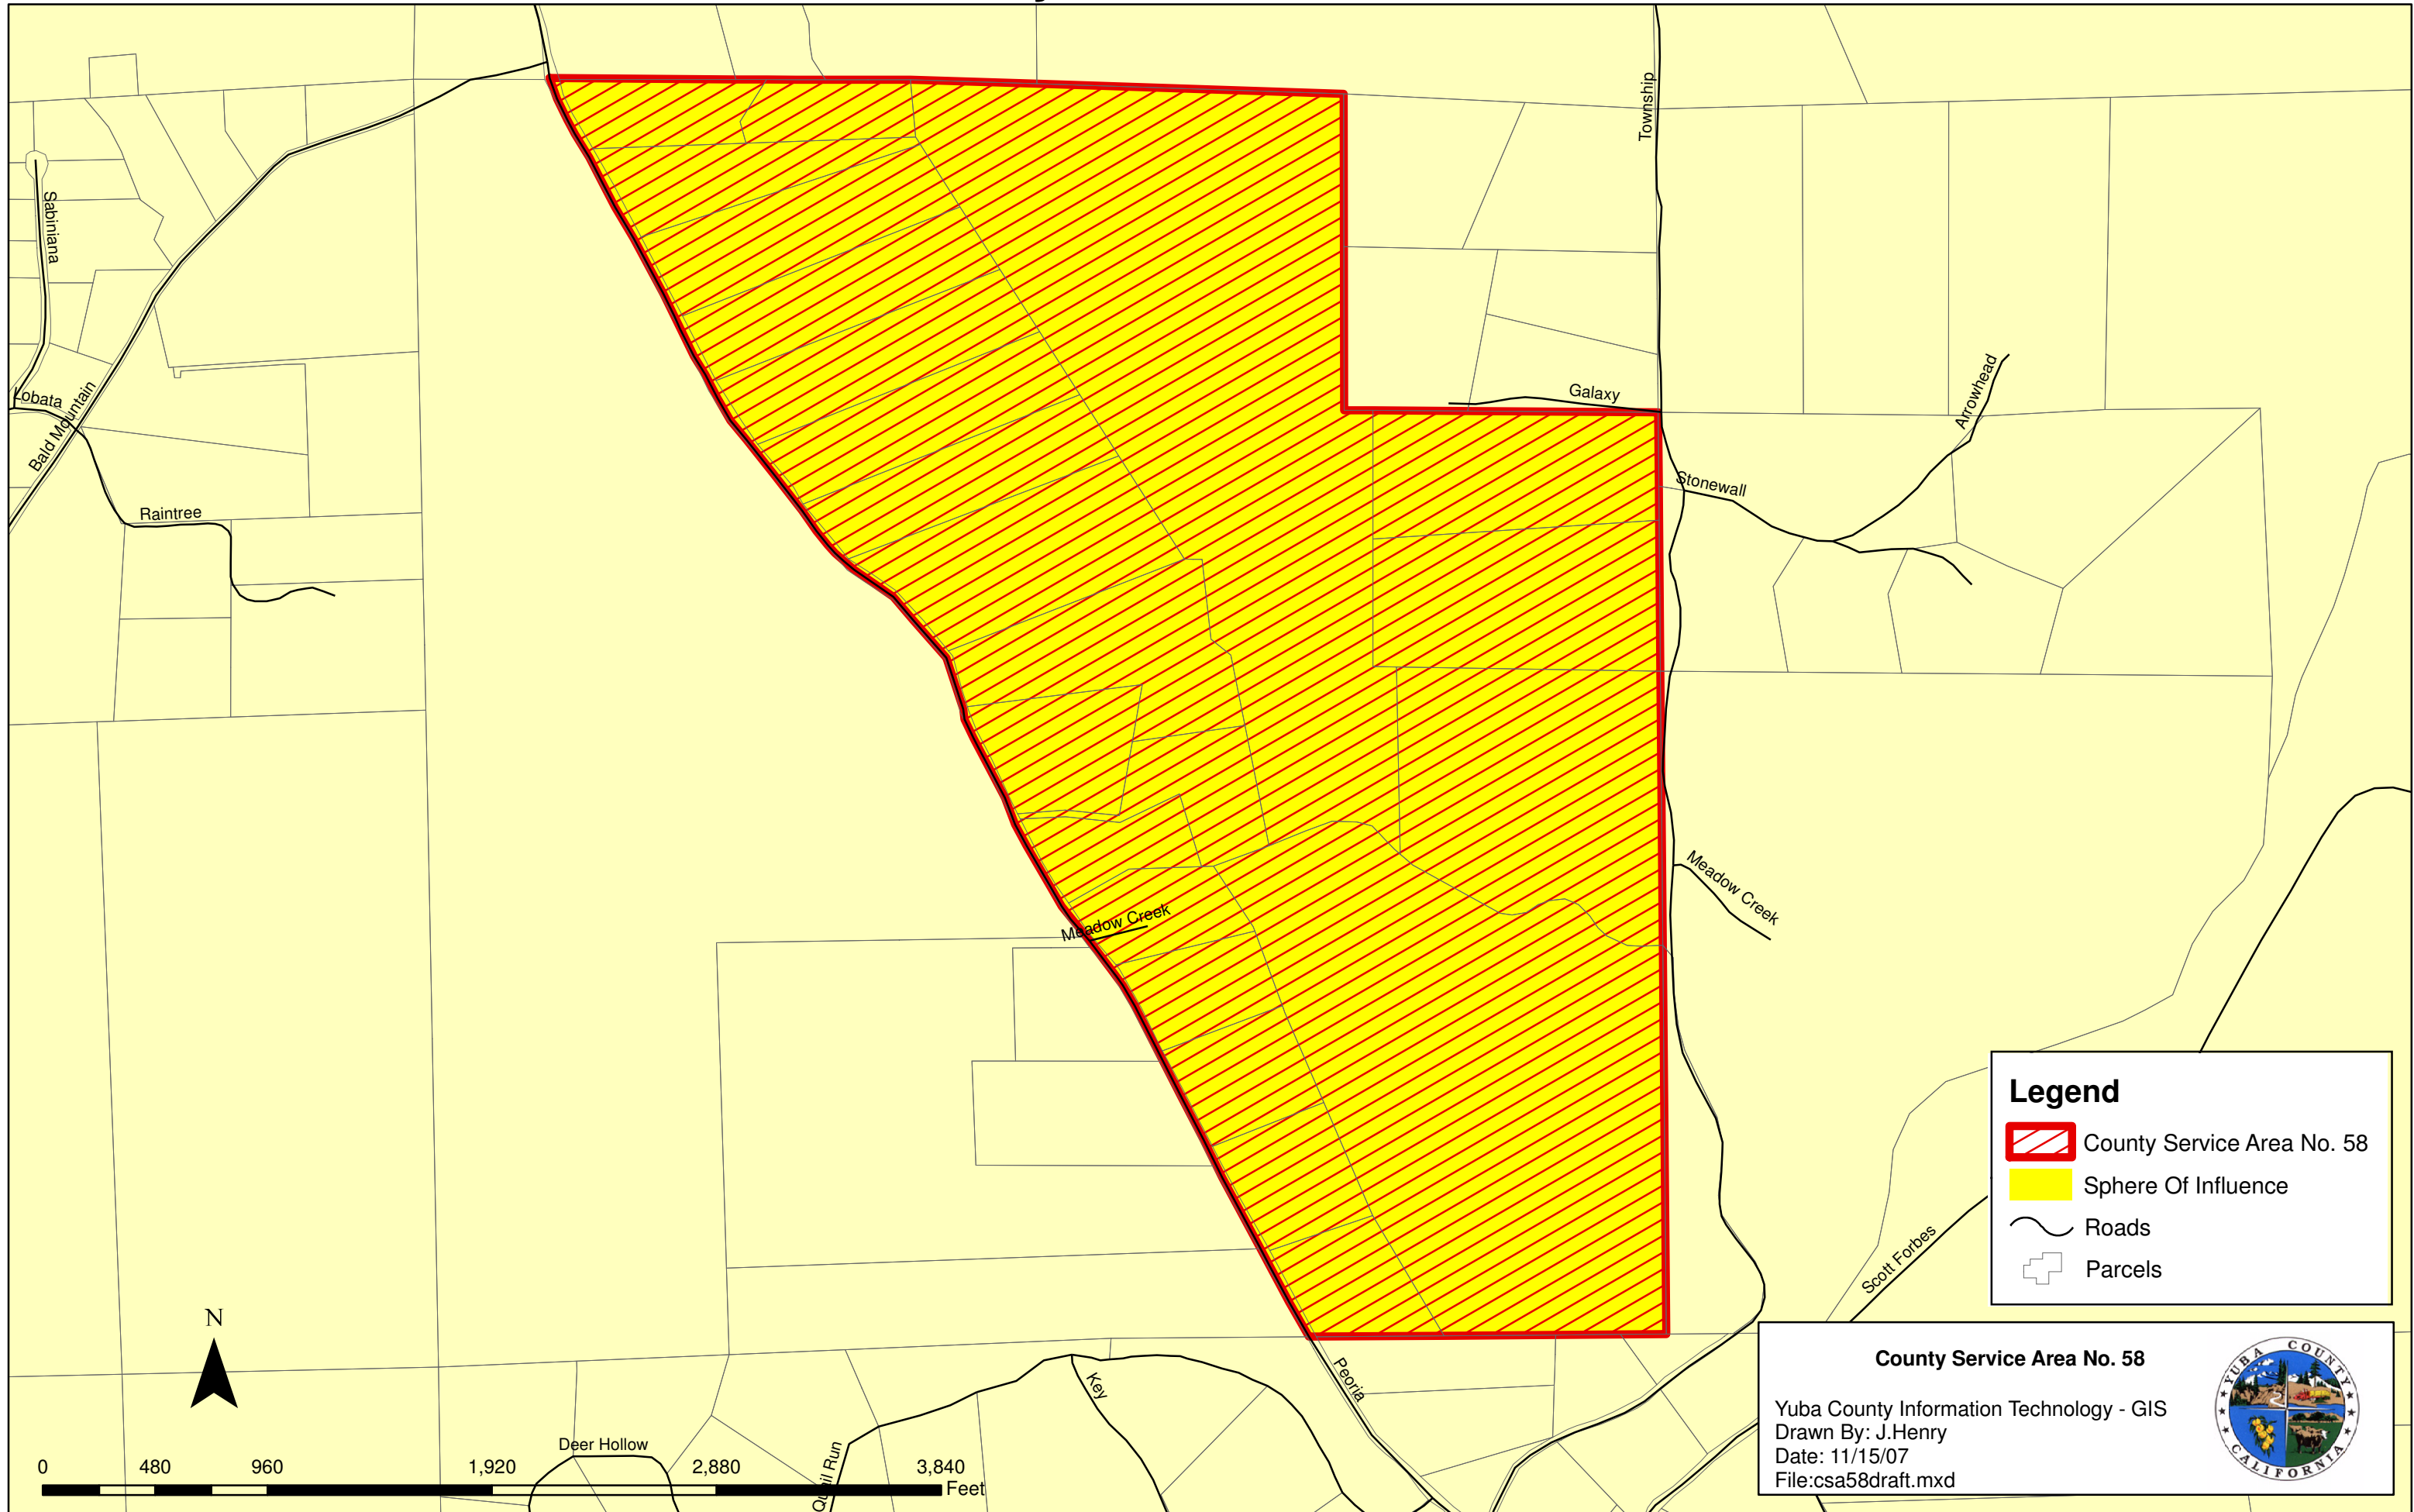

County Service Area No. 58

Legend

-  County Service Area No. 58
-  Sphere Of Influence
-  Roads
-  Parcels

County Service Area No. 58
Yuba County Information Technology - GIS
Drawn By: J.Henry
Date: 11/15/07
File: csa58draft.mxd