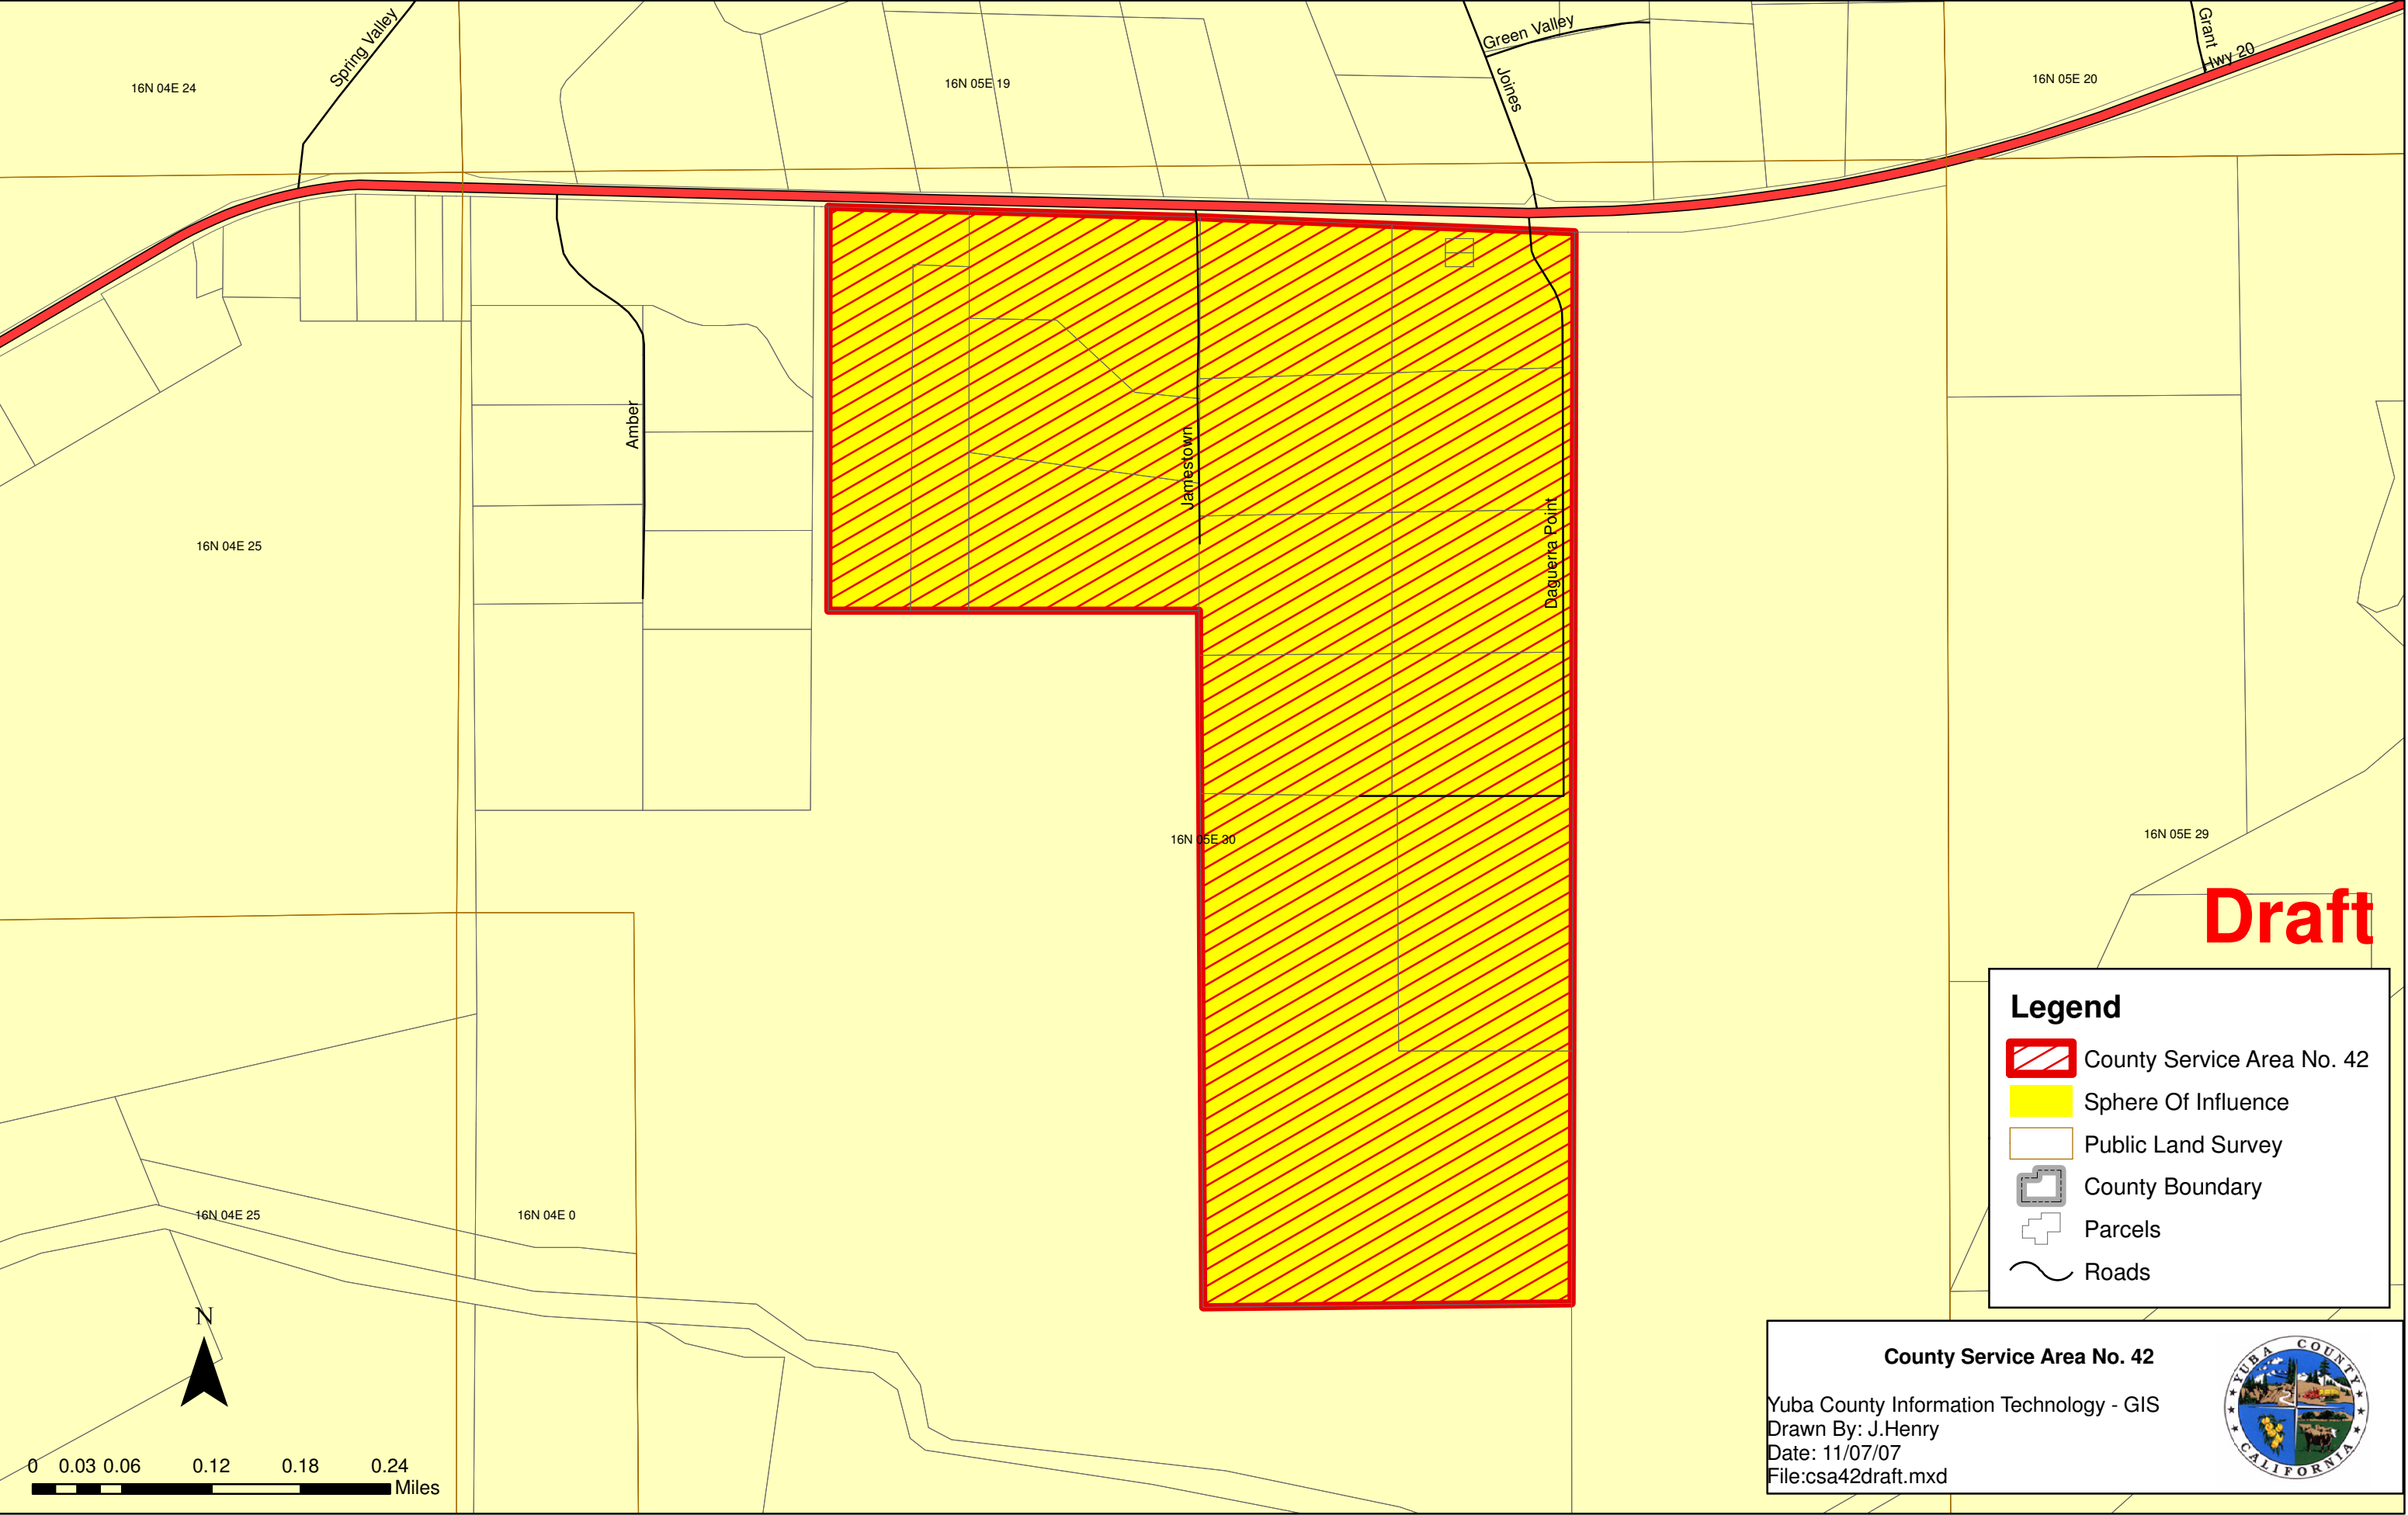

County Service Area No. 42

Draft

Legend

- County Service Area No. 42
- Sphere Of Influence
- Public Land Survey
- County Boundary
- Parcels
- Roads

County Service Area No. 42
Yuba County Information Technology - GIS
Drawn By: J.Henry
Date: 11/07/07
File: csa42draft.mxd