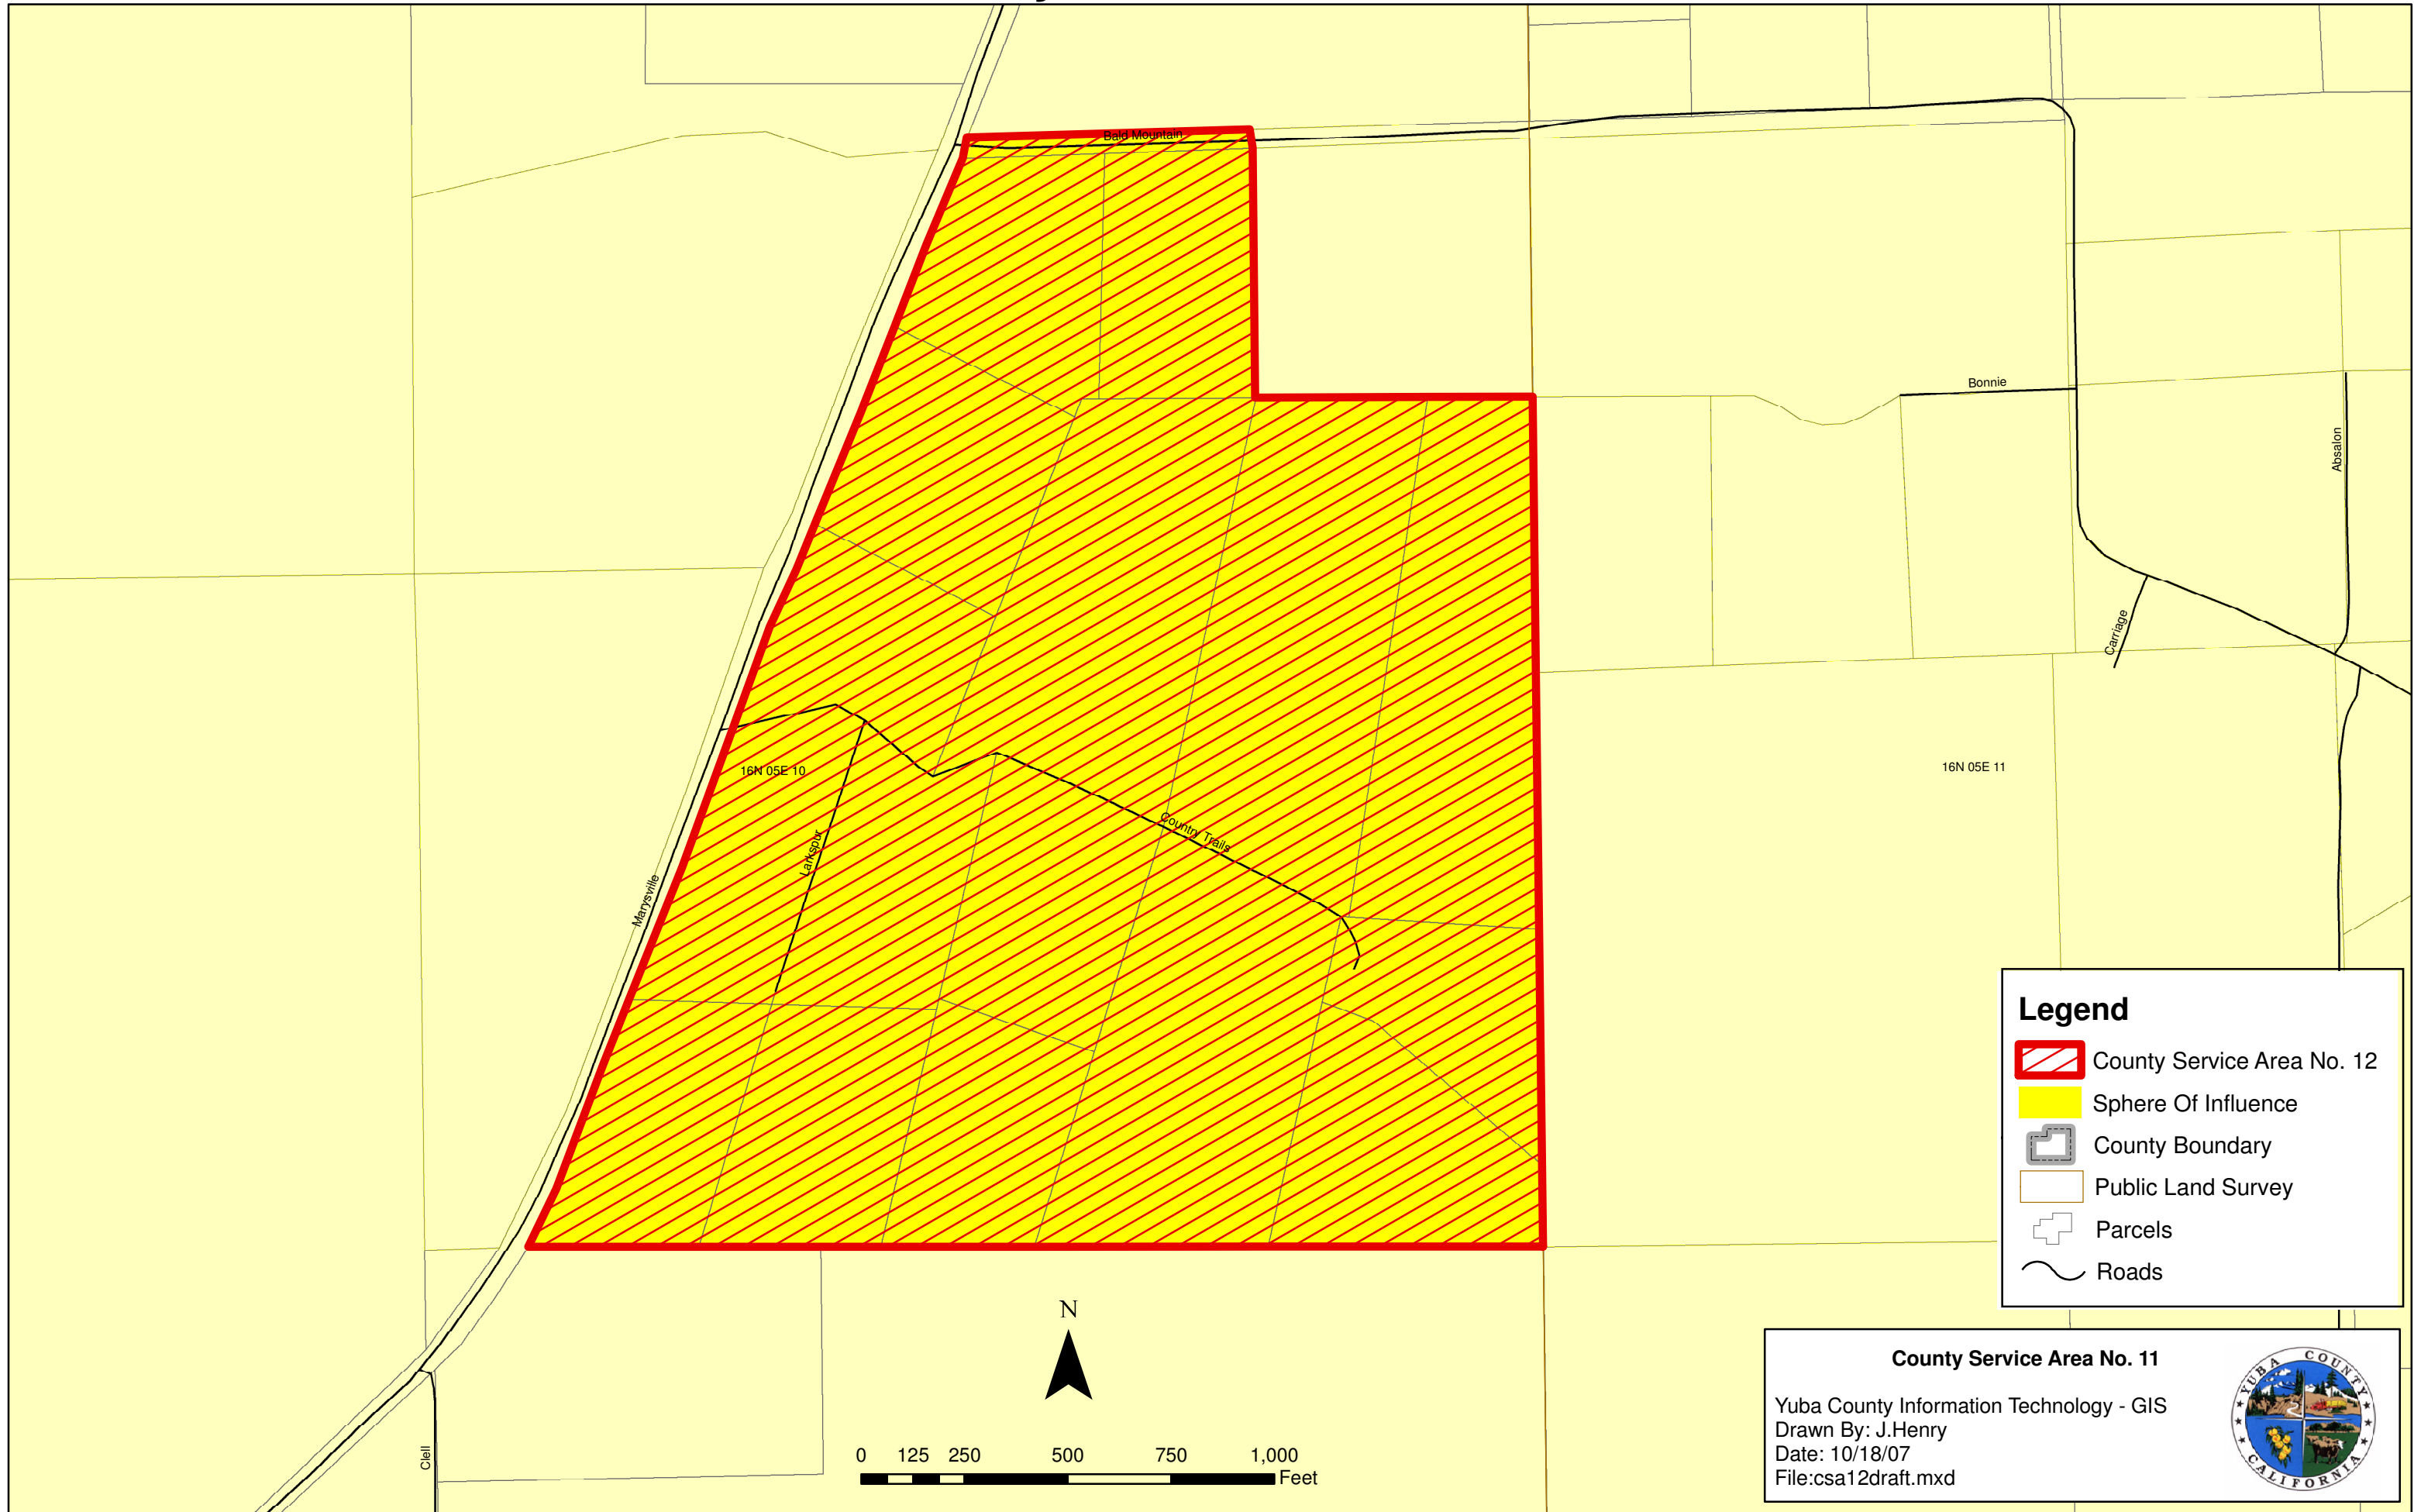

County Service Area No. 12

Legend

- County Service Area No. 12
- Sphere Of Influence
- County Boundary
- Public Land Survey
- Parcels
- Roads

County Service Area No. 11

Yuba County Information Technology - GIS
Drawn By: J.Henry
Date: 10/18/07
File: csa12draft.mxd