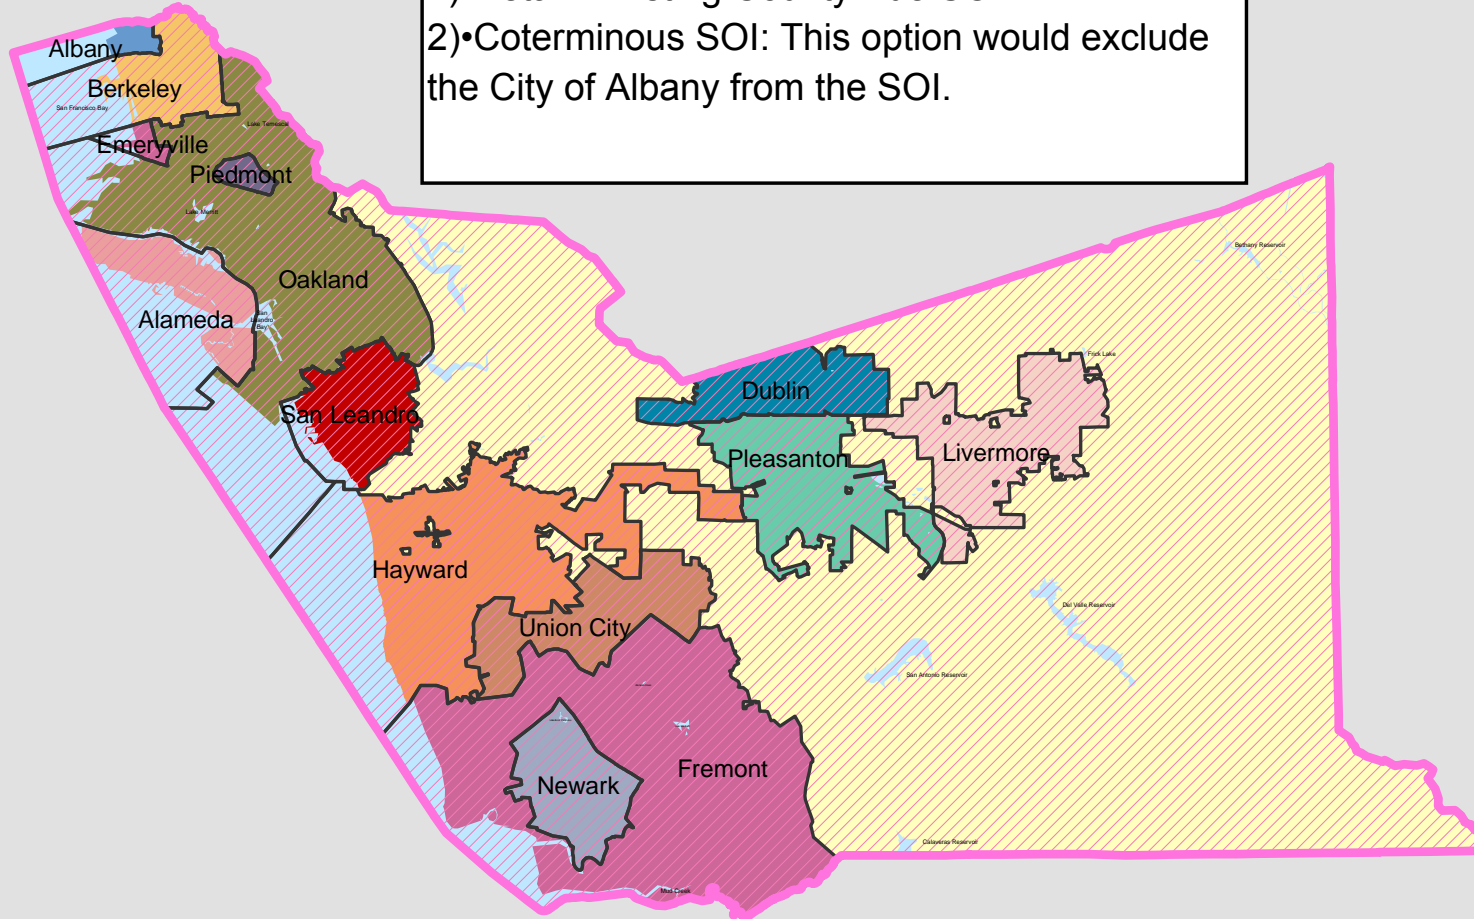

ALAMEDA COUNTY MOSQUITO ABATEMENT DISTRICT SOI OPTIONS

SOI Options

- 1) Retain Existing Countywide SOI
- 2) Coterminous SOI: This option would exclude the City of Albany from the SOI.

Legend

- Mosquito Abatement District (Pink hatched)
- Mosquito SOI (Yellow hatched)
- City Limits (Black outline)
- Hydrology (Blue outline)