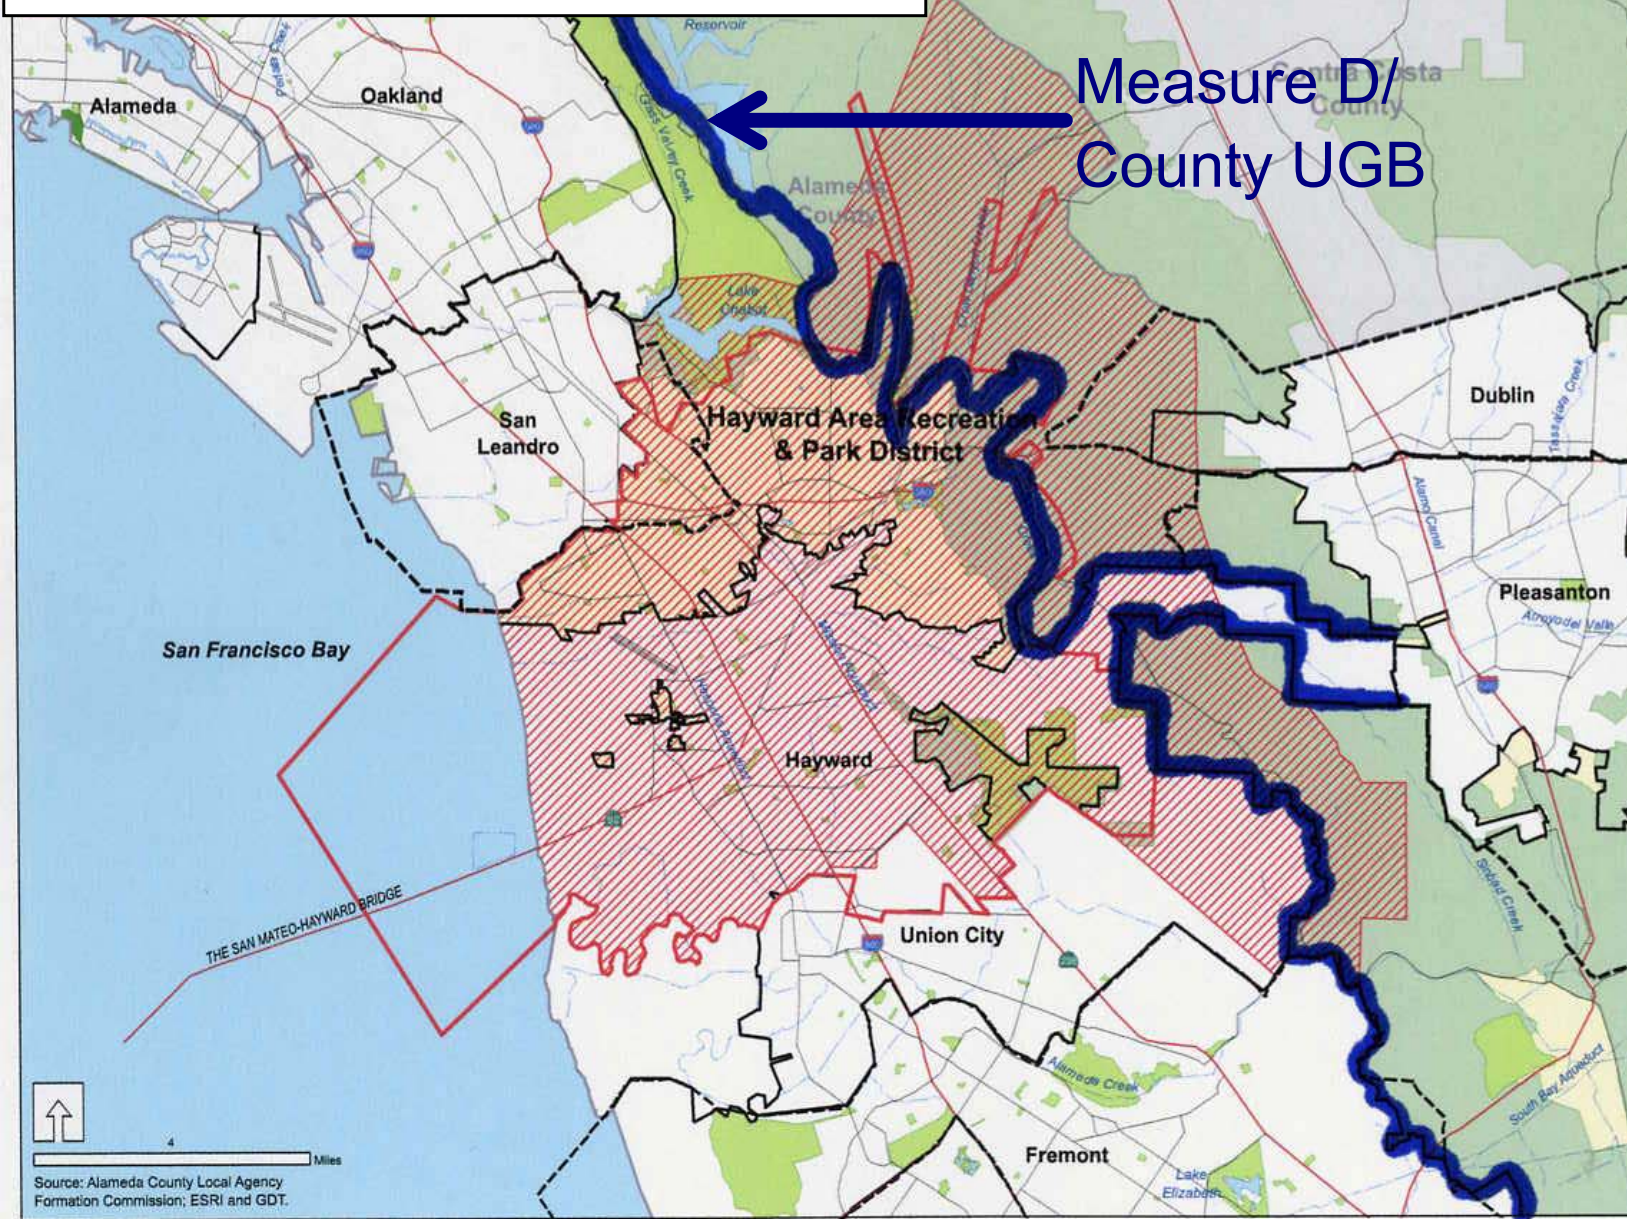

Option 2: The SOI would be adjusted to follow the County UGB established by Measure D

Measure D/
County UGB

Legend

- Alameda County
- Incorporated Cities
- Incorporated Cities Spheres of Influence
- Unincorporated Areas
- Hydrology
- Freeways
- Minor Roads

Park Service Provider

- Hayward Area Recreation and Park District
- Hayward Area Recreation and Park District Sphere of Influence

Parkland Area

- Local Park or Recreational Area
- State Park or Forest
- Wildland

4 Miles

Source: Alameda County Local Agency Formation Commission; ESRI and GDT.

Hayward Area Recreation and Park District
Alameda County
MUNICIPAL SERVICE REVIEW