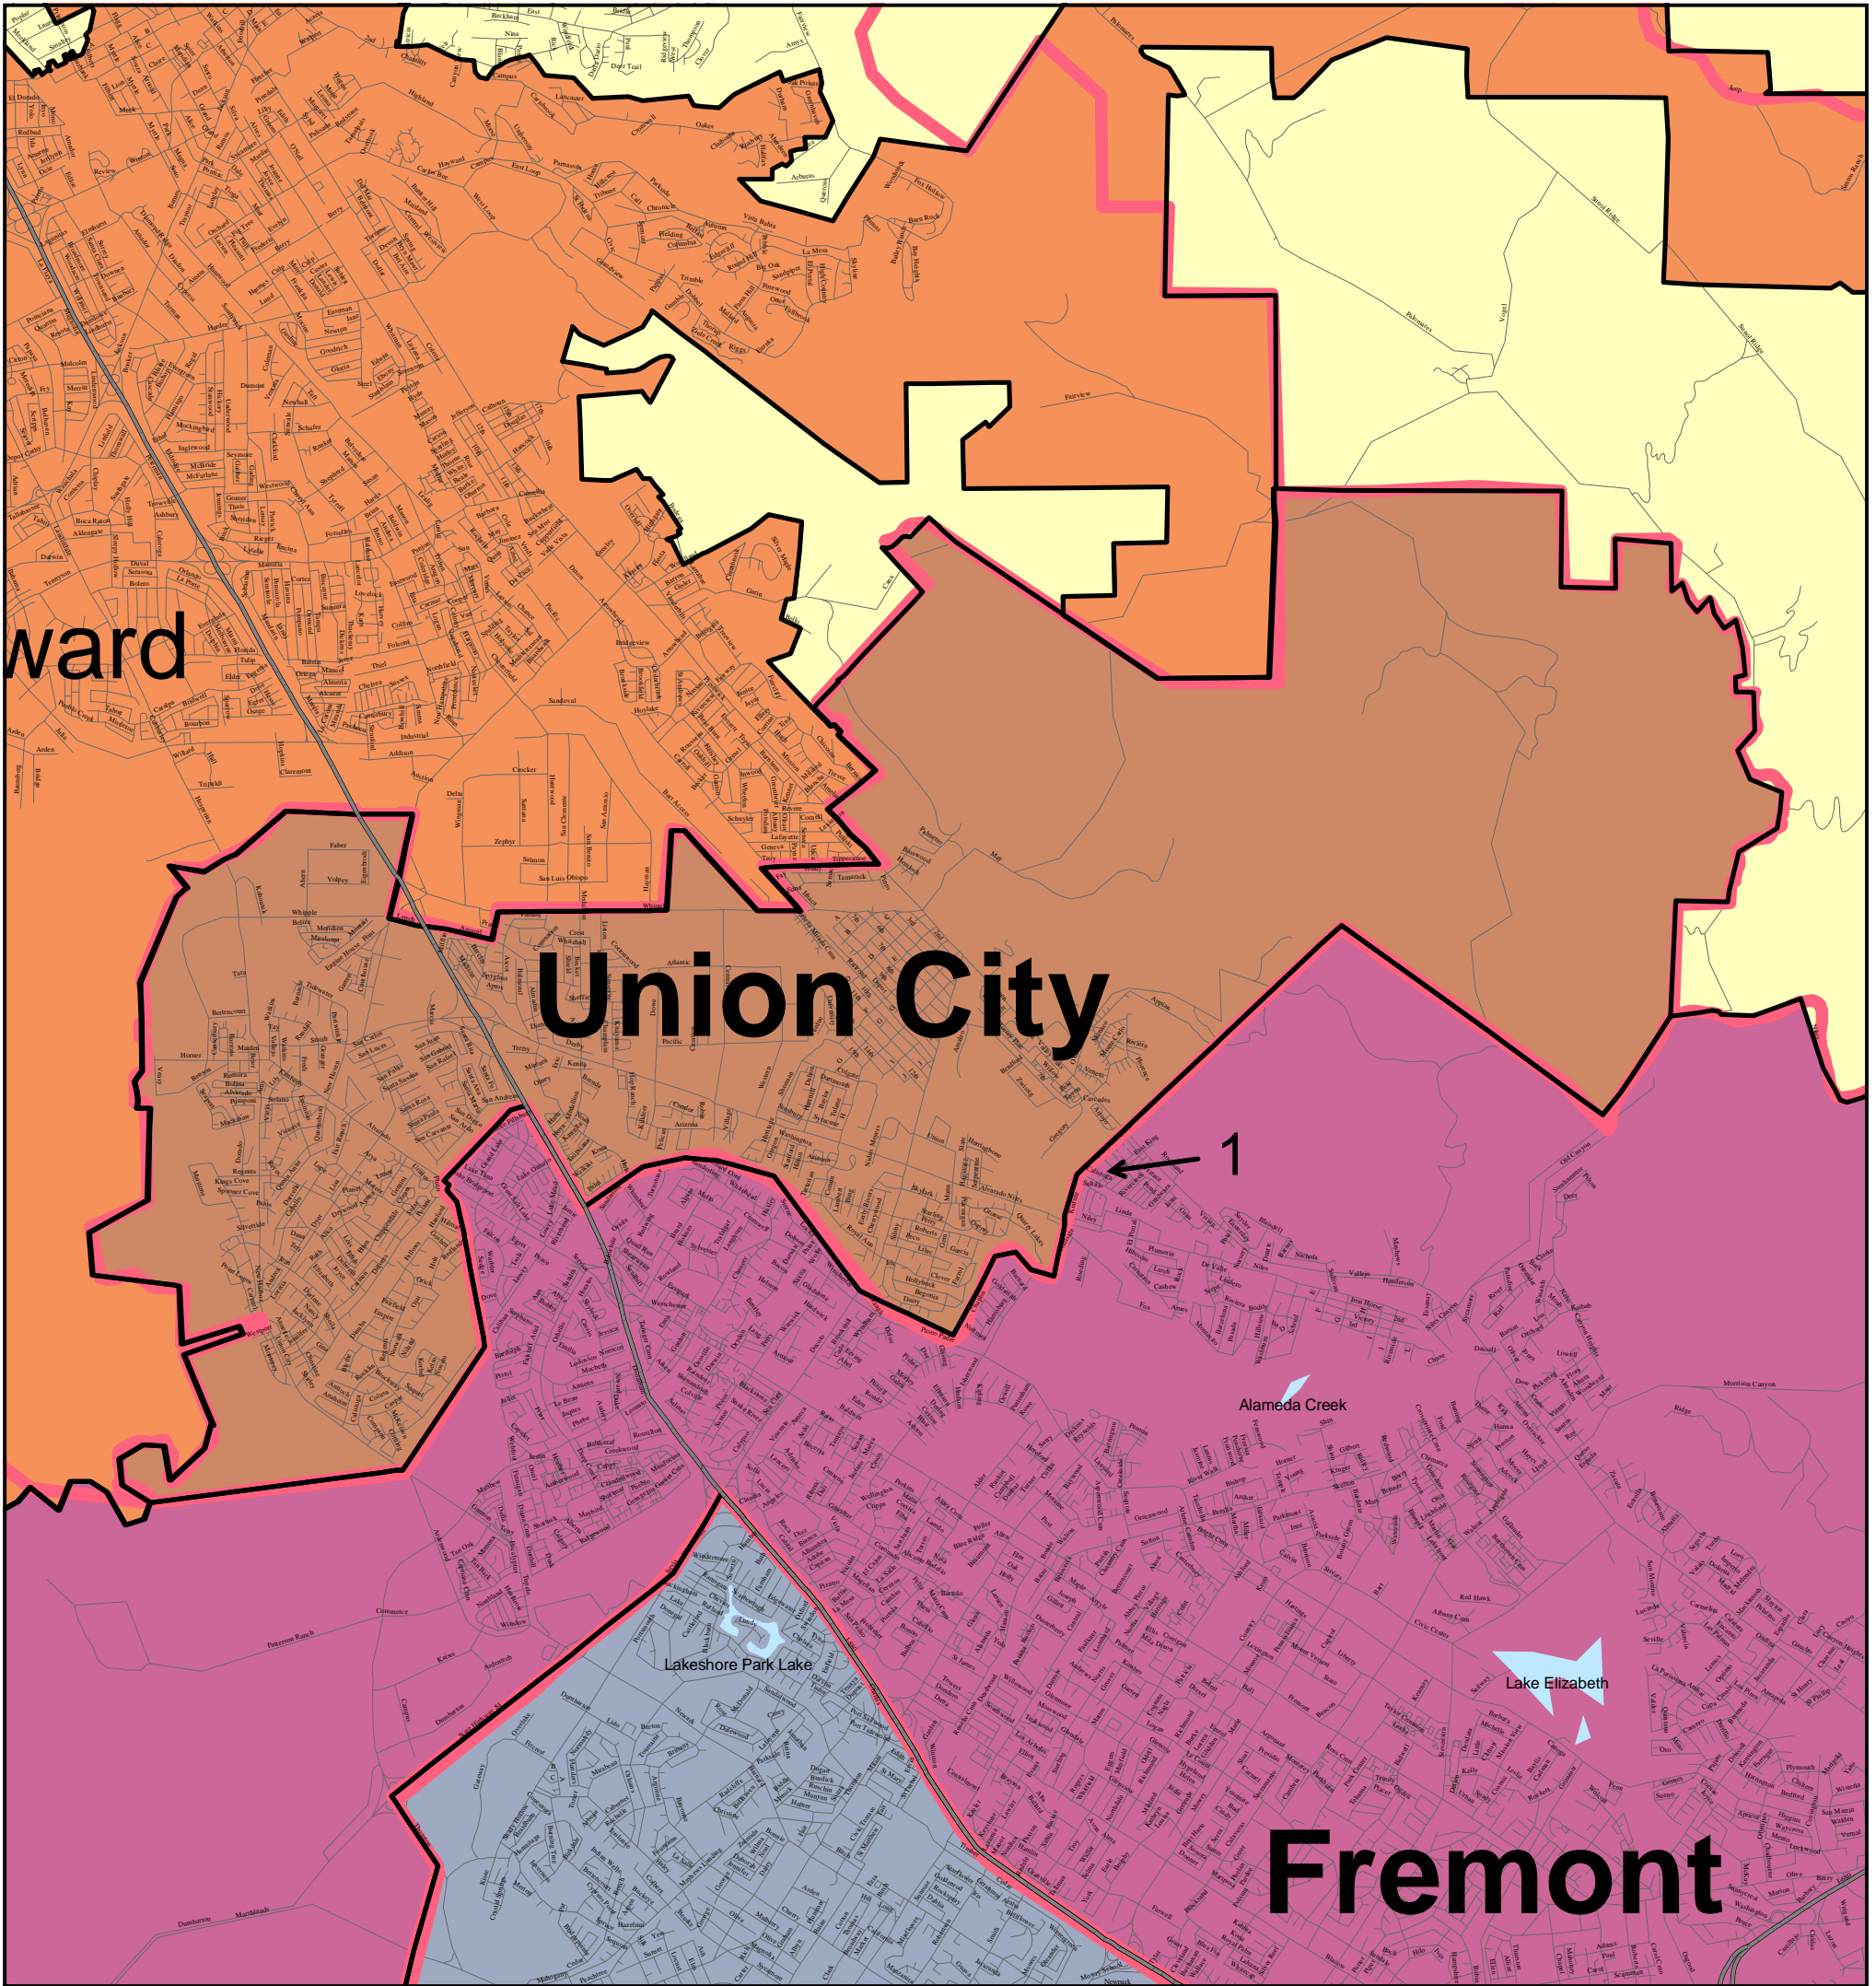

City of Union City SOI Options

Alameda County Reference Map

SOI Options

- 1 Fremont/Union City SOI Overlap
- 0.2 acres would be removed from the City of Union City's SOI
- 2 Retain existing SOI

Legend

	Interstates
	Streets
	City Limits
	SOI
	Hydrology
	Alameda Unincorporated

0 0.5 1 Miles