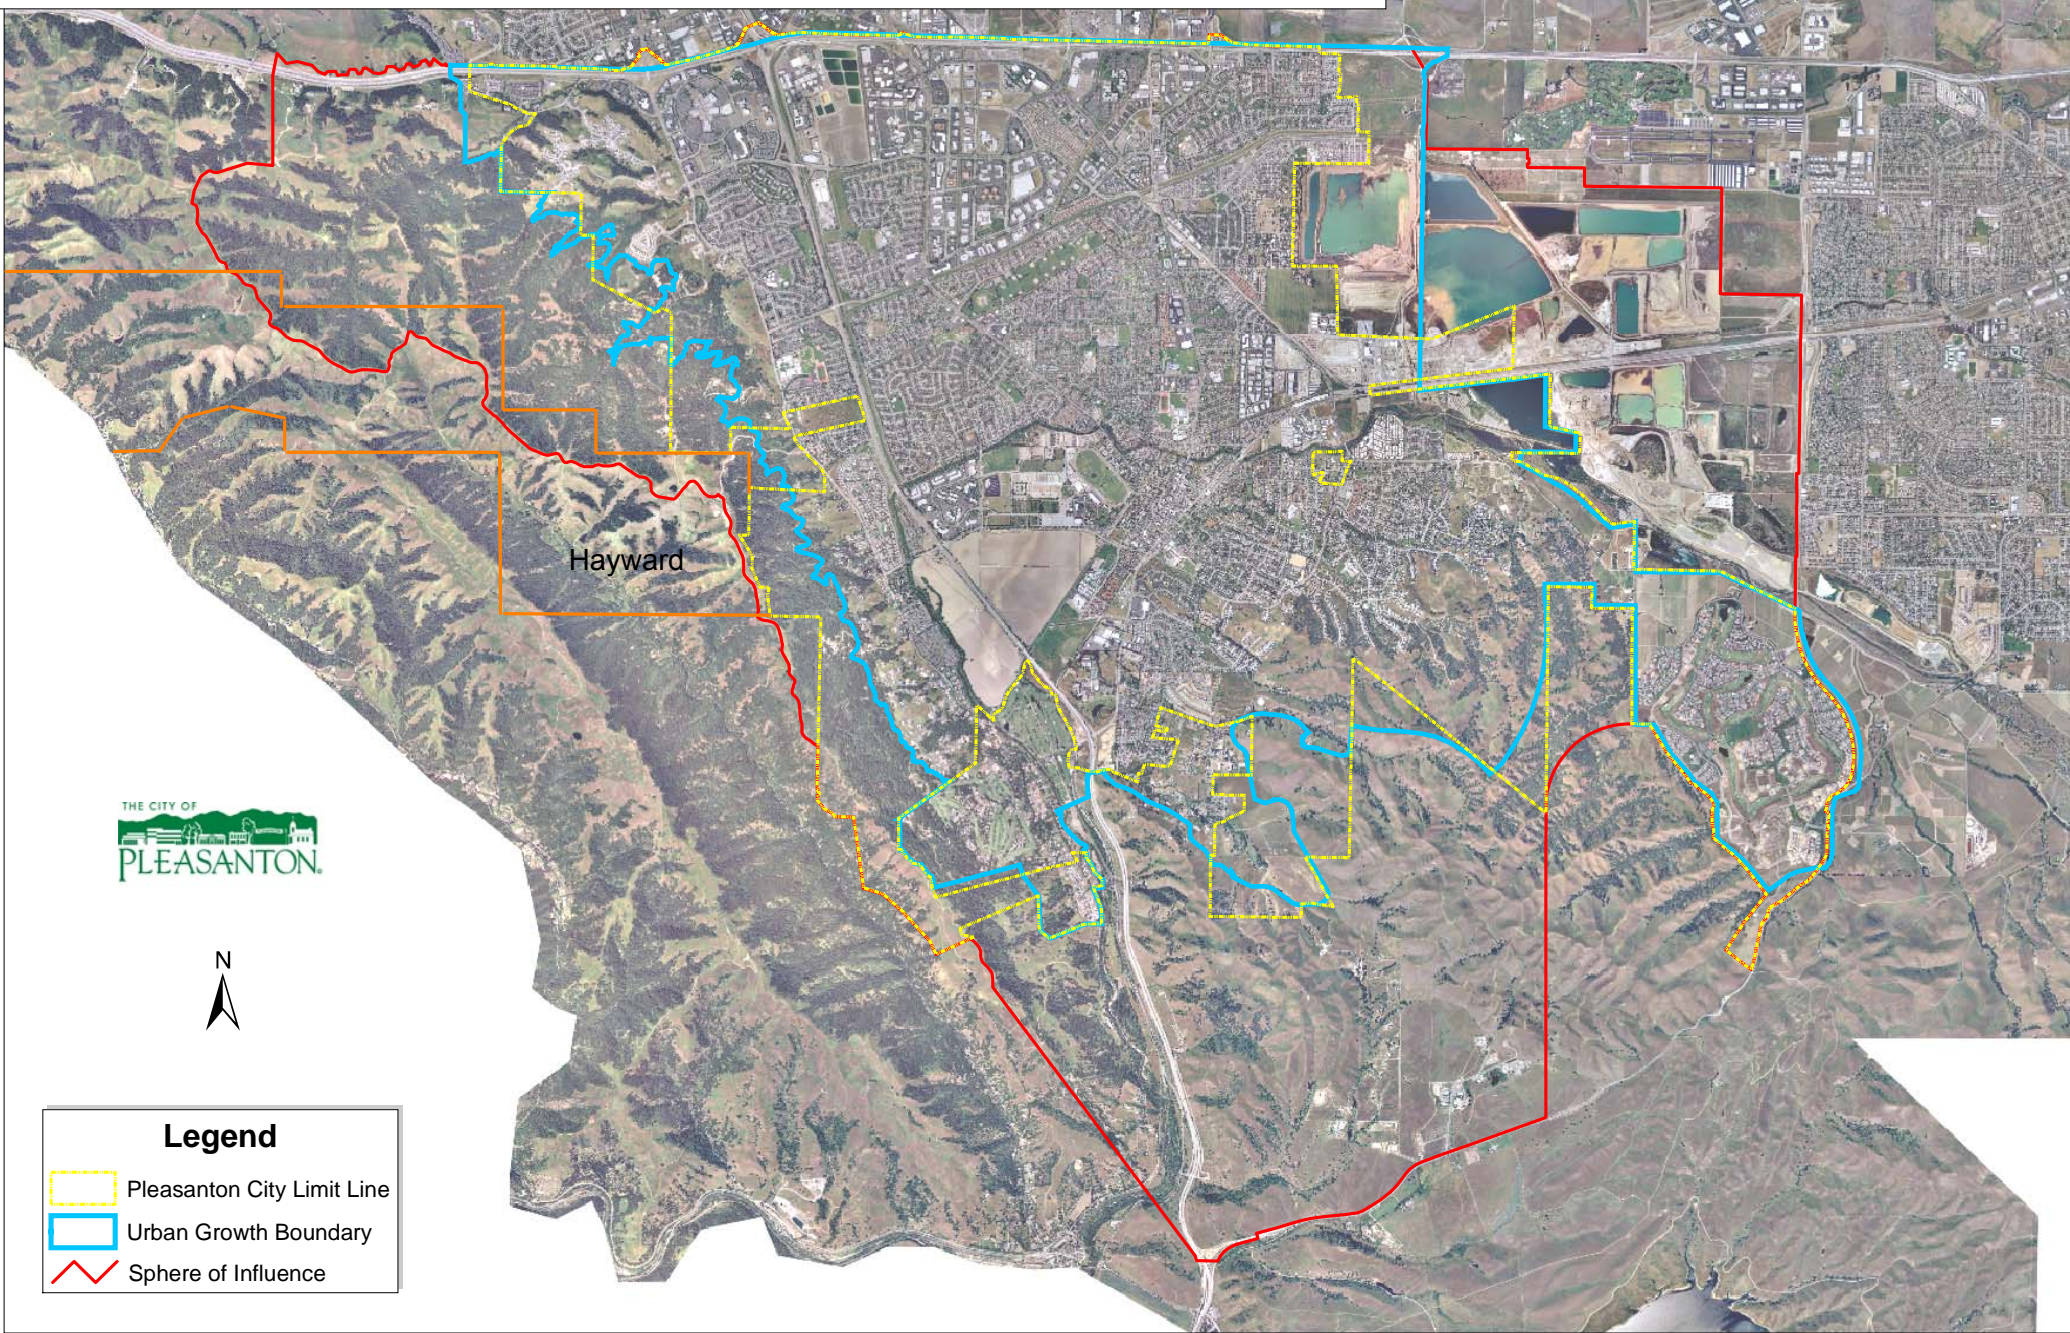

Option 4: Areas outside City UGB would be excluded from SOI

Legend

-  Pleasanton City Limit Line
-  Urban Growth Boundary
-  Sphere of Influence