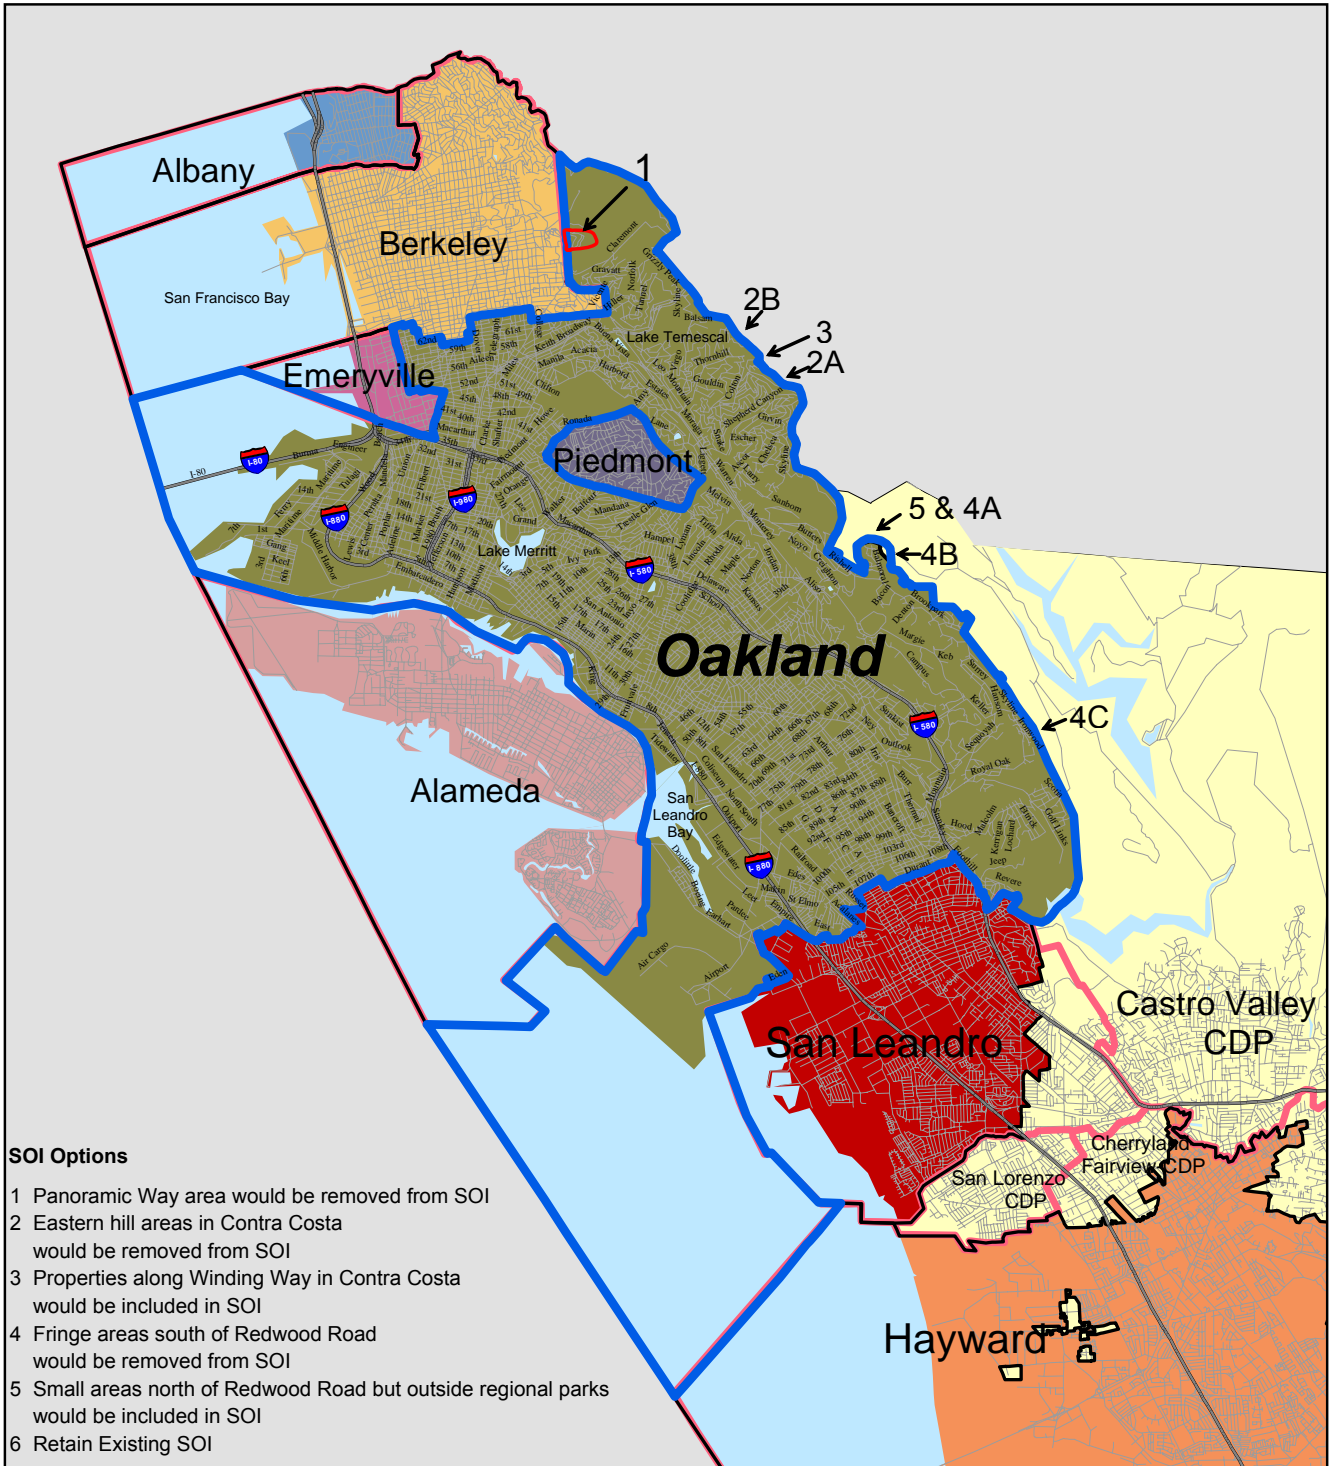

City of Oakland SOI Options

SOI Options

- 1 Panoramic Way area would be removed from SOI
- 2 Eastern hill areas in Contra Costa would be removed from SOI
- 3 Properties along Winding Way in Contra Costa would be included in SOI
- 4 Fringe areas south of Redwood Road would be removed from SOI
- 5 Small areas north of Redwood Road but outside regional parks would be included in SOI
- 6 Retain Existing SOI

SOI not yet verified by the Commission

Legend

- Streets
- Interstates
- City Limits
- Oakland SOI
- City SOI
- Hydrology
- Alameda Unincorporated