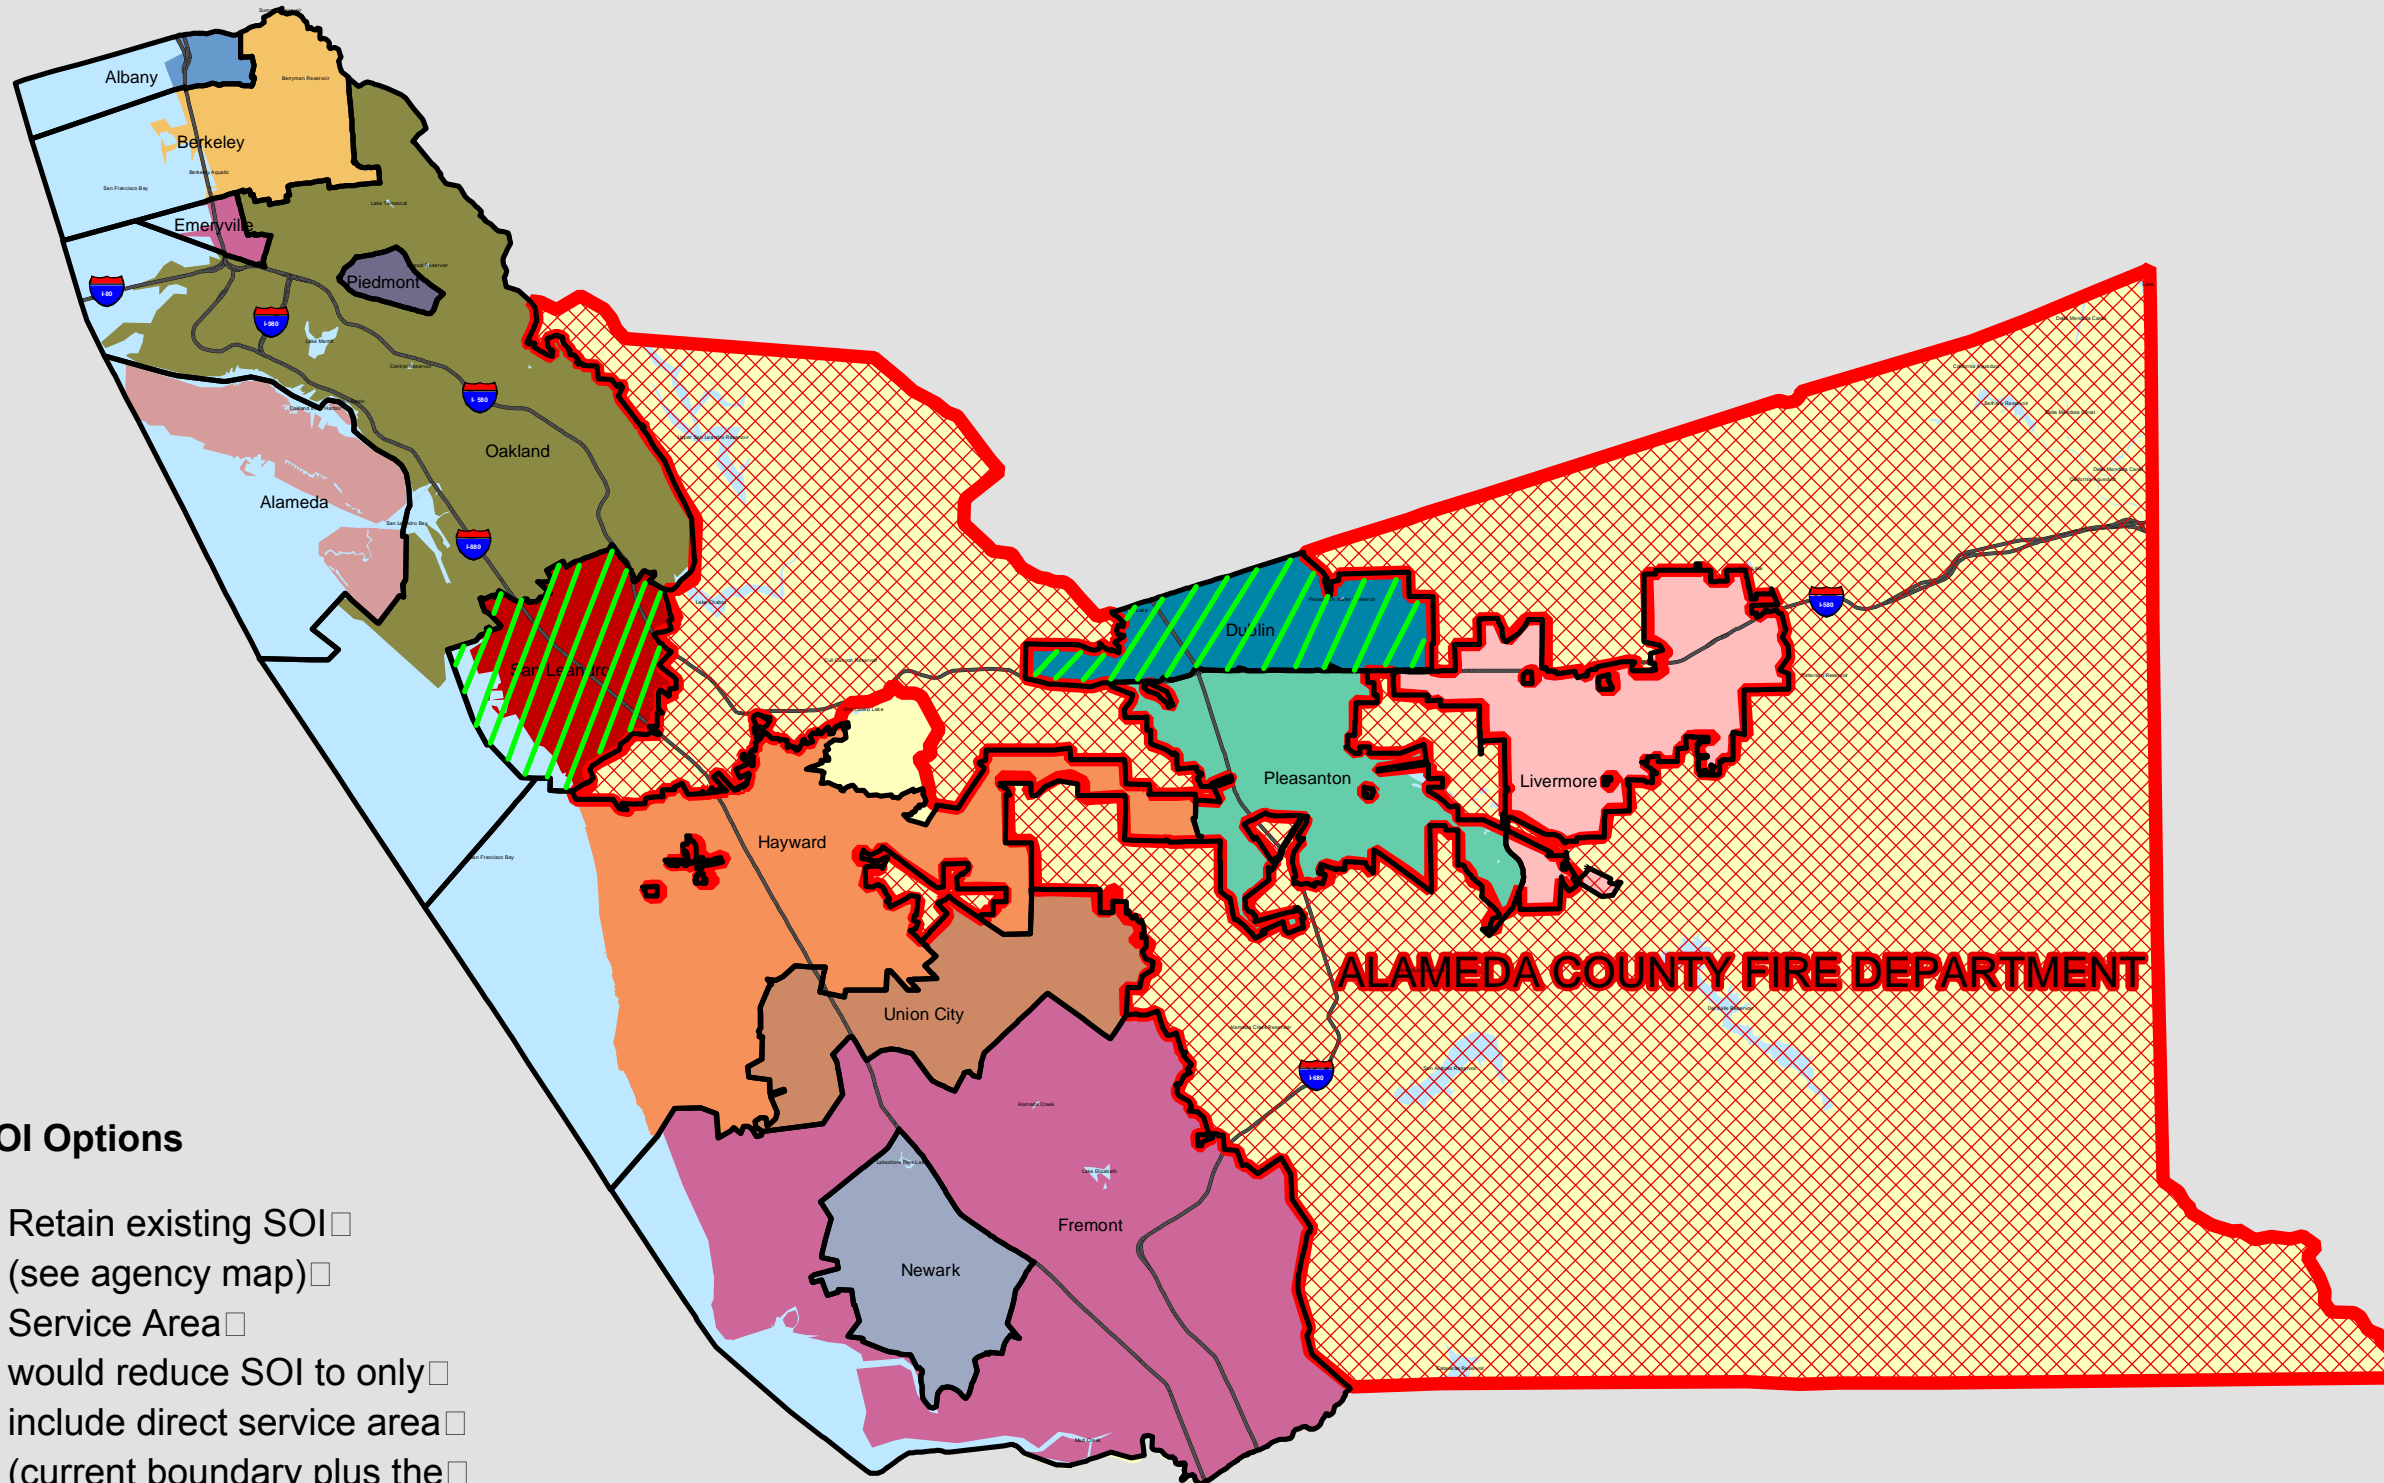

Alameda County Fire Department SOI Options

SOI Options

- 1 Retain existing SOI
(see agency map)
- 2 Service Area
would reduce SOI to only
include direct service area
(current boundary plus the
cities of Dublin and San Leandro)
- 3 Adopt a coterminous SOI
(shown here, mapped in red)

Legend	
	Alameda County Fire Department
	Alameda County Fire Department SOI
	City Limits
	Hydrology
	Alameda Unincorporated
	Interstates