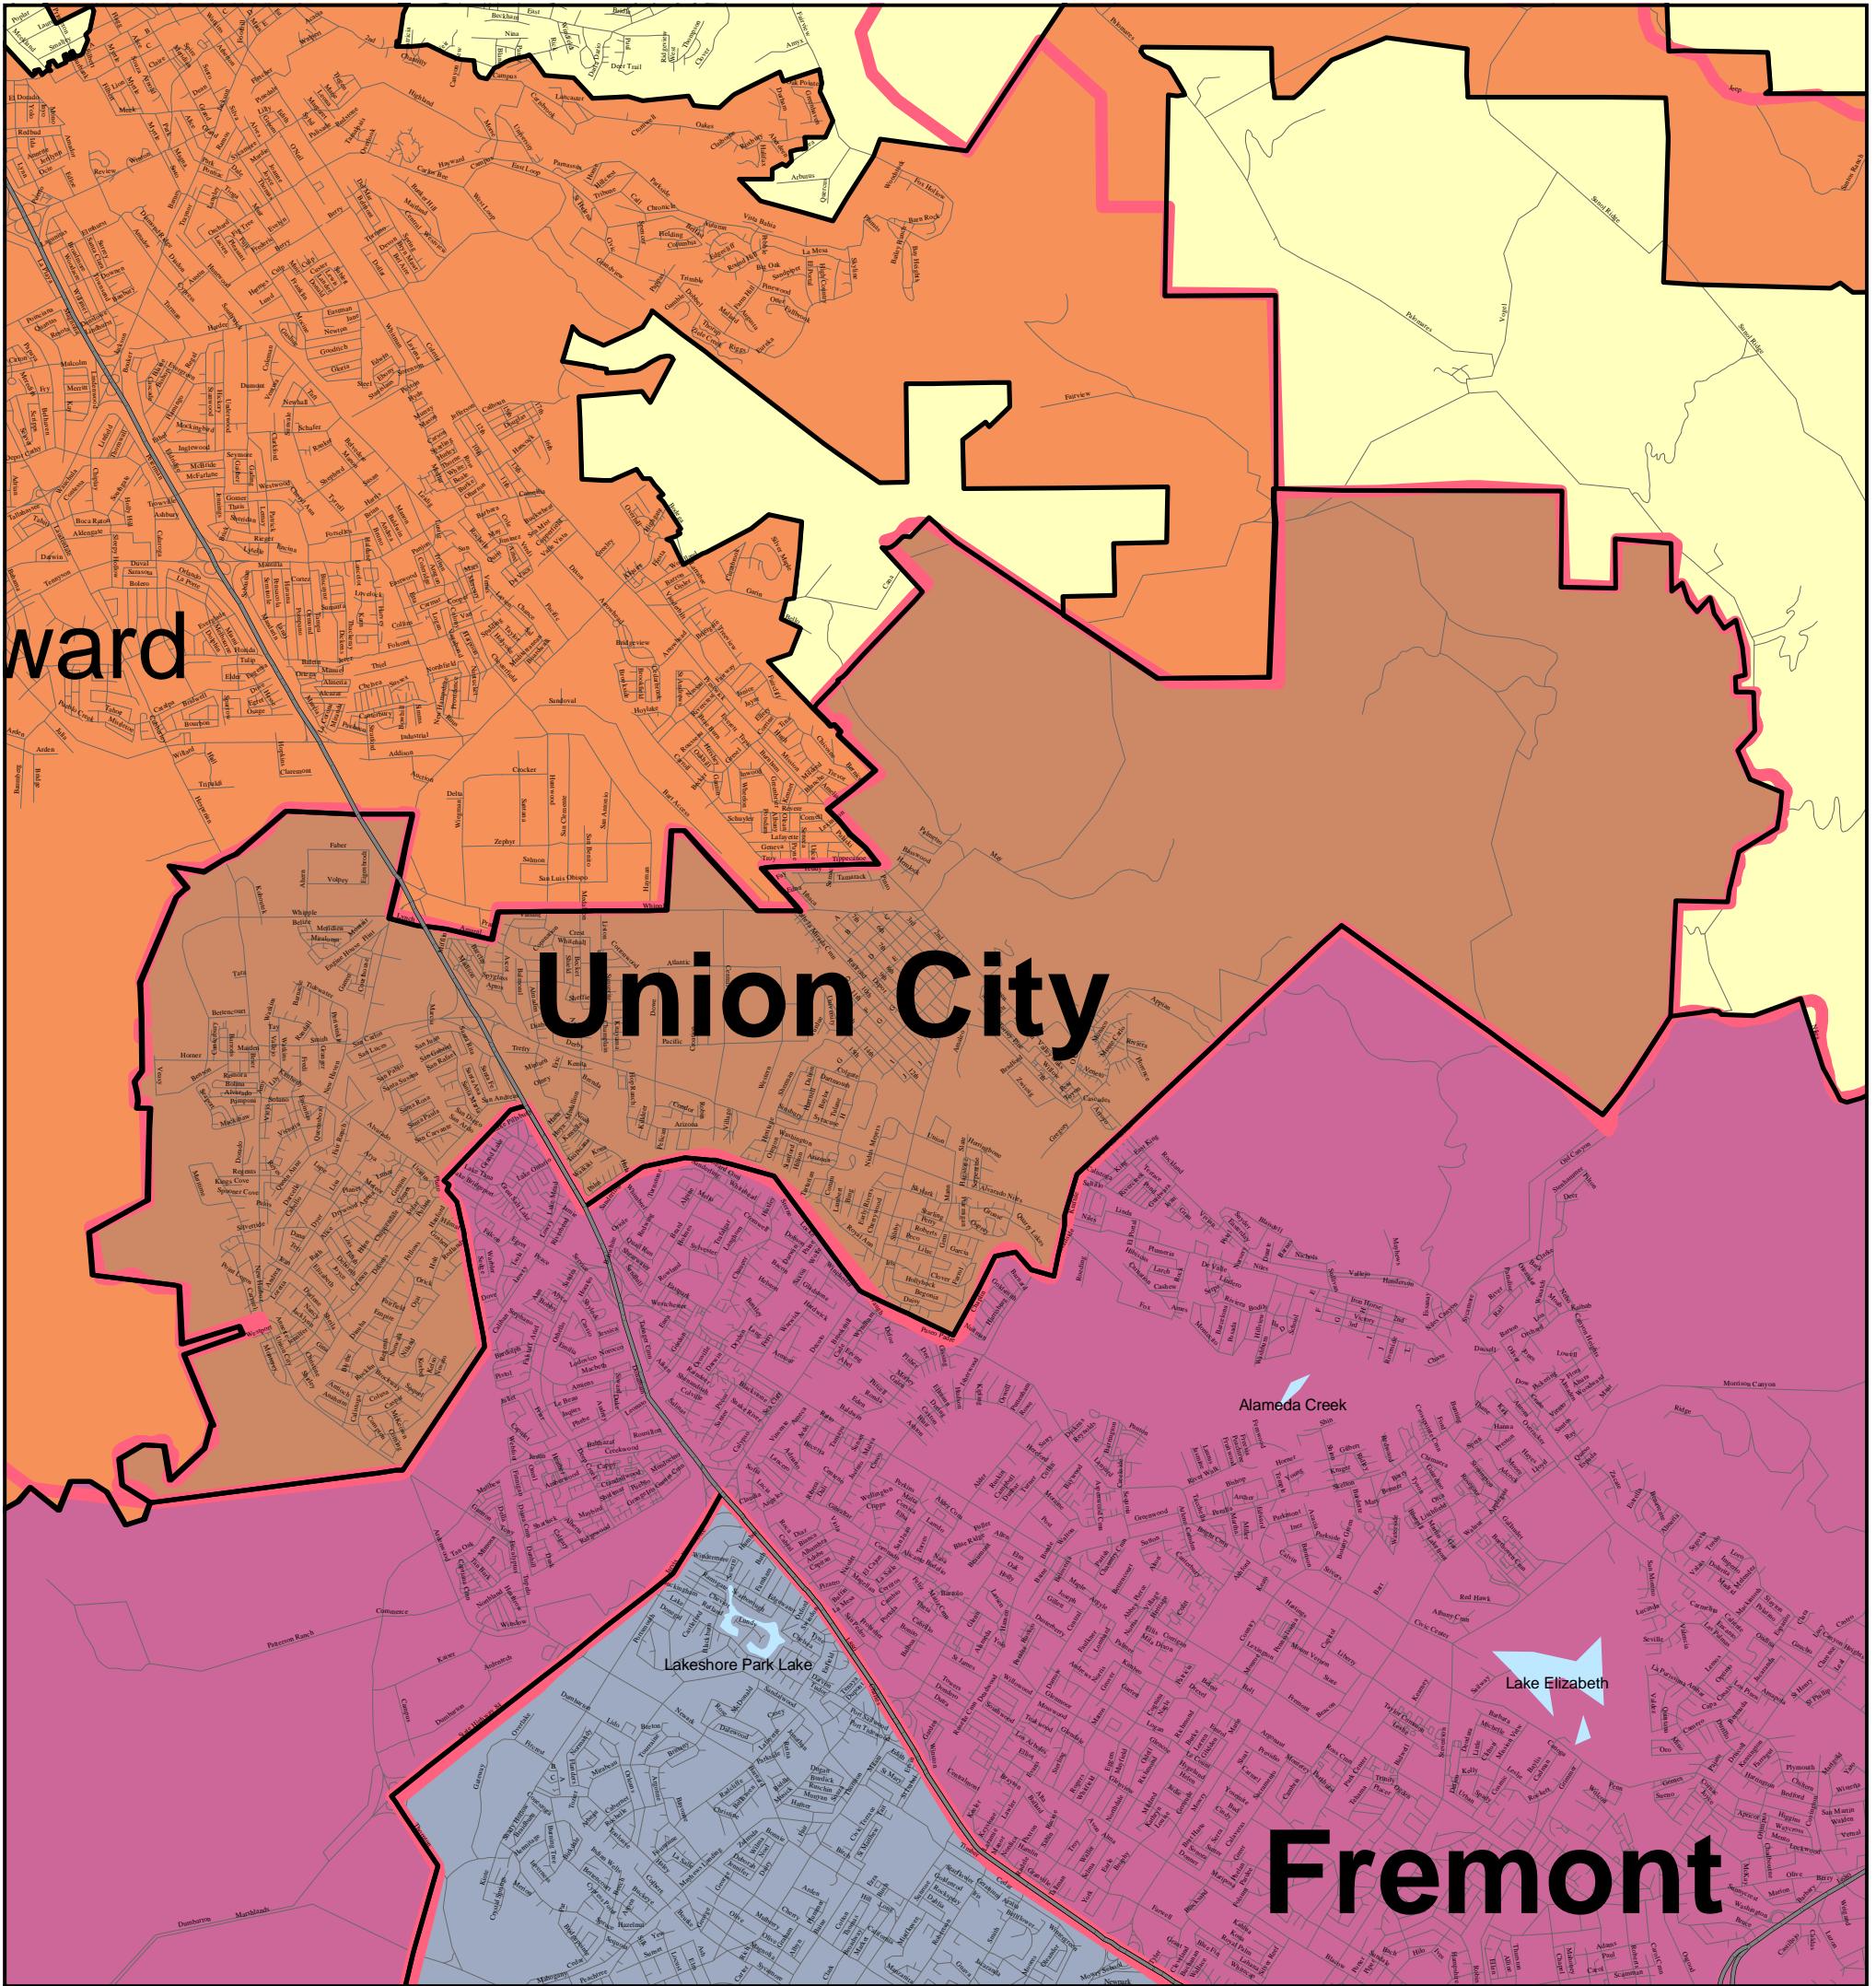

UNION CITY CITY LIMITS & SOI

Alameda County Reference Map

Legend

-  Interstates
-  Streets
-  City Limits
-  SOI
-  Hydrology
-  Alameda Unincorporated

N

0 0.5 1 Miles